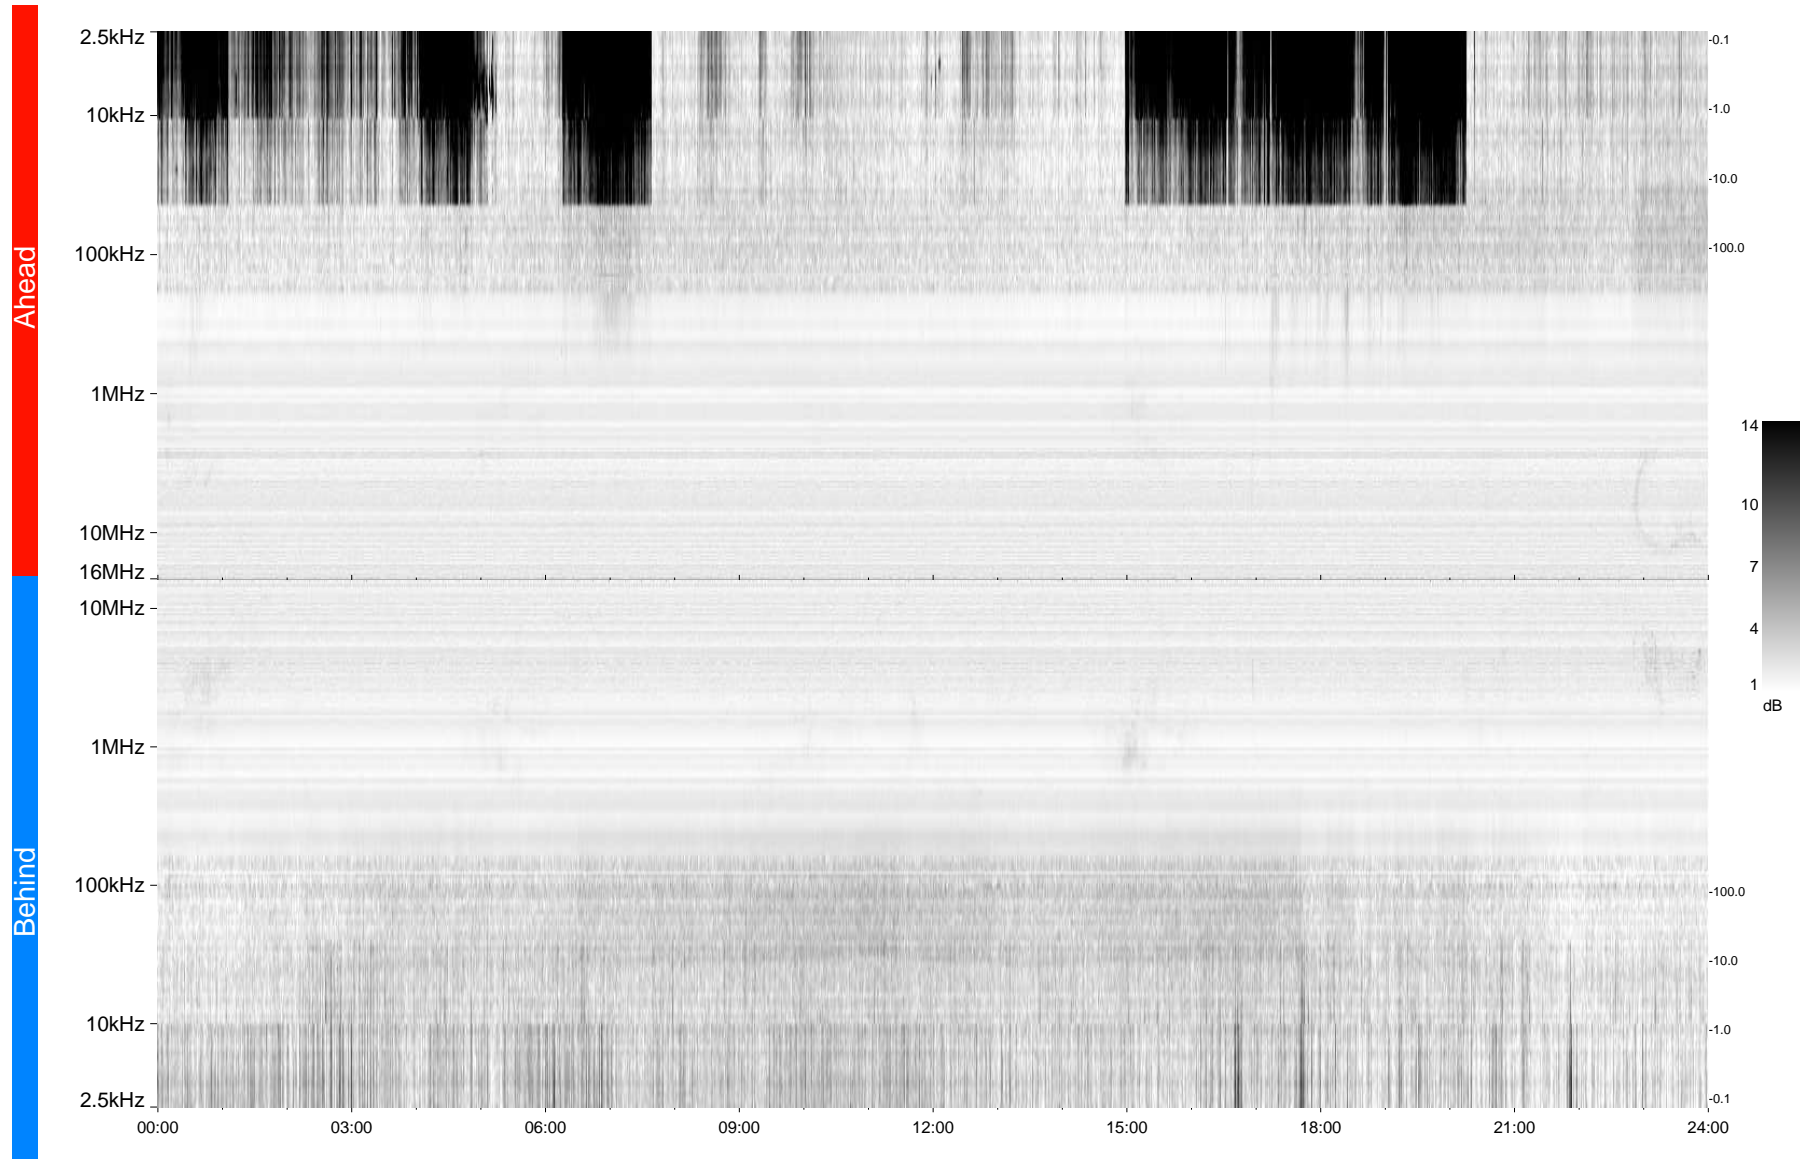

STEREO/WAVES Daily Summary - 24-Oct-2009 (DOY 297)

Ahead source file = swaves_ahead_2009_297_1_04.fin
Ahead PSE Angle = xxx.x

Behind PSE Angle = xxx.x
Behind source file = swaves_behind_2009_297_1_04.fin

Time (UTC)