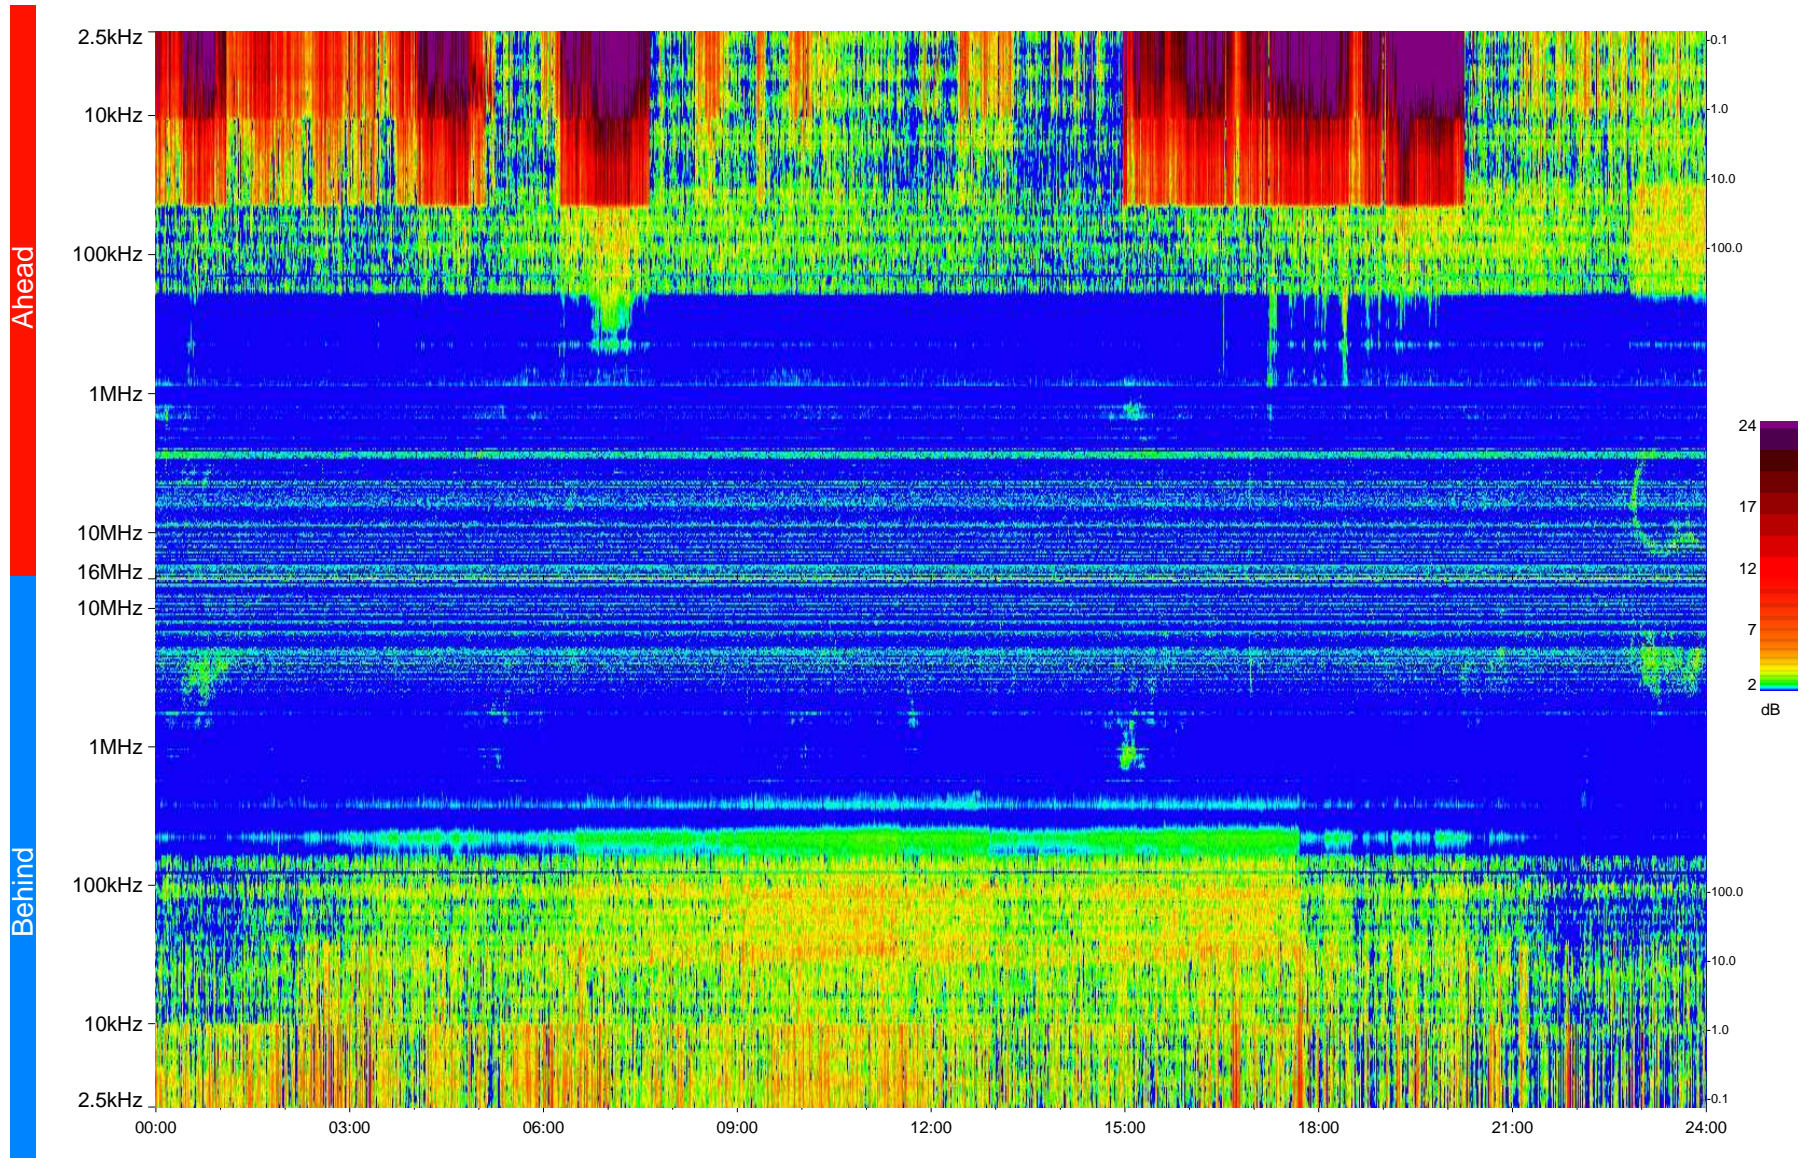

# STEREO/WAVES Daily Summary - 24-Oct-2009 (DOY 297)

Ahead source file = swaves\_ahead\_2009\_297\_1\_04.fin  
Ahead PSE Angle = xxx.x

Behind PSE Angle = xxx.x  
Behind source file = swaves\_behind\_2009\_297\_1\_04.fin

Time (UTC)