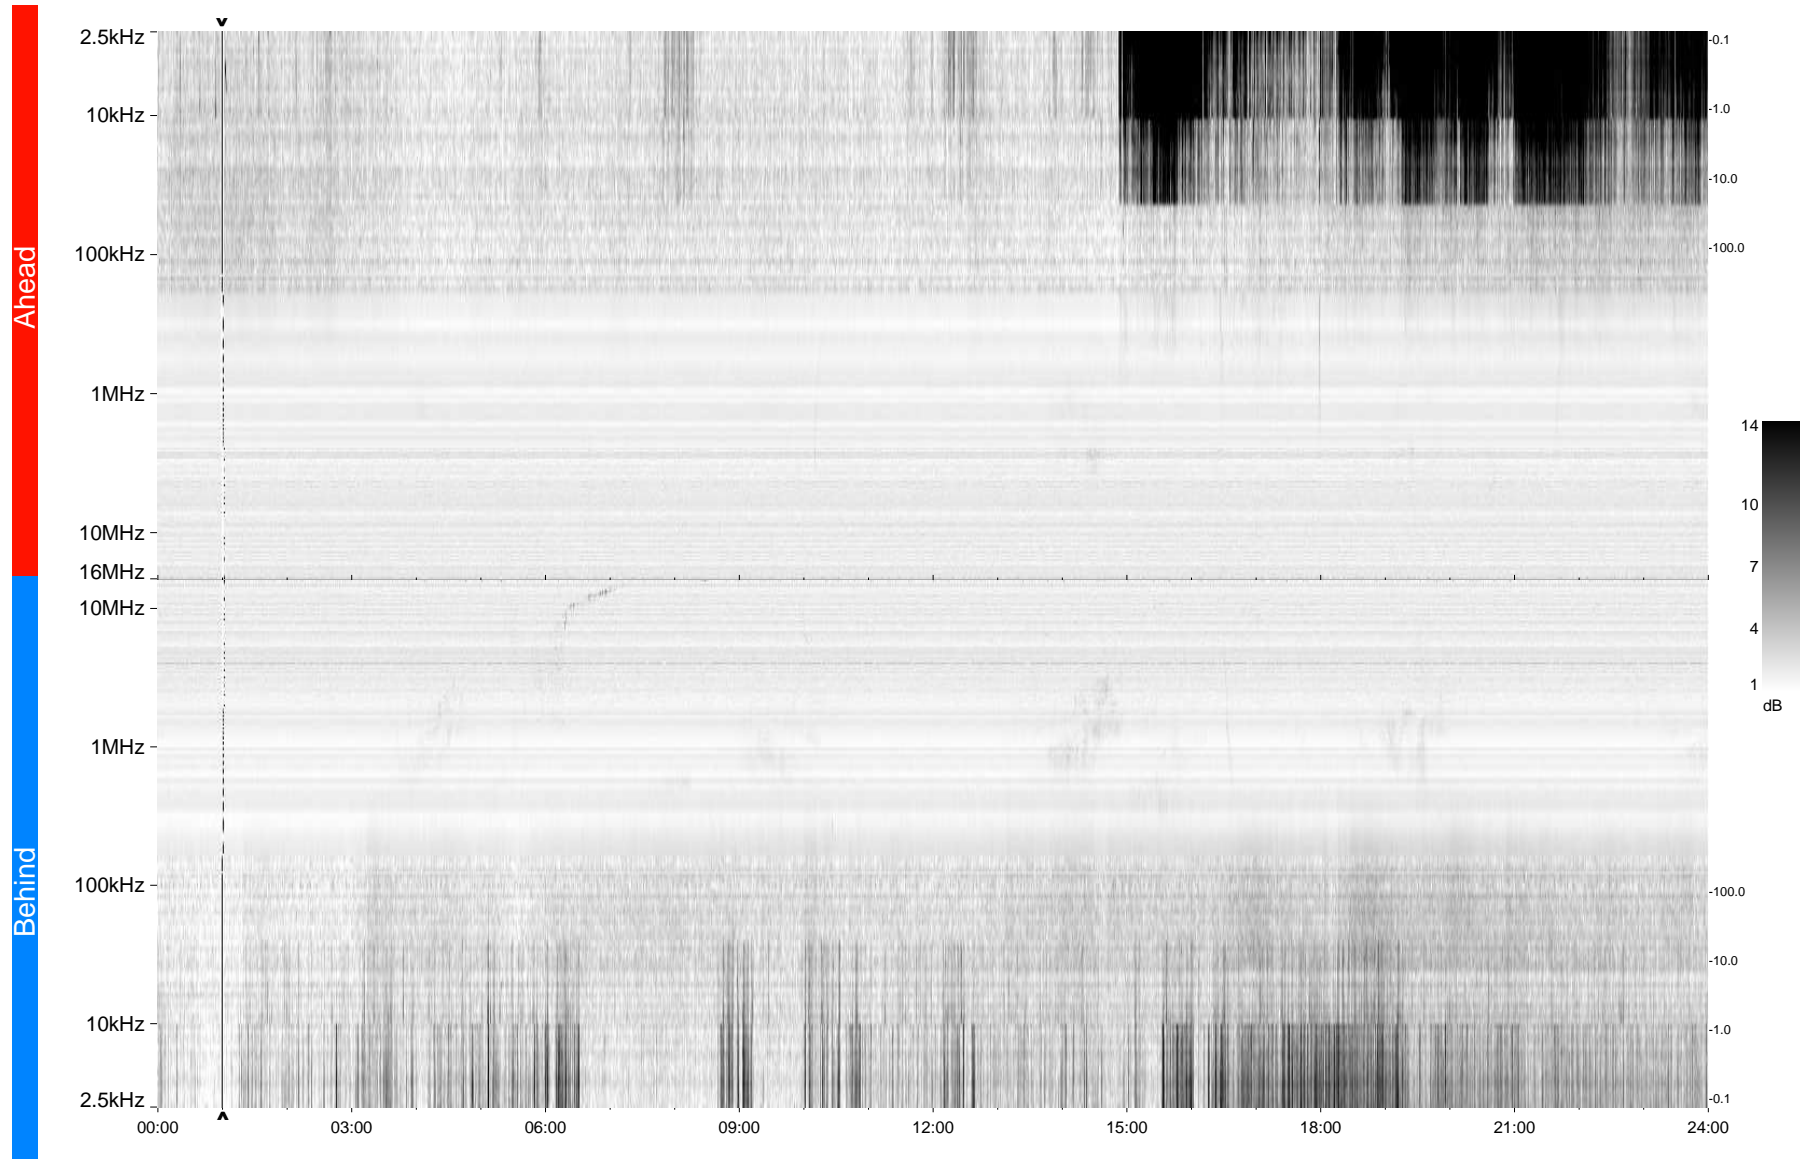

# STEREO/WAVES Daily Summary - 23-Oct-2009 (DOY 296)

Ahead source file = swaves\_ahead\_2009\_296\_1\_04.fin  
Ahead PSE Angle = xxx.x

Behind PSE Angle = xxx.x  
Behind source file = swaves\_behind\_2009\_296\_1\_04.fin

Time (UTC)