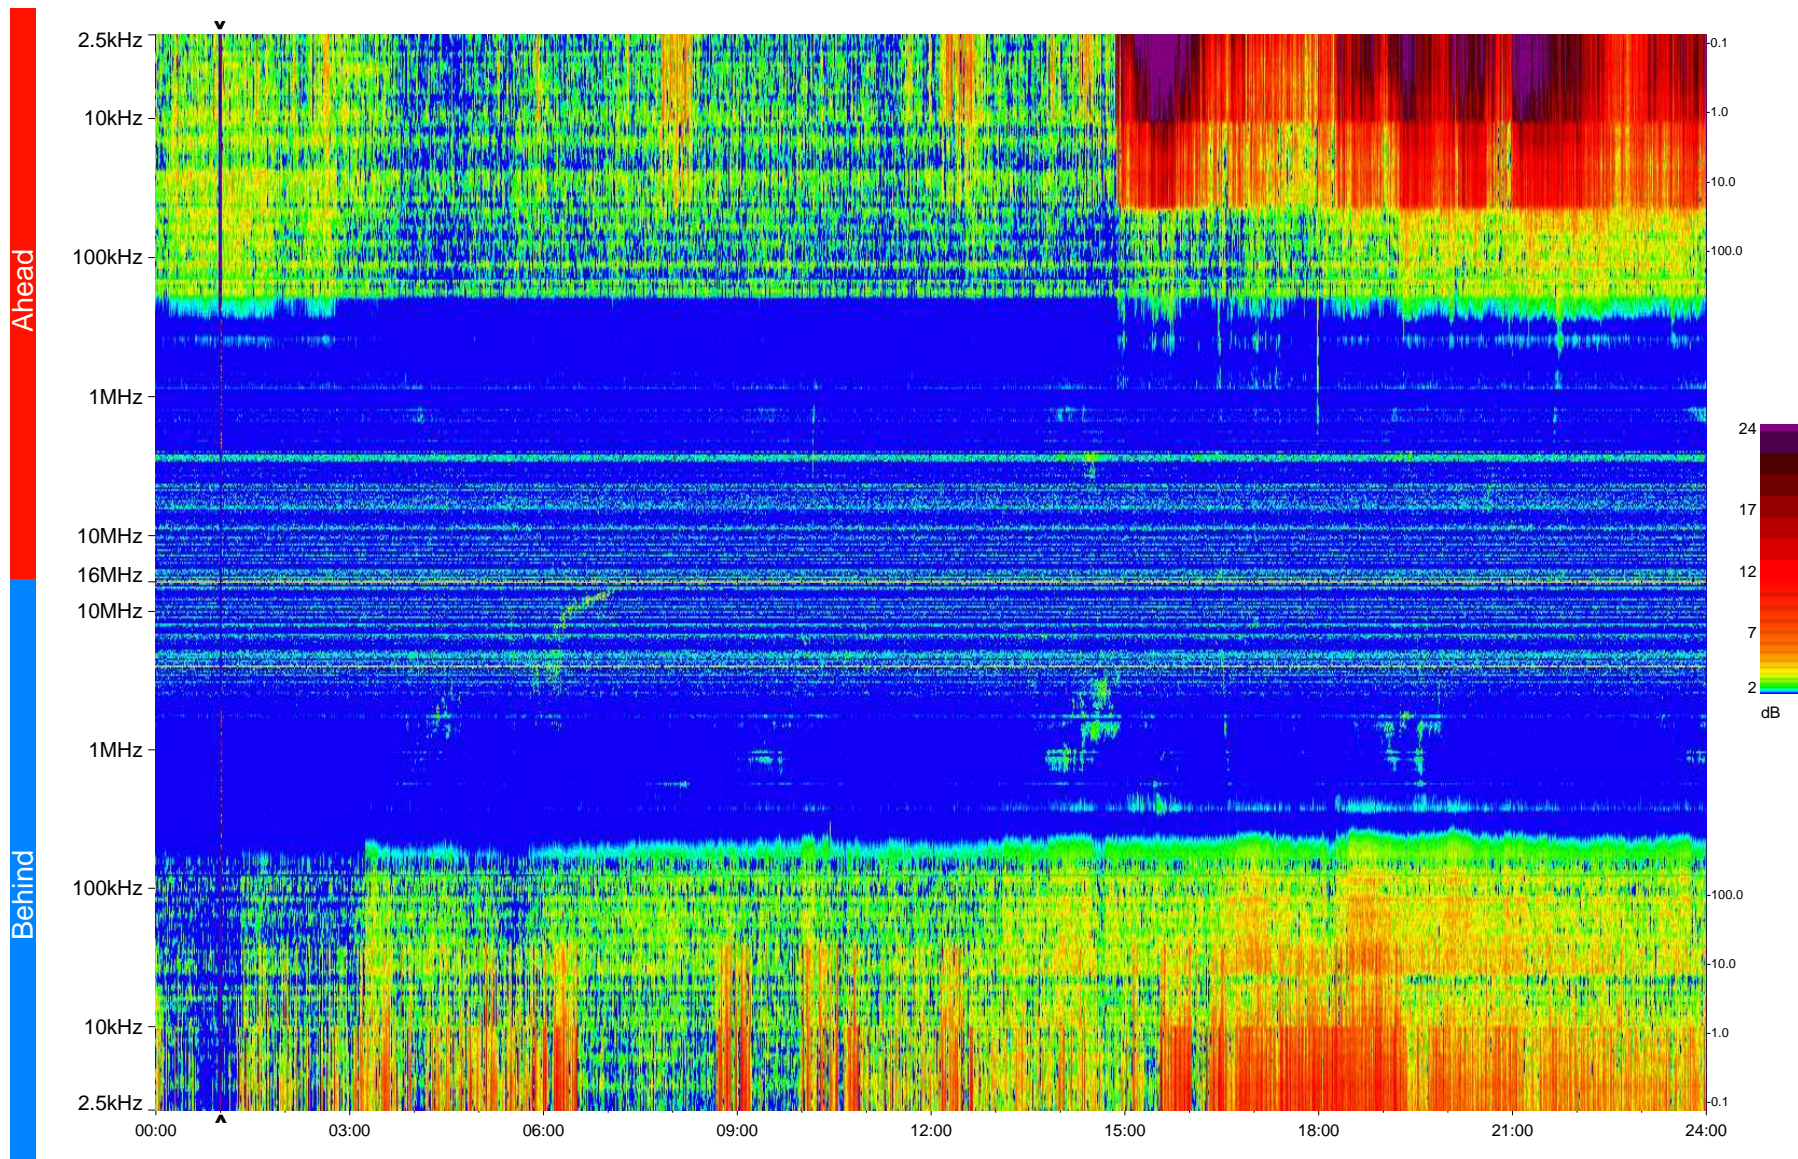

# STEREO/WAVES Daily Summary - 23-Oct-2009 (DOY 296)

Ahead source file = swaves\_ahead\_2009\_296\_1\_04.fin  
Ahead PSE Angle = xxx.x

Behind PSE Angle = xxx.x  
Behind source file = swaves\_behind\_2009\_296\_1\_04.fin

Time (UTC)