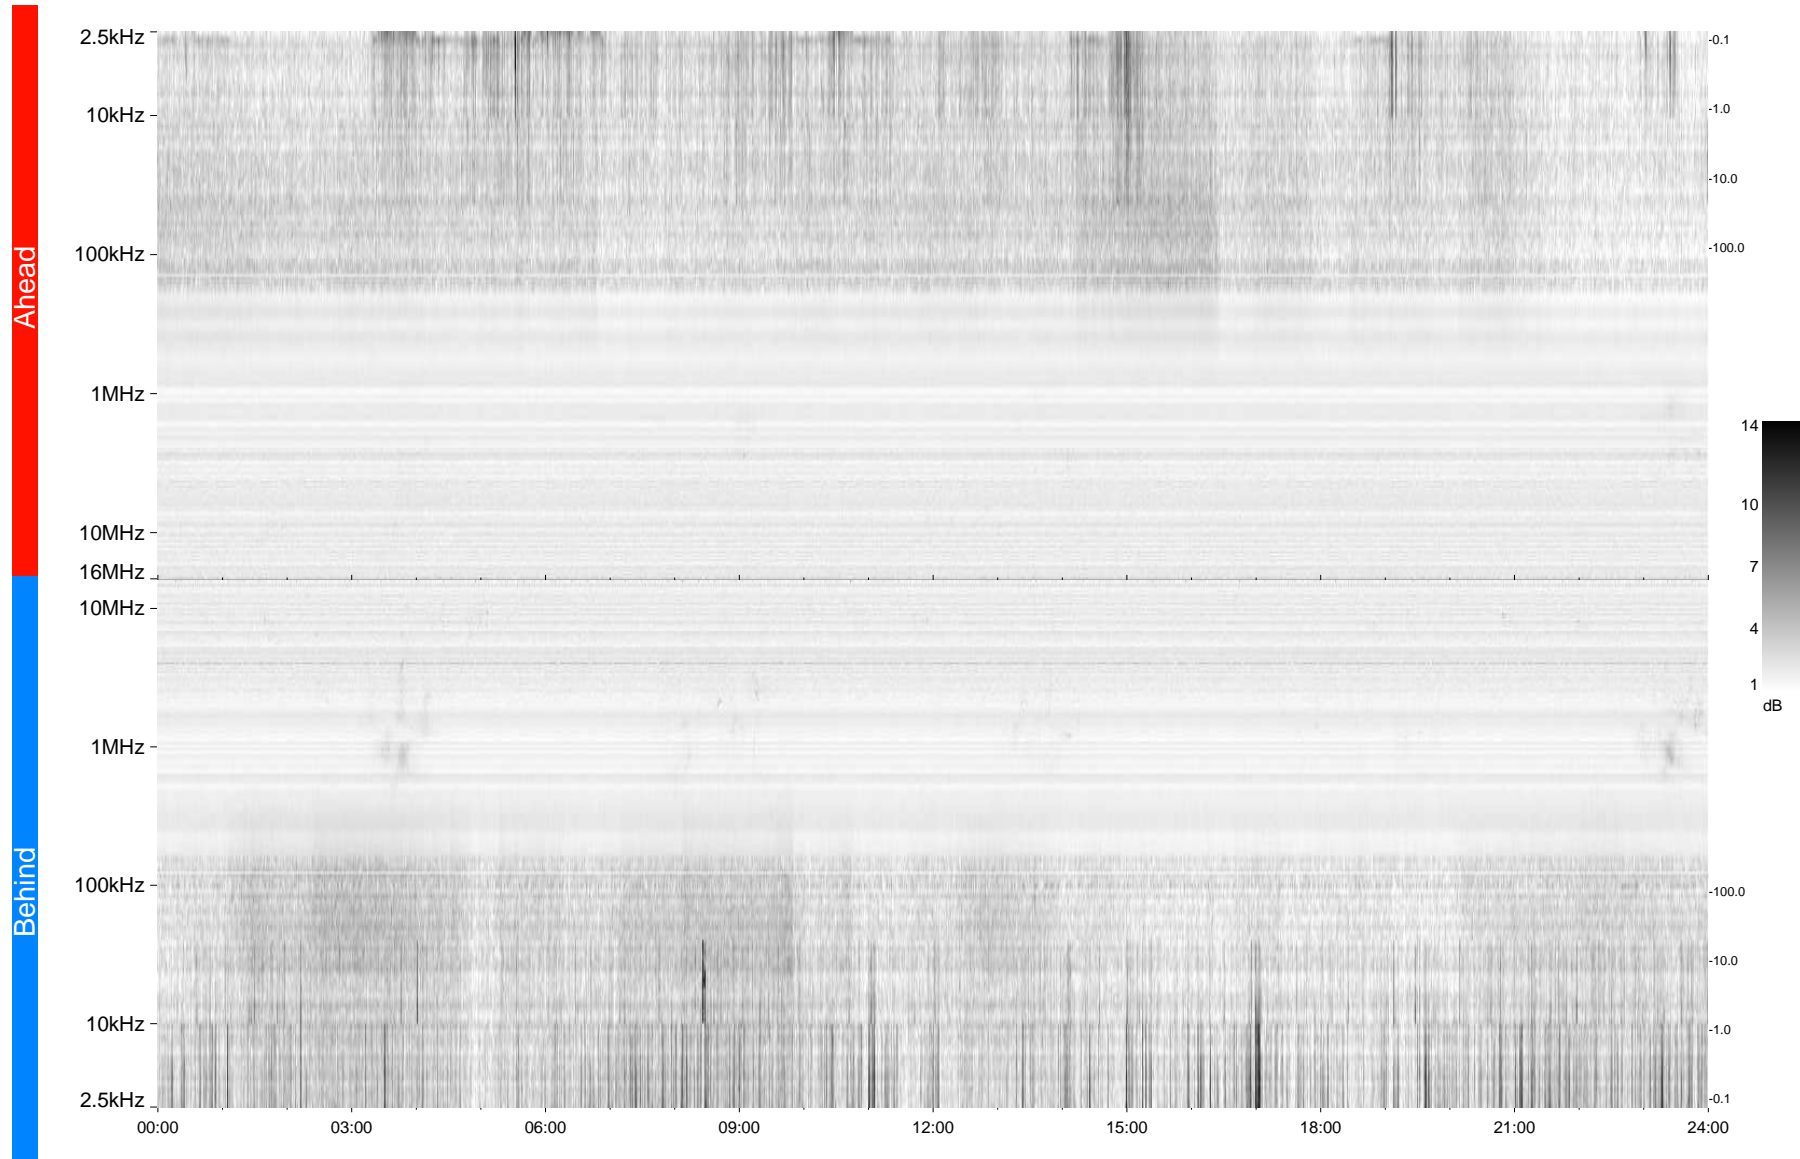

# STEREO/WAVES Daily Summary - 22-Oct-2009 (DOY 295)

Ahead source file = swaves\_ahead\_2009\_295\_1\_04.fin  
Ahead PSE Angle = xxx.x

Behind PSE Angle = xxx.x  
Behind source file = swaves\_behind\_2009\_295\_1\_04.fin

Time (UTC)