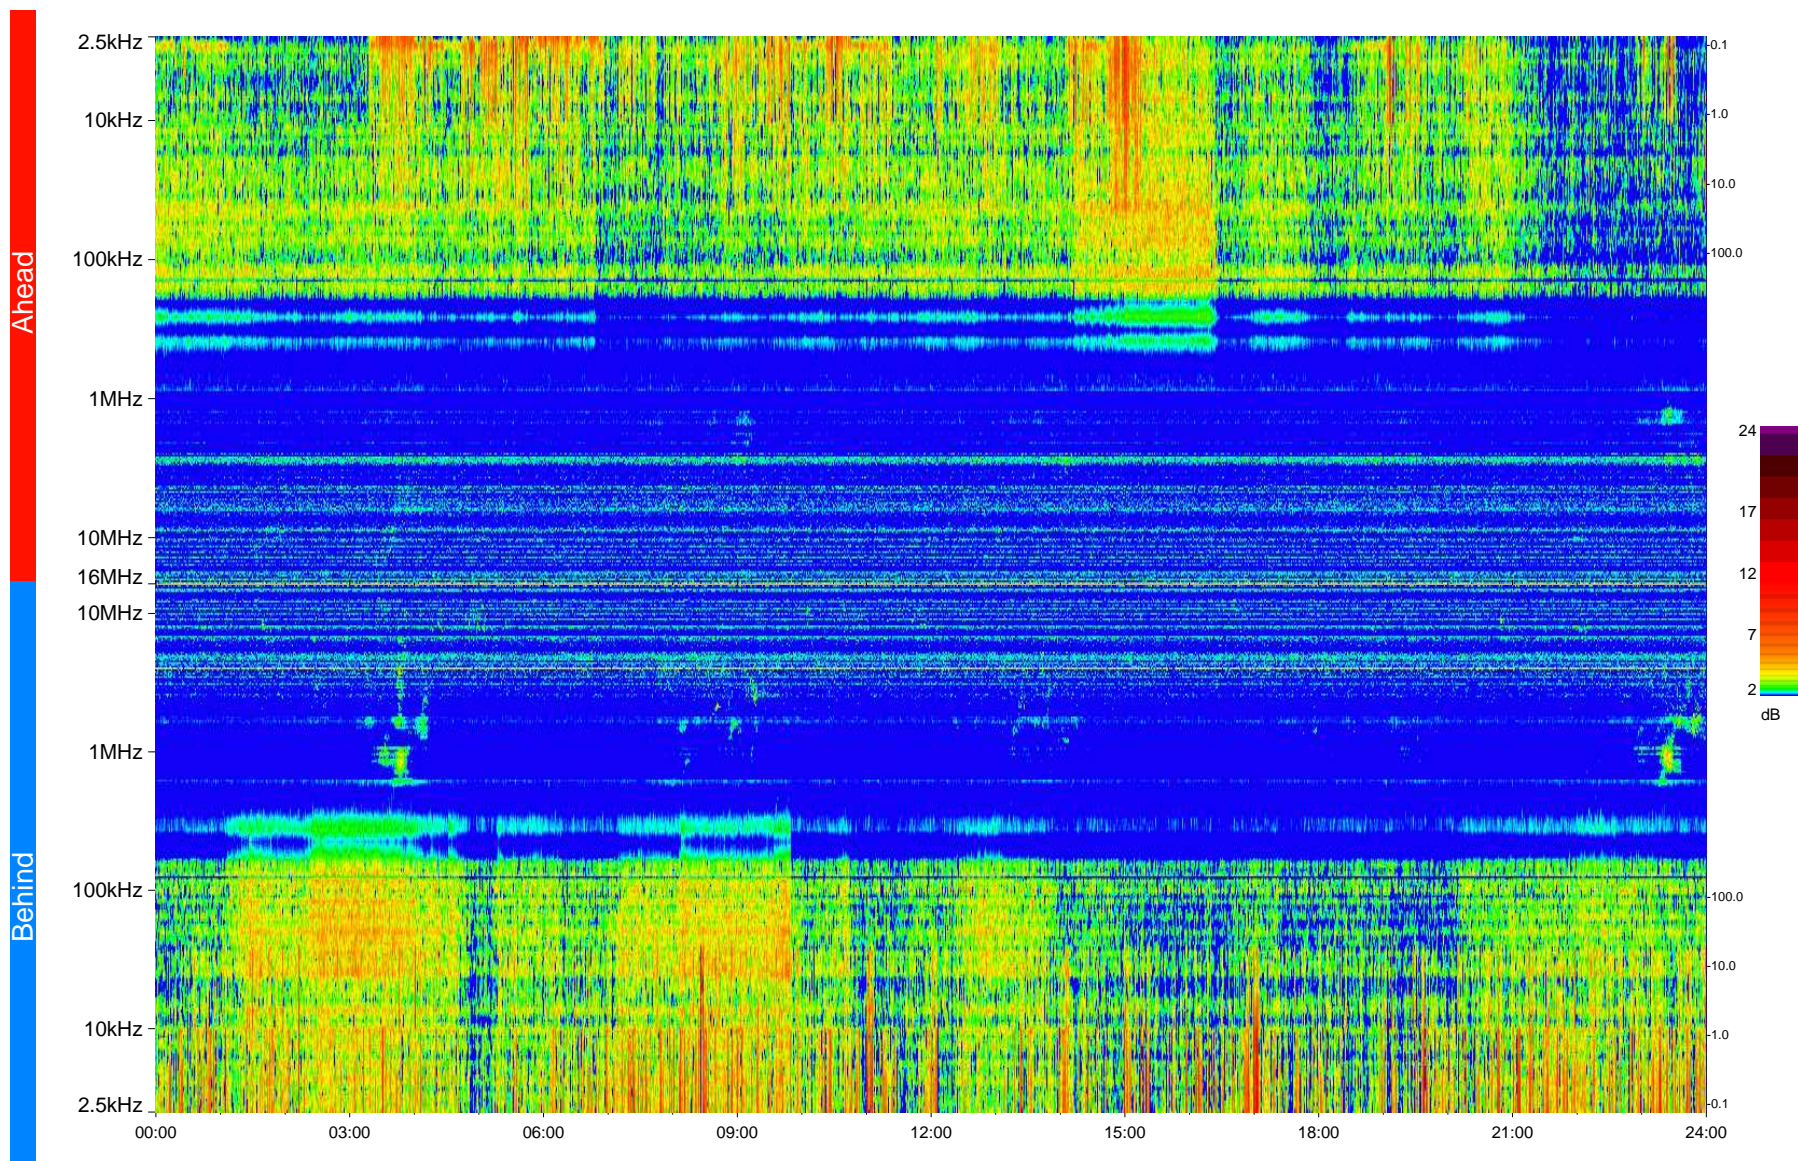

STEREO/WAVES Daily Summary - 22-Oct-2009 (DOY 295)

Ahead source file = swaves_ahead_2009_295_1_04.fin
Ahead PSE Angle = xxx.x

Behind PSE Angle = xxx.x
Behind source file = swaves_behind_2009_295_1_04.fin

Time (UTC)