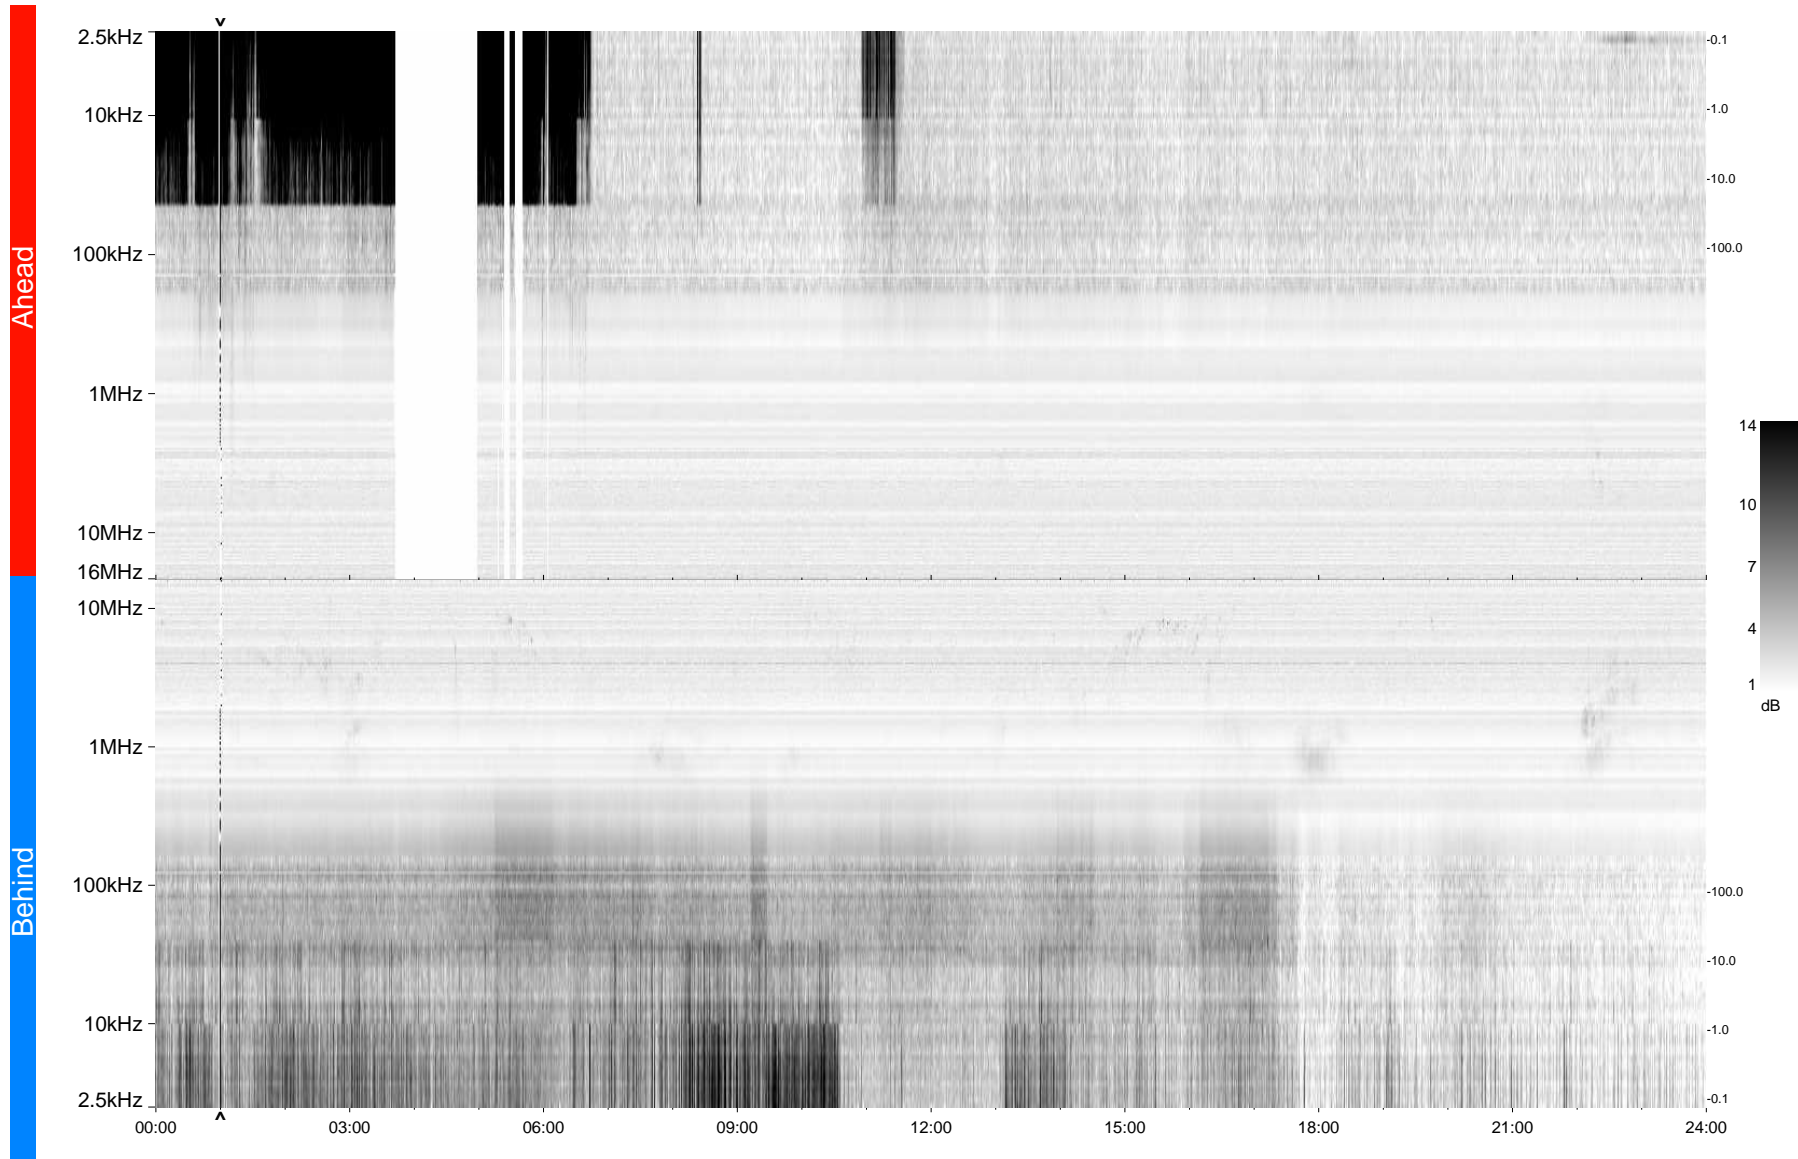

STEREO/WAVES Daily Summary - 21-Oct-2009 (DOY 294)

Ahead source file = swaves_ahead_2009_294_1_04.fin
Ahead PSE Angle = xxx.x

Behind PSE Angle = xxx.x
Behind source file = swaves_behind_2009_294_1_04.fin

Time (UTC)