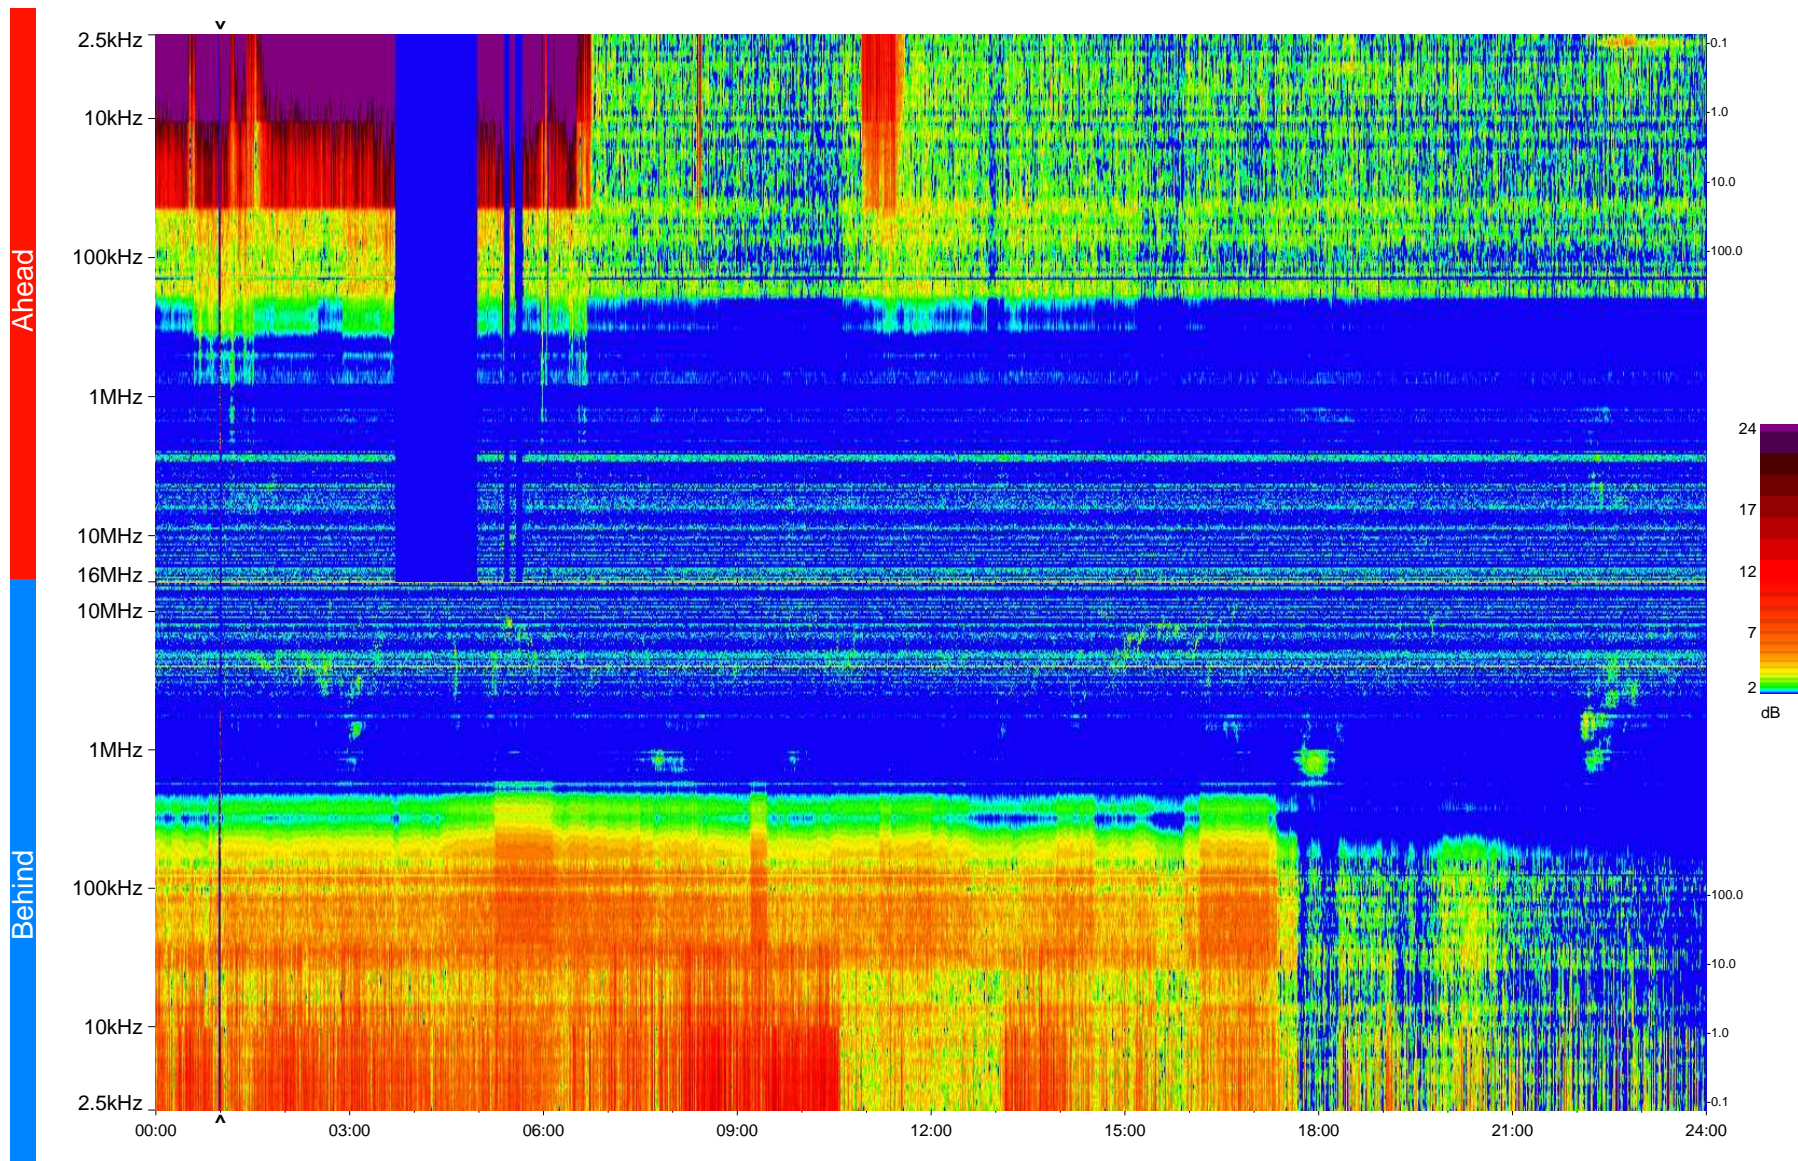

STEREO/WAVES Daily Summary - 21-Oct-2009 (DOY 294)

Ahead source file = swaves_ahead_2009_294_1_04.fin
Ahead PSE Angle = xxx.x

Behind PSE Angle = xxx.x
Behind source file = swaves_behind_2009_294_1_04.fin

Time (UTC)