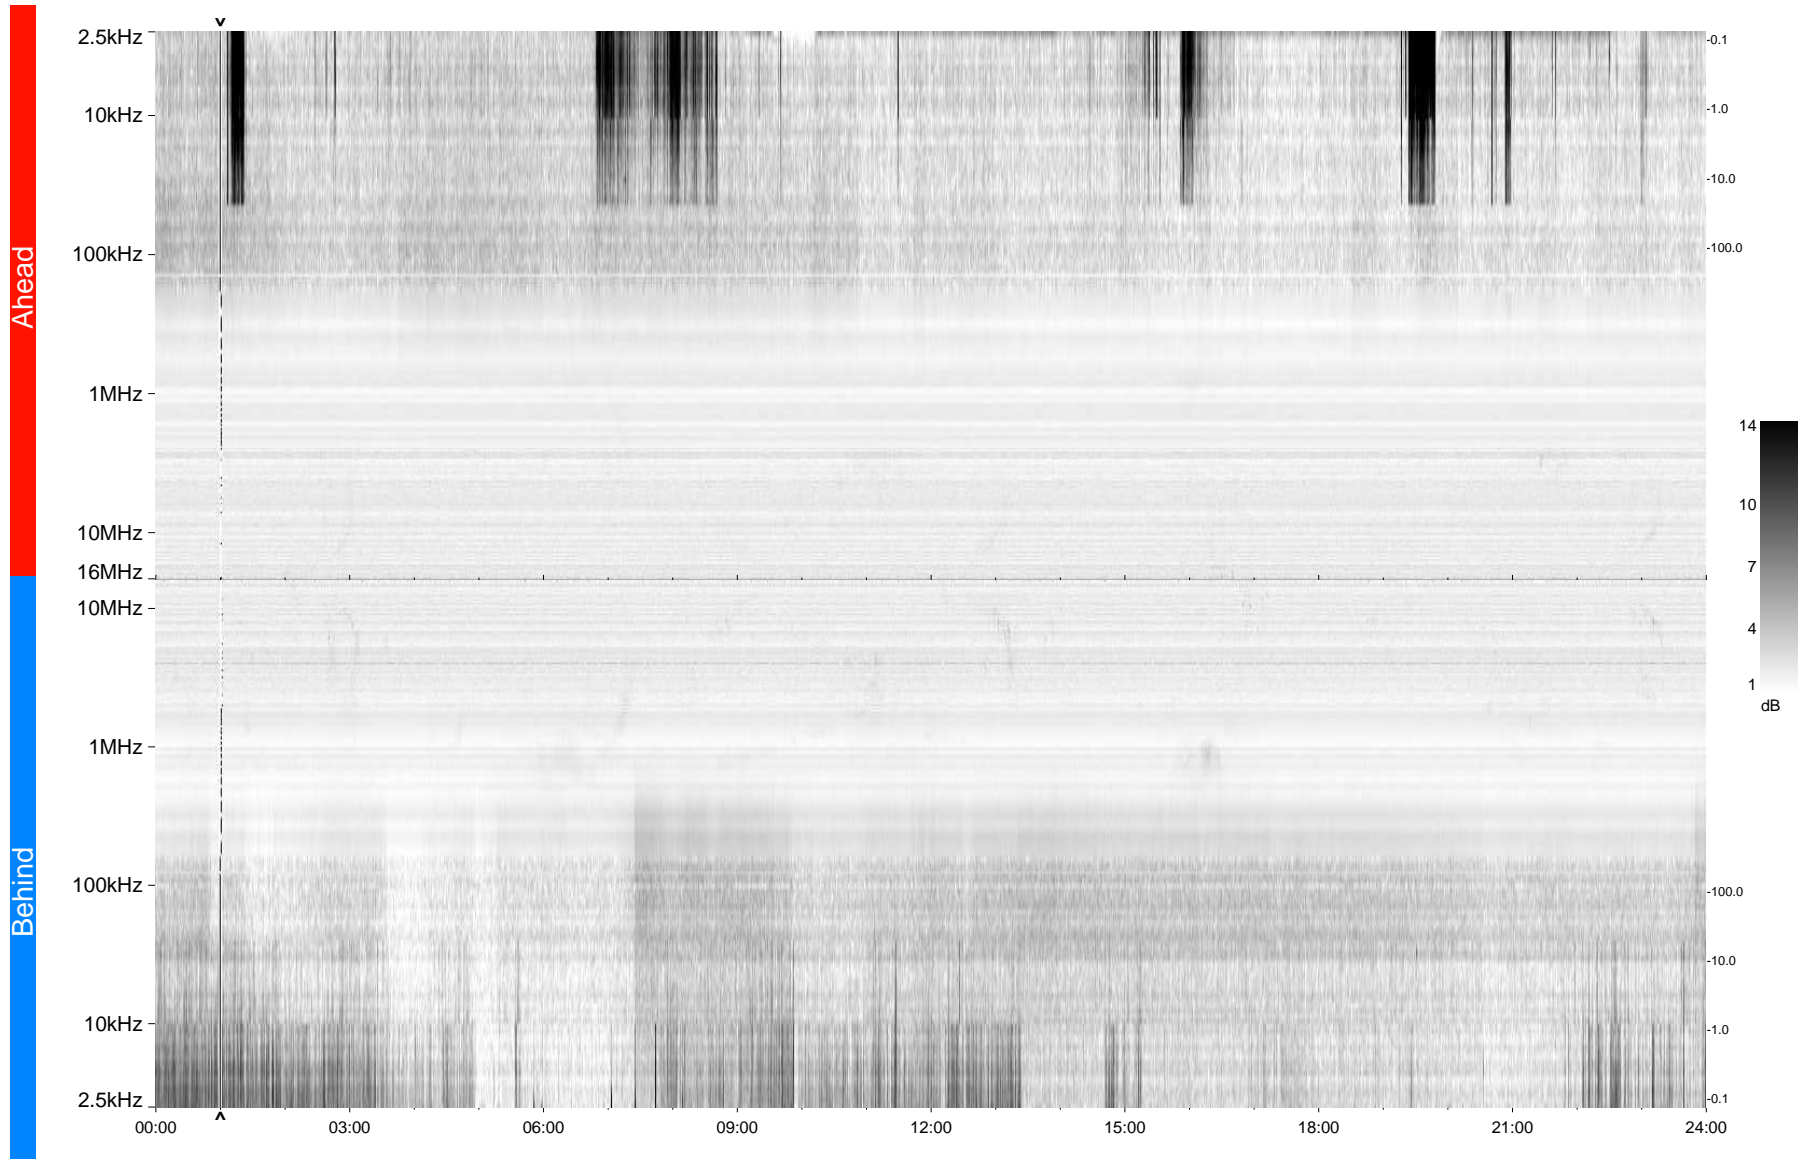

STEREO/WAVES Daily Summary - 19-Oct-2009 (DOY 292)

Ahead source file = swaves_ahead_2009_292_1_04.fin
Ahead PSE Angle = xxx.x

Behind PSE Angle = xxx.x
Behind source file = swaves_behind_2009_292_1_04.fin

Time (UTC)