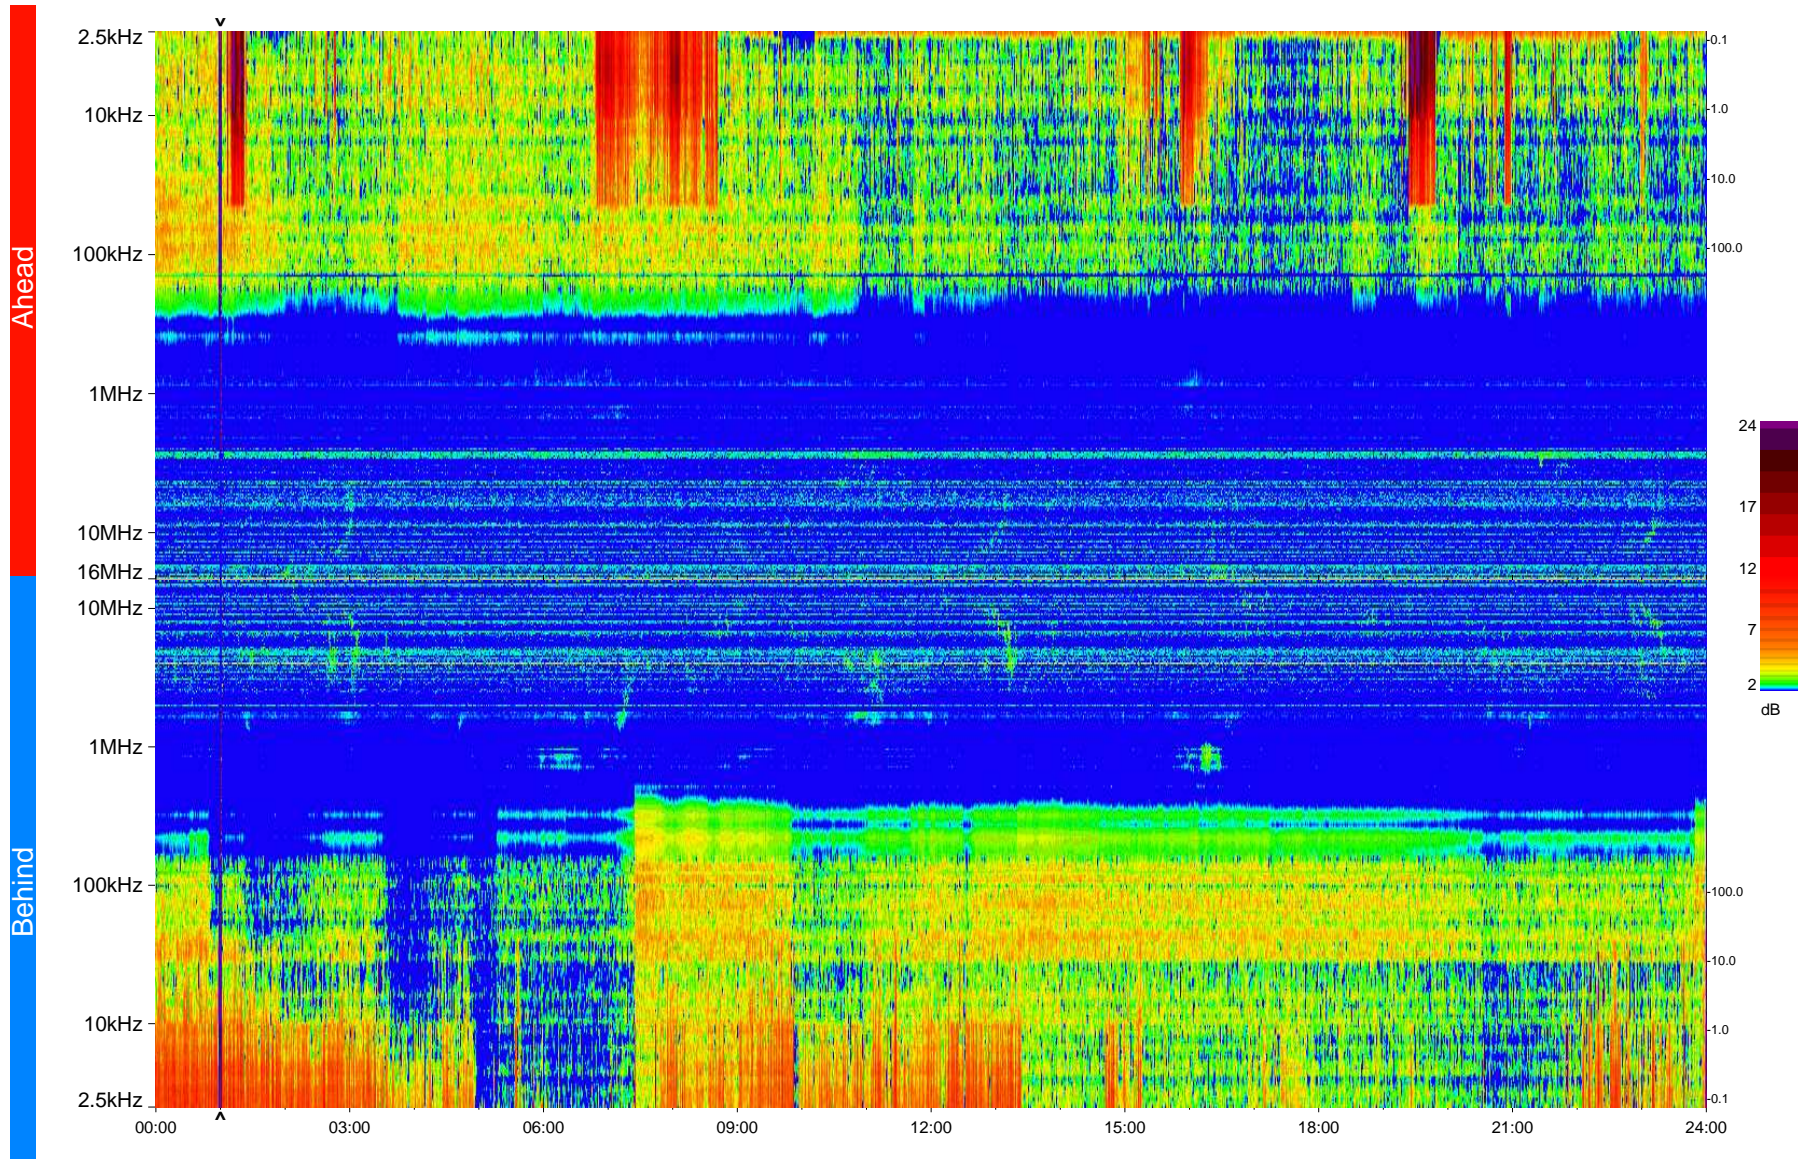

STEREO/WAVES Daily Summary - 19-Oct-2009 (DOY 292)

Ahead source file = swaves_ahead_2009_292_1_04.fin
Ahead PSE Angle = xxx.x

Behind PSE Angle = xxx.x
Behind source file = swaves_behind_2009_292_1_04.fin

Time (UTC)