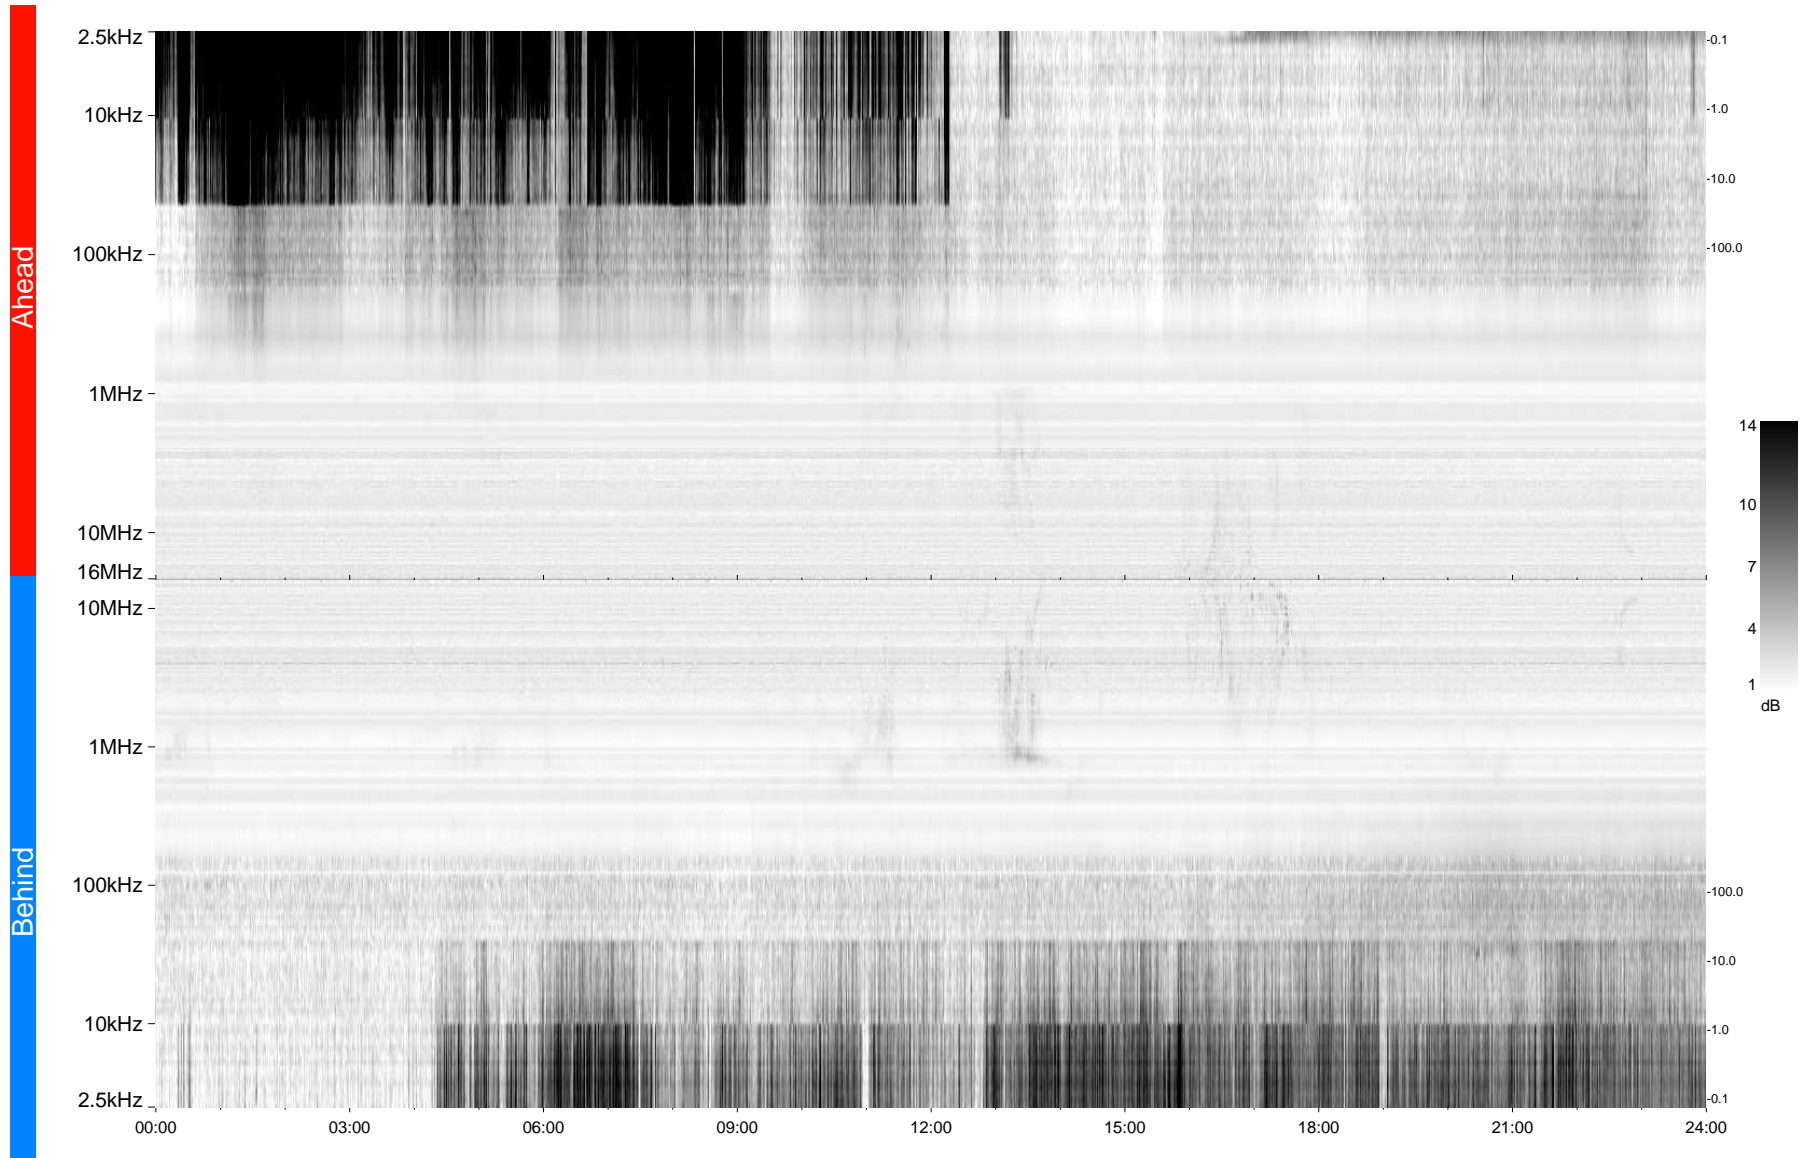

STEREO/WAVES Daily Summary - 18-Oct-2009 (DOY 291)

Ahead source file = swaves_ahead_2009_291_1_04.fin
Ahead PSE Angle = xxx.x

Behind PSE Angle = xxx.x
Behind source file = swaves_behind_2009_291_1_04.fin

Time (UTC)