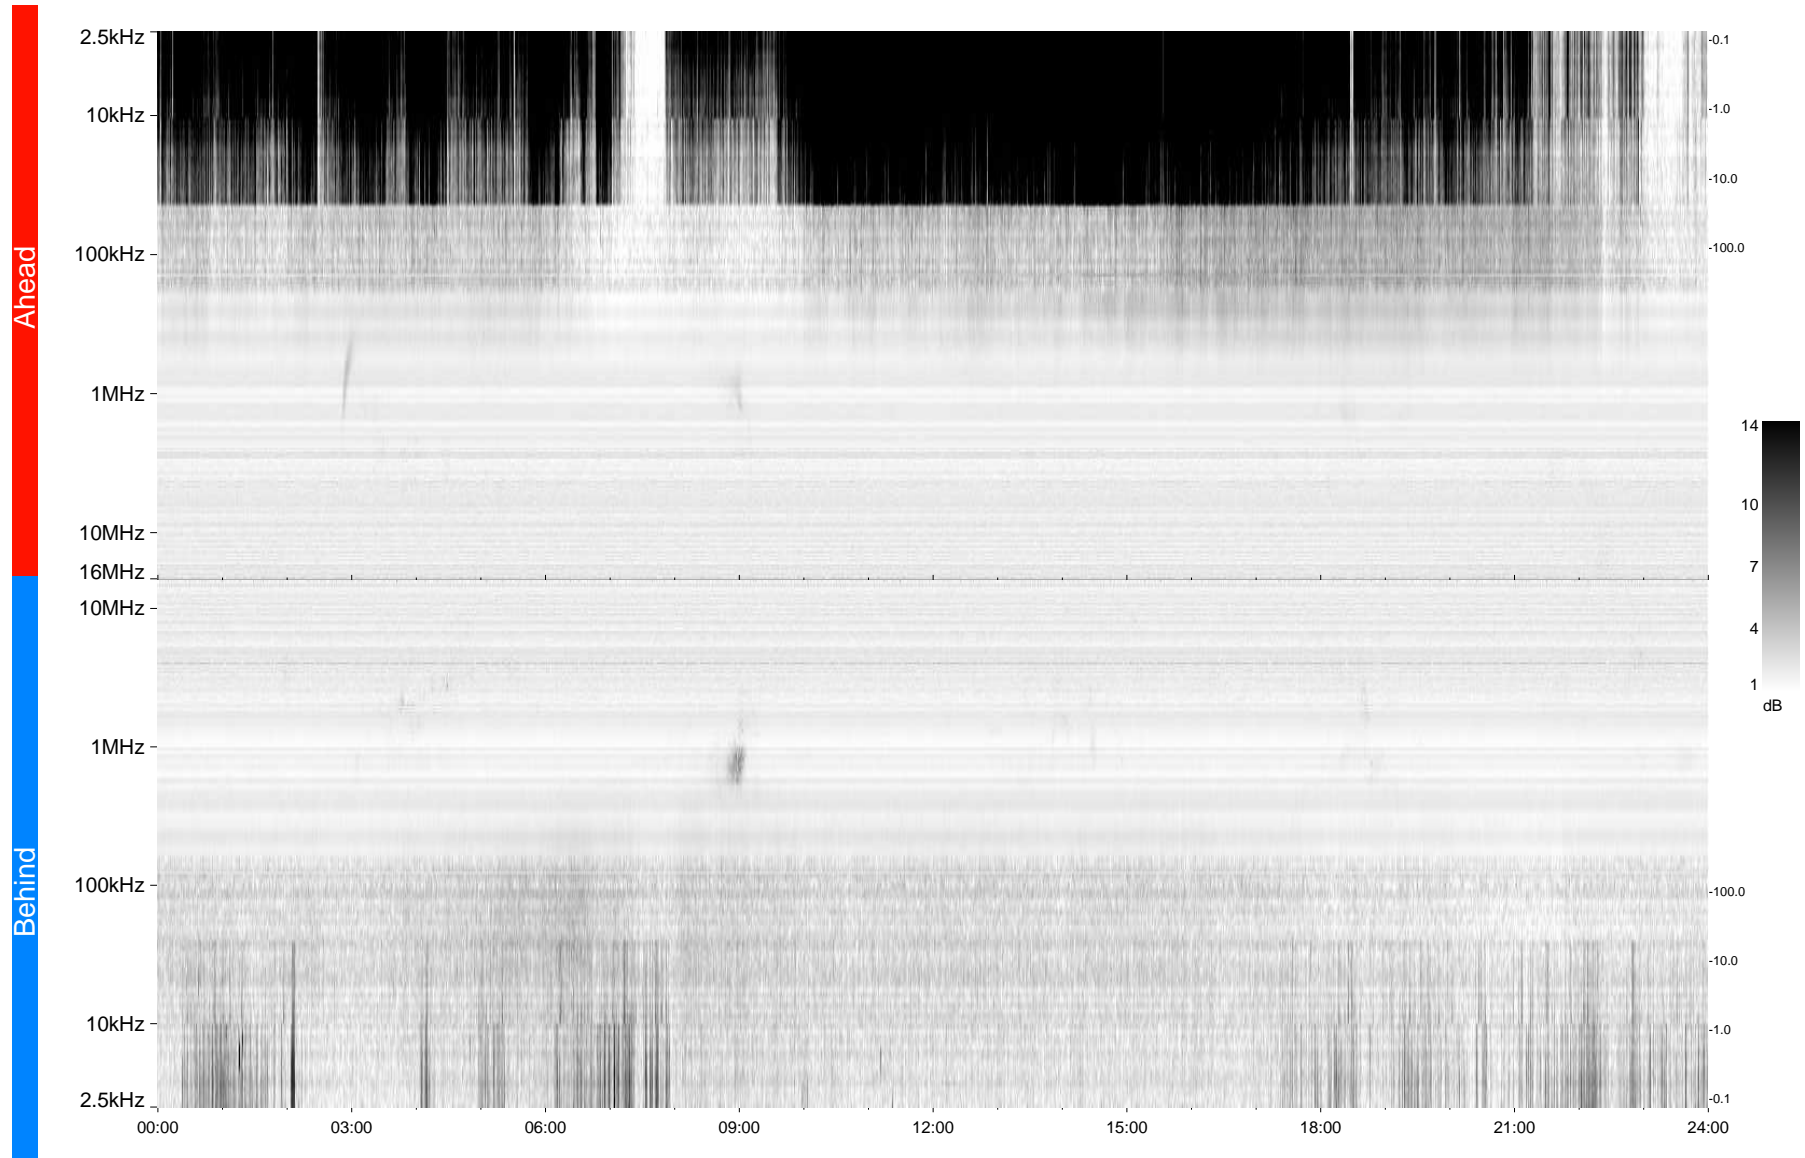

STEREO/WAVES Daily Summary - 16-Oct-2009 (DOY 289)

Ahead source file = swaves_ahead_2009_289_1_04.fin
Ahead PSE Angle = xxx.x

Behind PSE Angle = xxx.x
Behind source file = swaves_behind_2009_289_1_04.fin

Time (UTC)