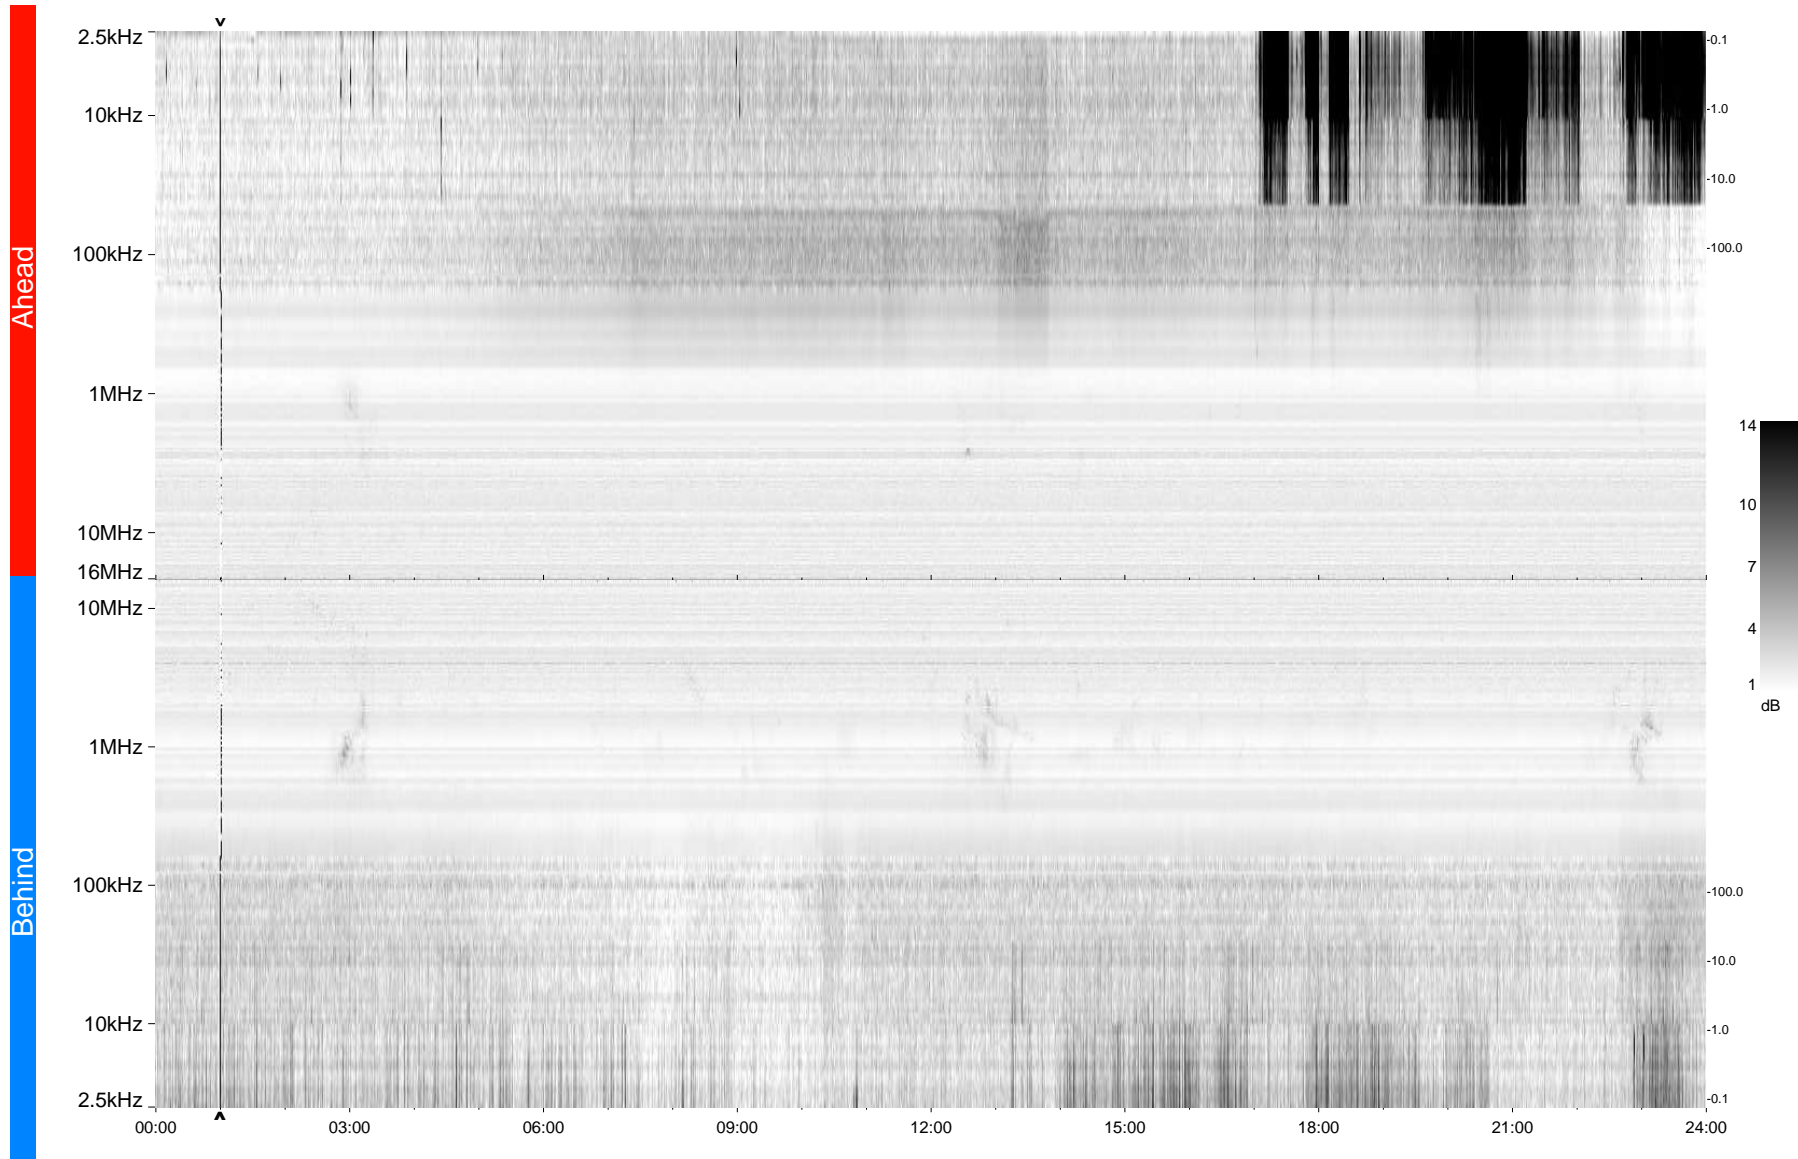

# STEREO/WAVES Daily Summary - 15-Oct-2009 (DOY 288)

Ahead source file = swaves\_ahead\_2009\_288\_1\_04.fin  
Ahead PSE Angle = xxx.x

Behind PSE Angle = xxx.x  
Behind source file = swaves\_behind\_2009\_288\_1\_04.fin

Time (UTC)