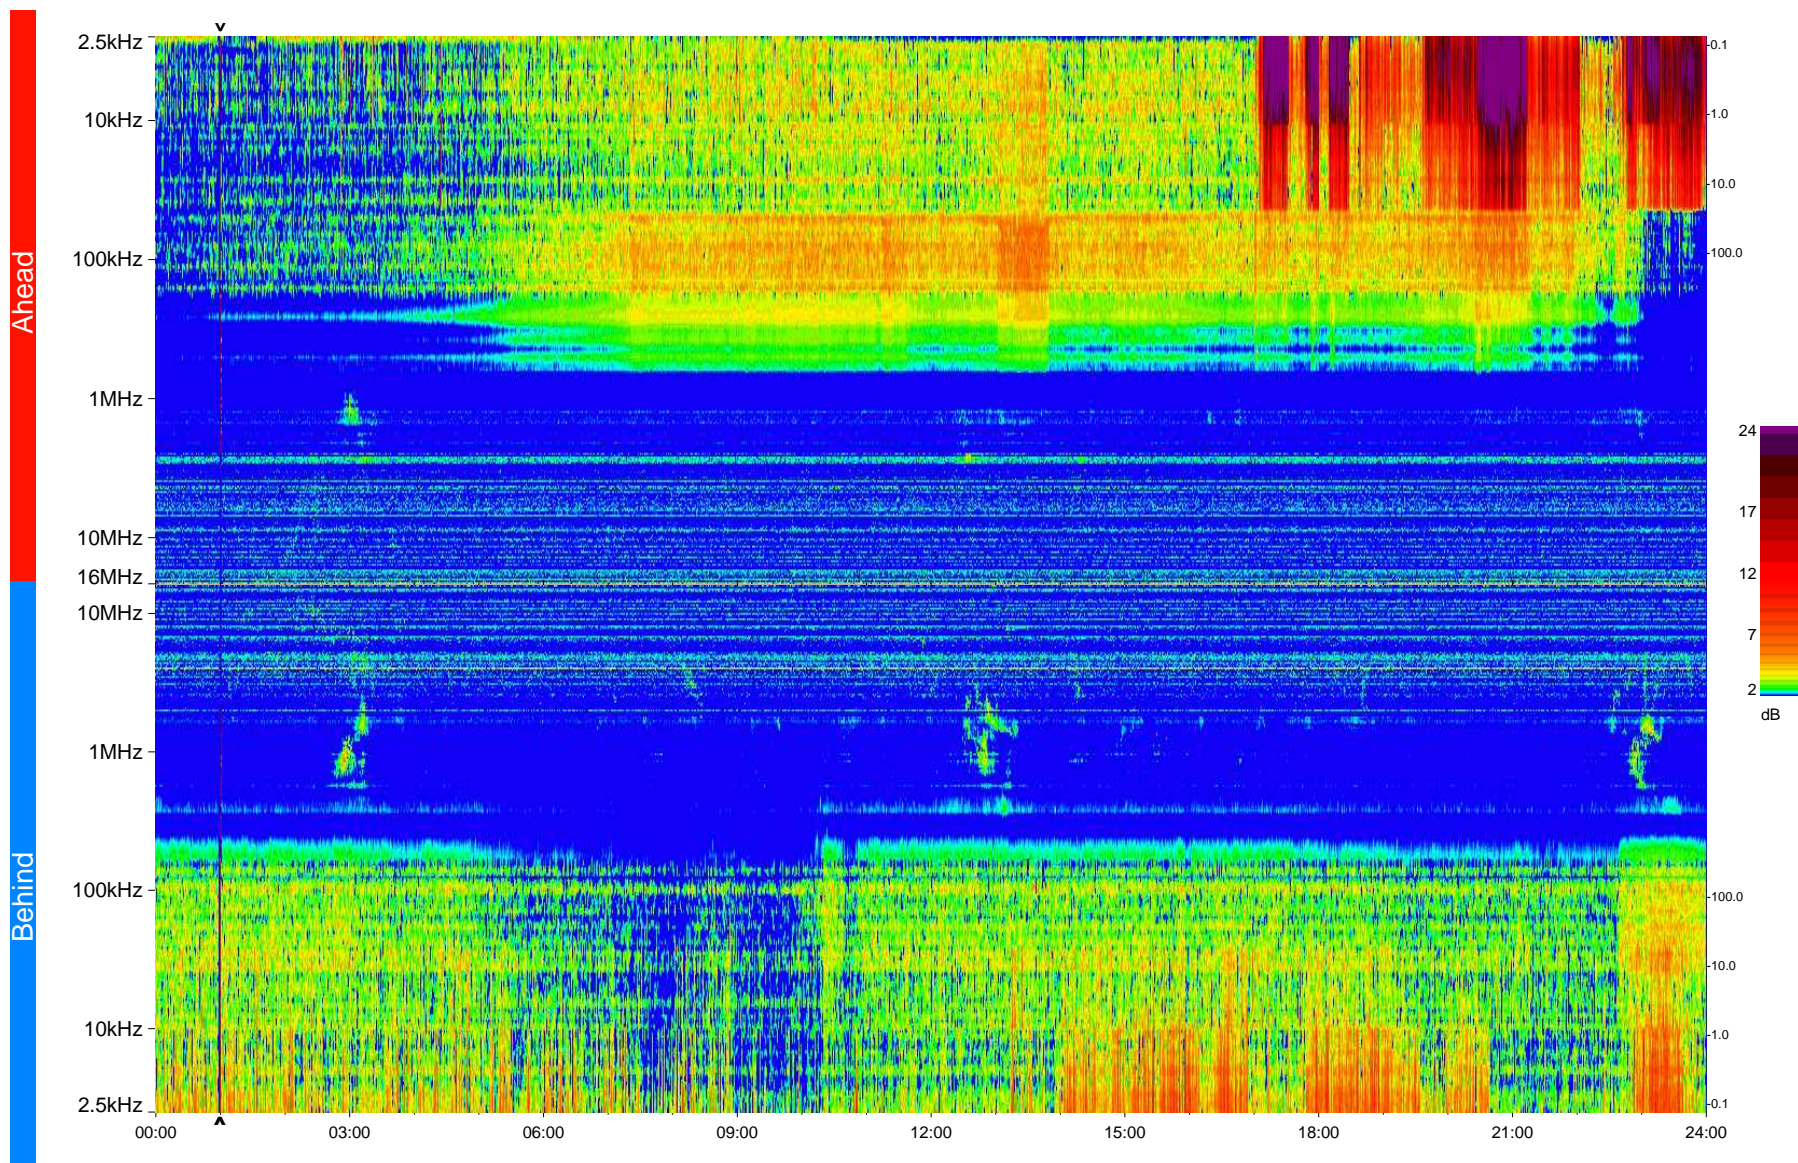

# STEREO/WAVES Daily Summary - 15-Oct-2009 (DOY 288)

Ahead source file = swaves\_ahead\_2009\_288\_1\_04.fin  
Ahead PSE Angle = xxx.x

Behind PSE Angle = xxx.x  
Behind source file = swaves\_behind\_2009\_288\_1\_04.fin

Time (UTC)