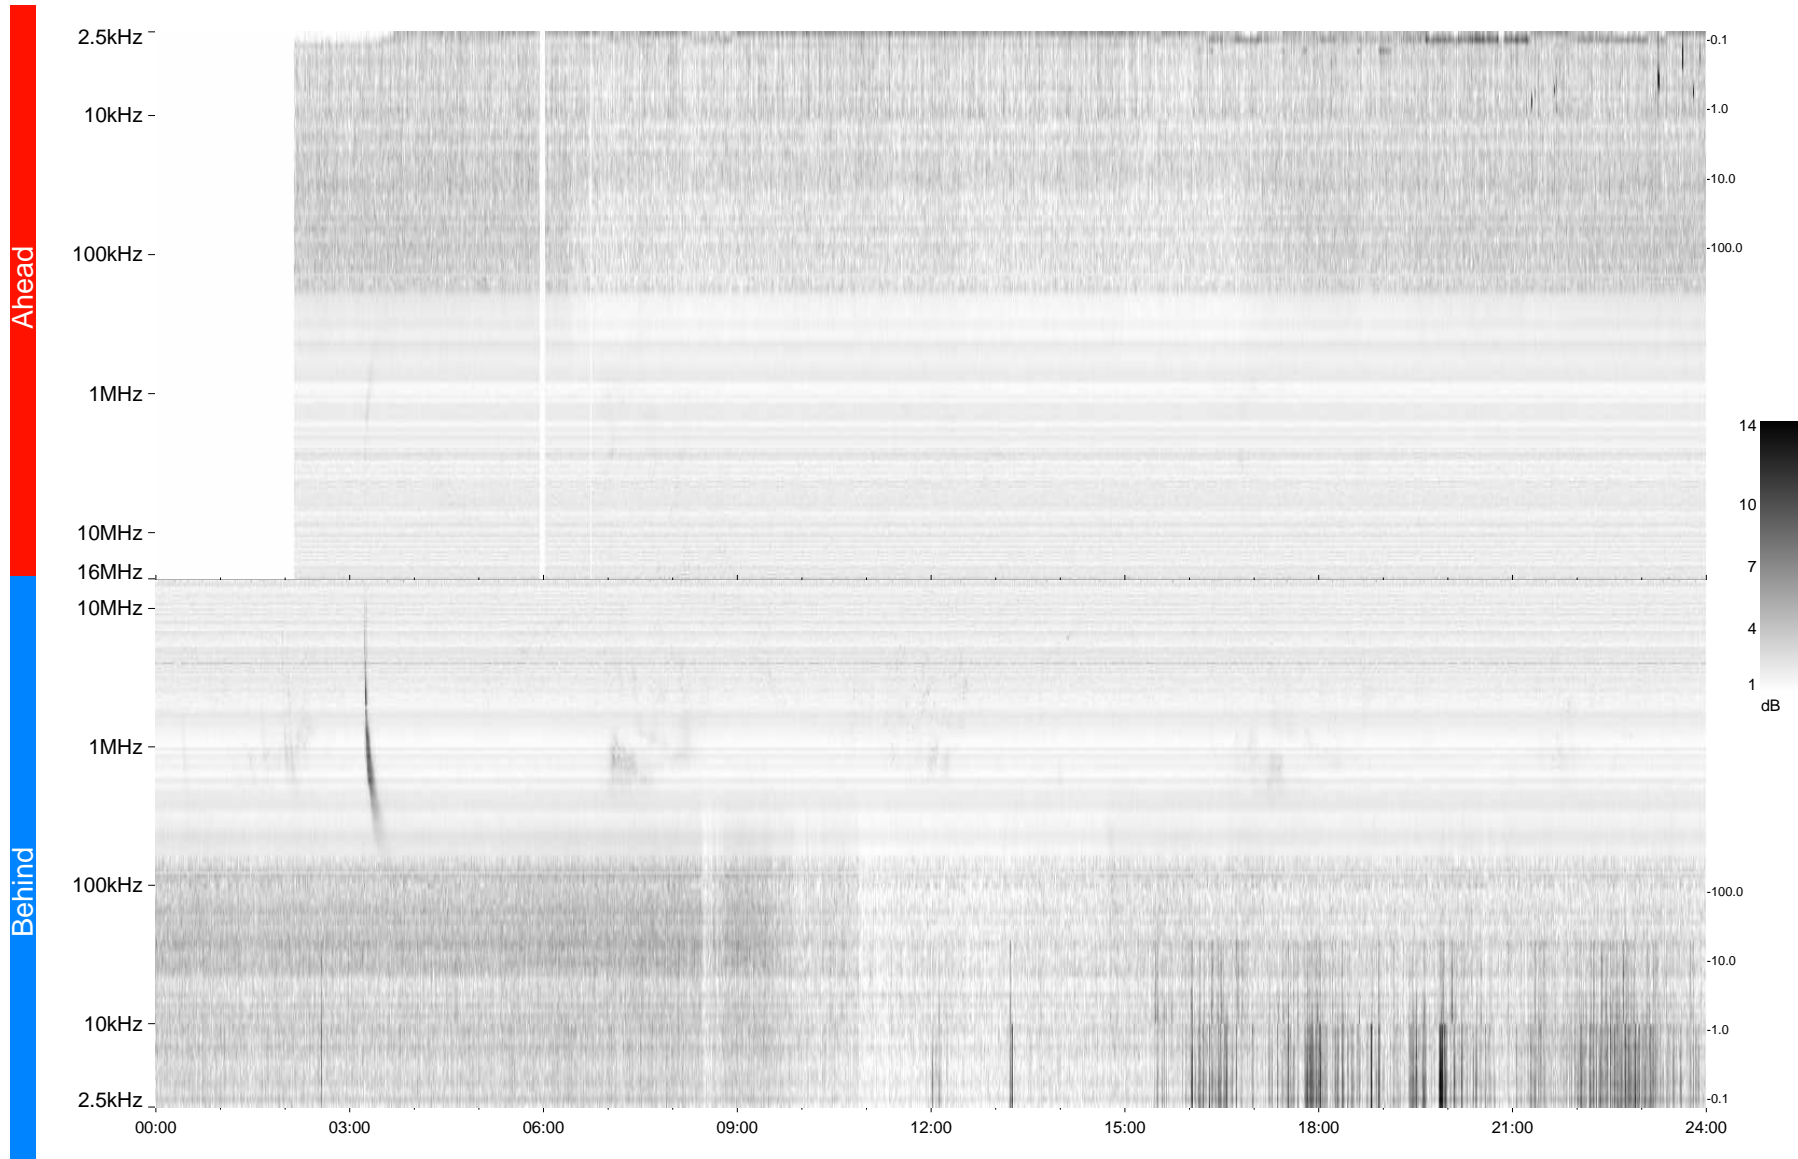

STEREO/WAVES Daily Summary - 14-Oct-2009 (DOY 287)

Ahead source file = swaves_ahead_2009_287_1_04.fin
Ahead PSE Angle = xxx.x

Behind PSE Angle = xxx.x
Behind source file = swaves_behind_2009_287_1_04.fin

Time (UTC)