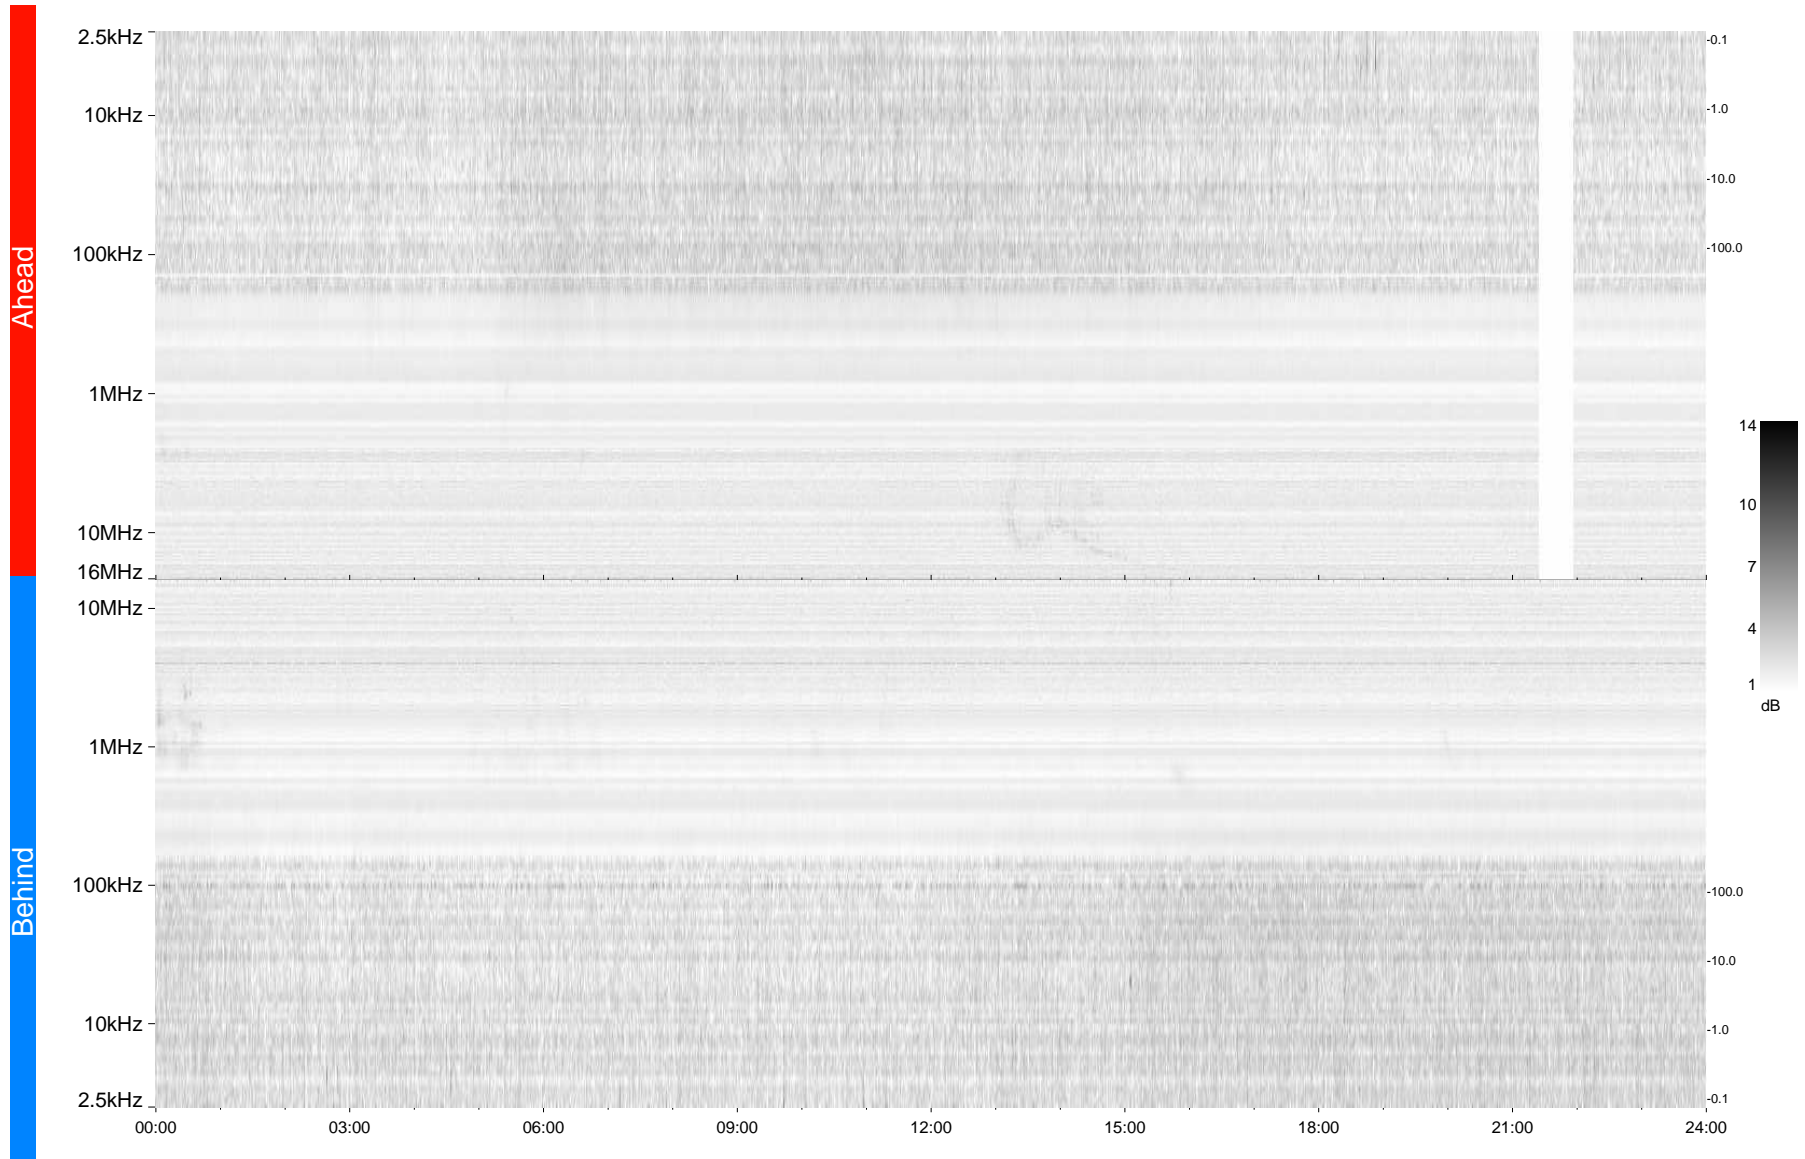

STEREO/WAVES Daily Summary - 12-Oct-2009 (DOY 285)

Ahead source file = swaves_ahead_2009_285_1_04.fin
Ahead PSE Angle = xxx.x

Behind PSE Angle = xxx.x
Behind source file = swaves_behind_2009_285_1_04.fin

Time (UTC)