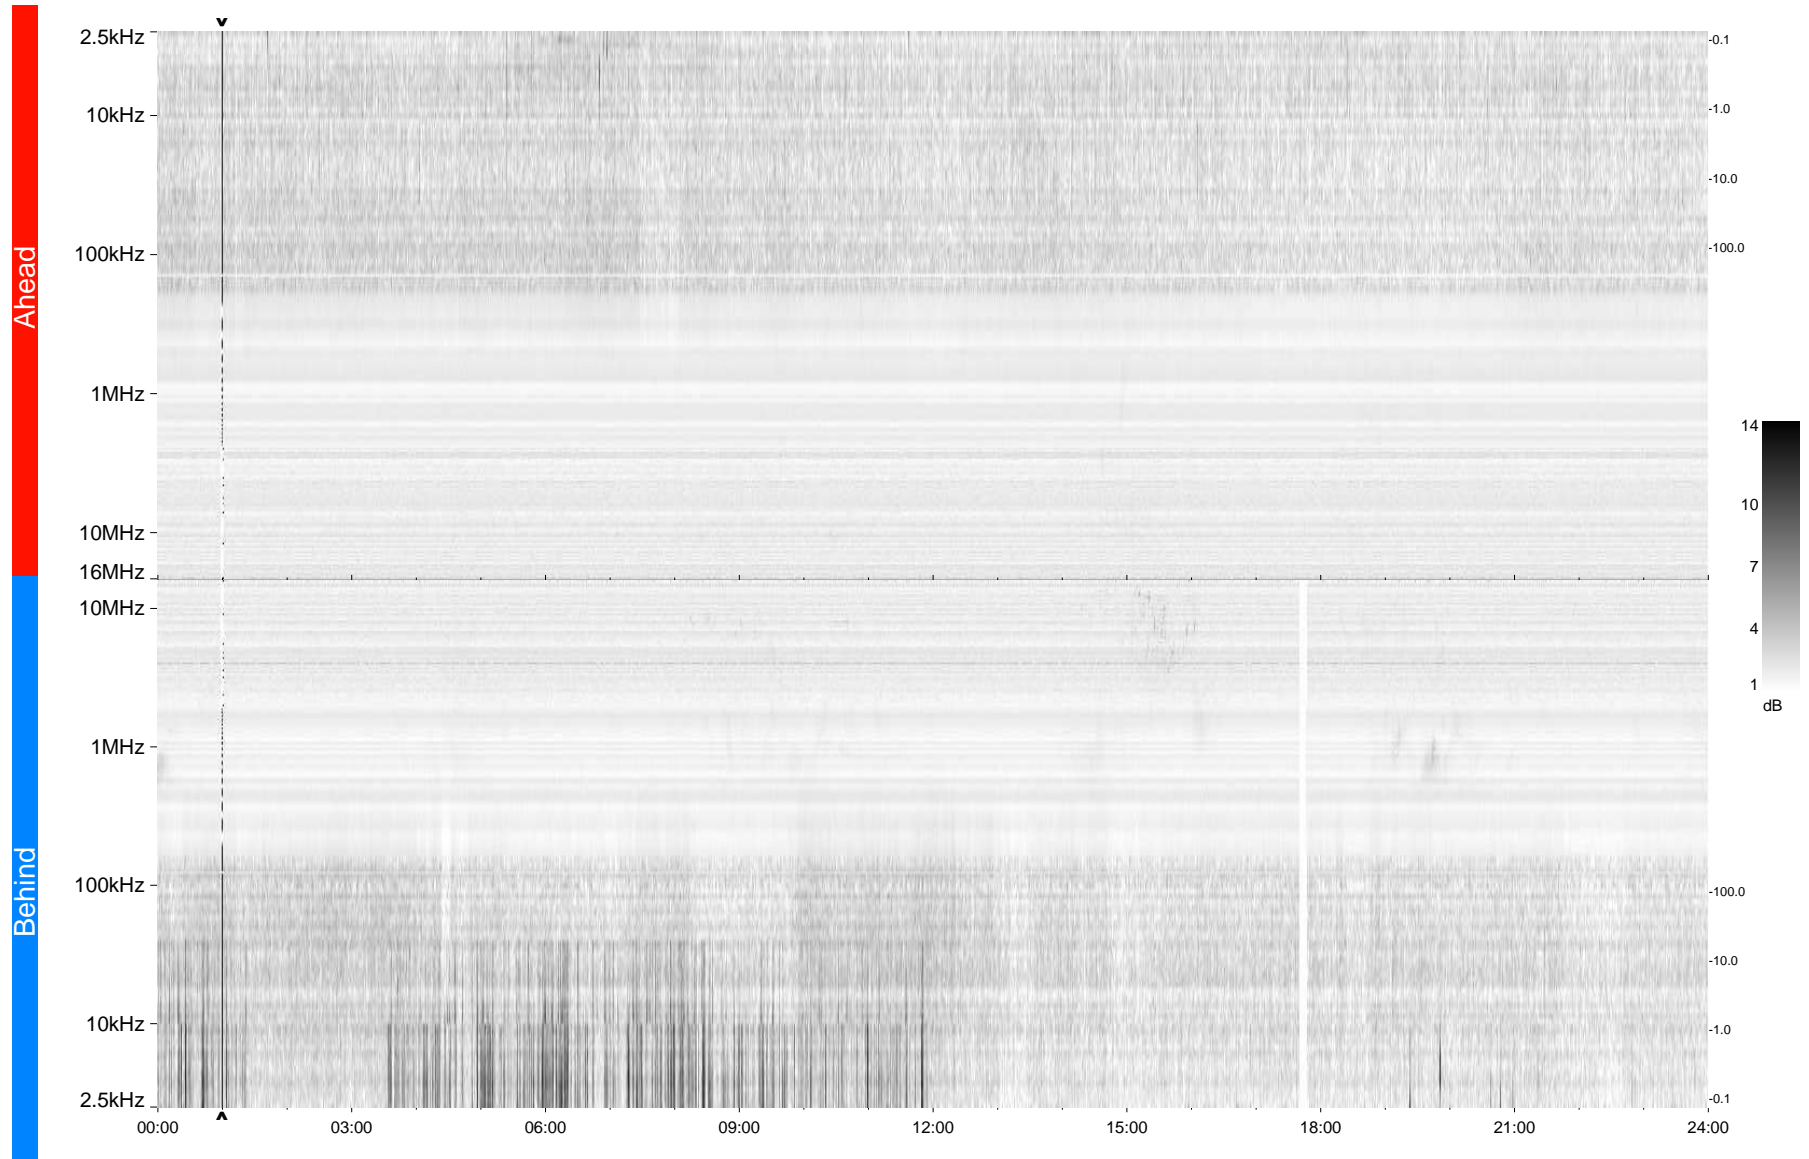

STEREO/WAVES Daily Summary - 11-Oct-2009 (DOY 284)

Ahead source file = swaves_ahead_2009_284_1_04.fin
Ahead PSE Angle = xxx.x

Behind PSE Angle = xxx.x
Behind source file = swaves_behind_2009_284_1_04.fin

Time (UTC)