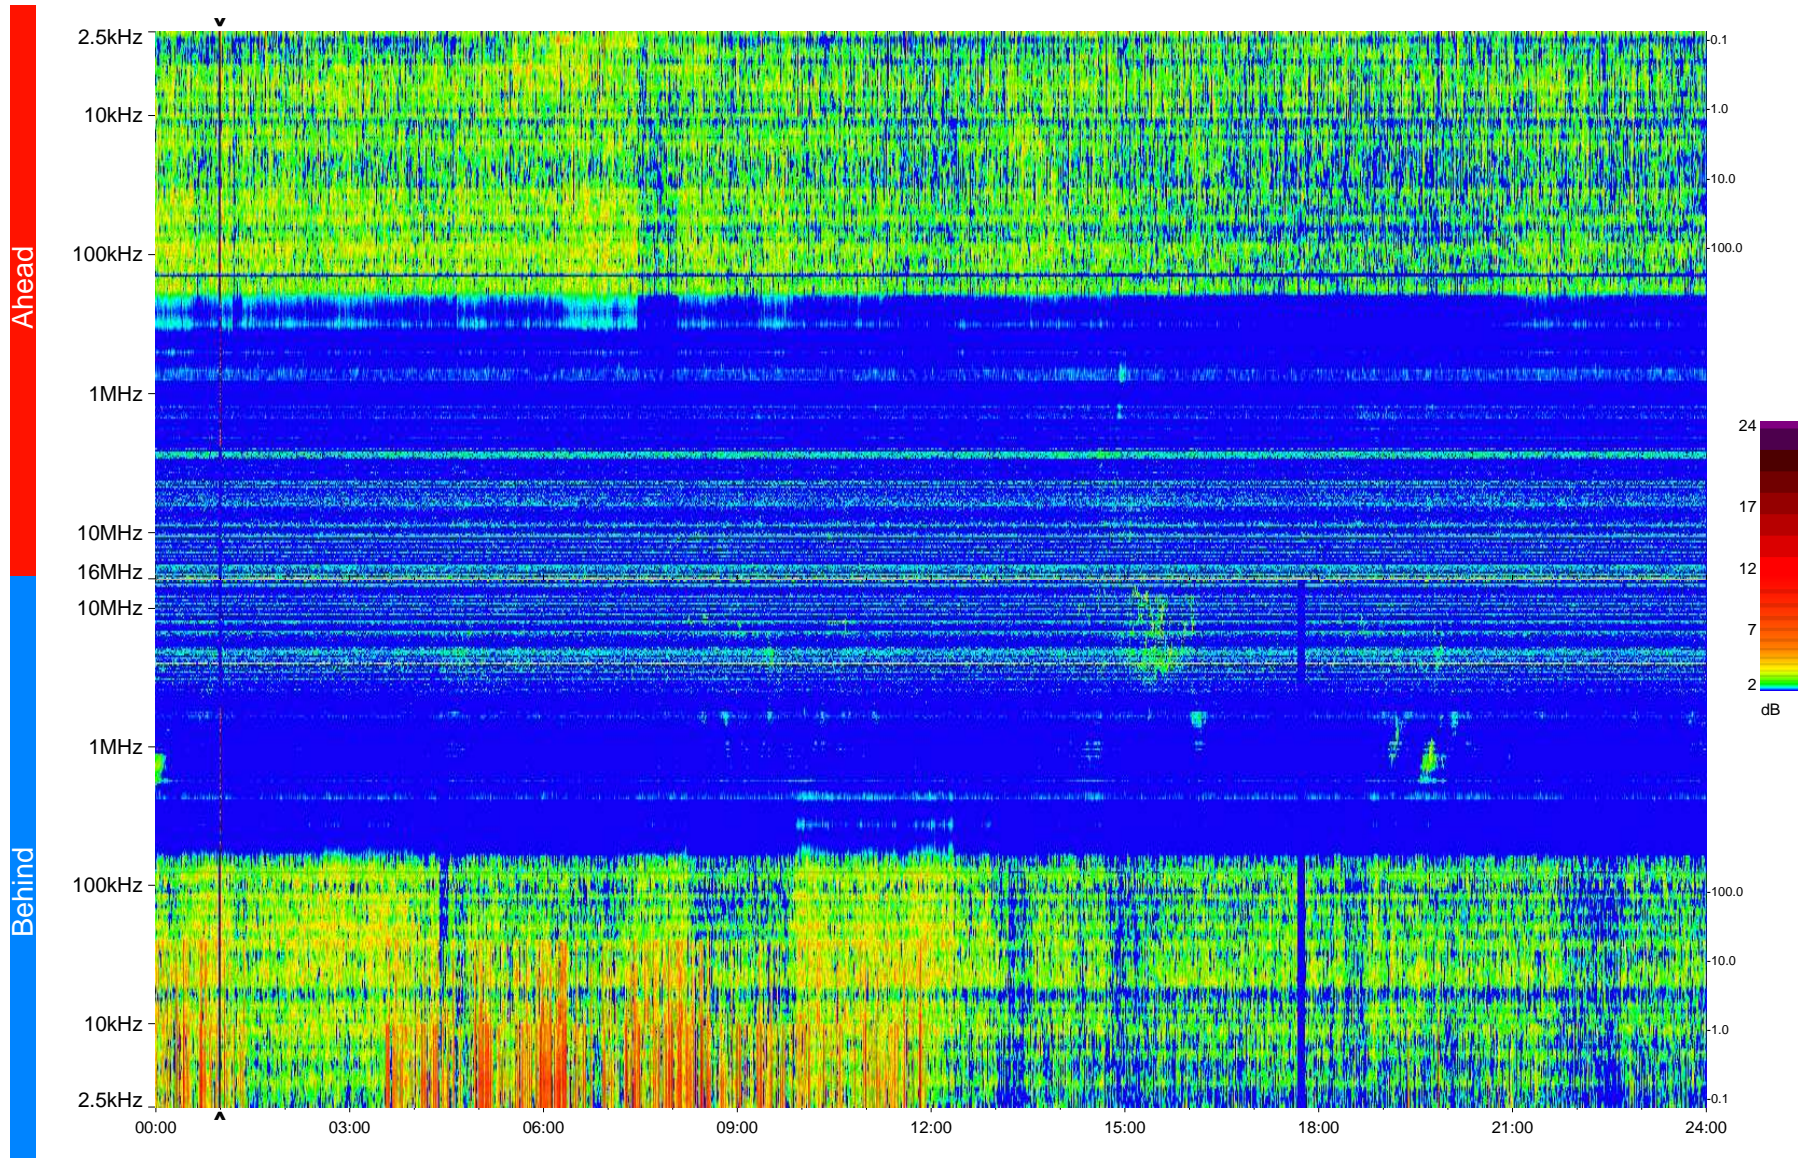

STEREO/WAVES Daily Summary - 11-Oct-2009 (DOY 284)

Ahead source file = swaves_ahead_2009_284_1_04.fin
Ahead PSE Angle = xxx.x

Behind PSE Angle = xxx.x
Behind source file = swaves_behind_2009_284_1_04.fin

Time (UTC)