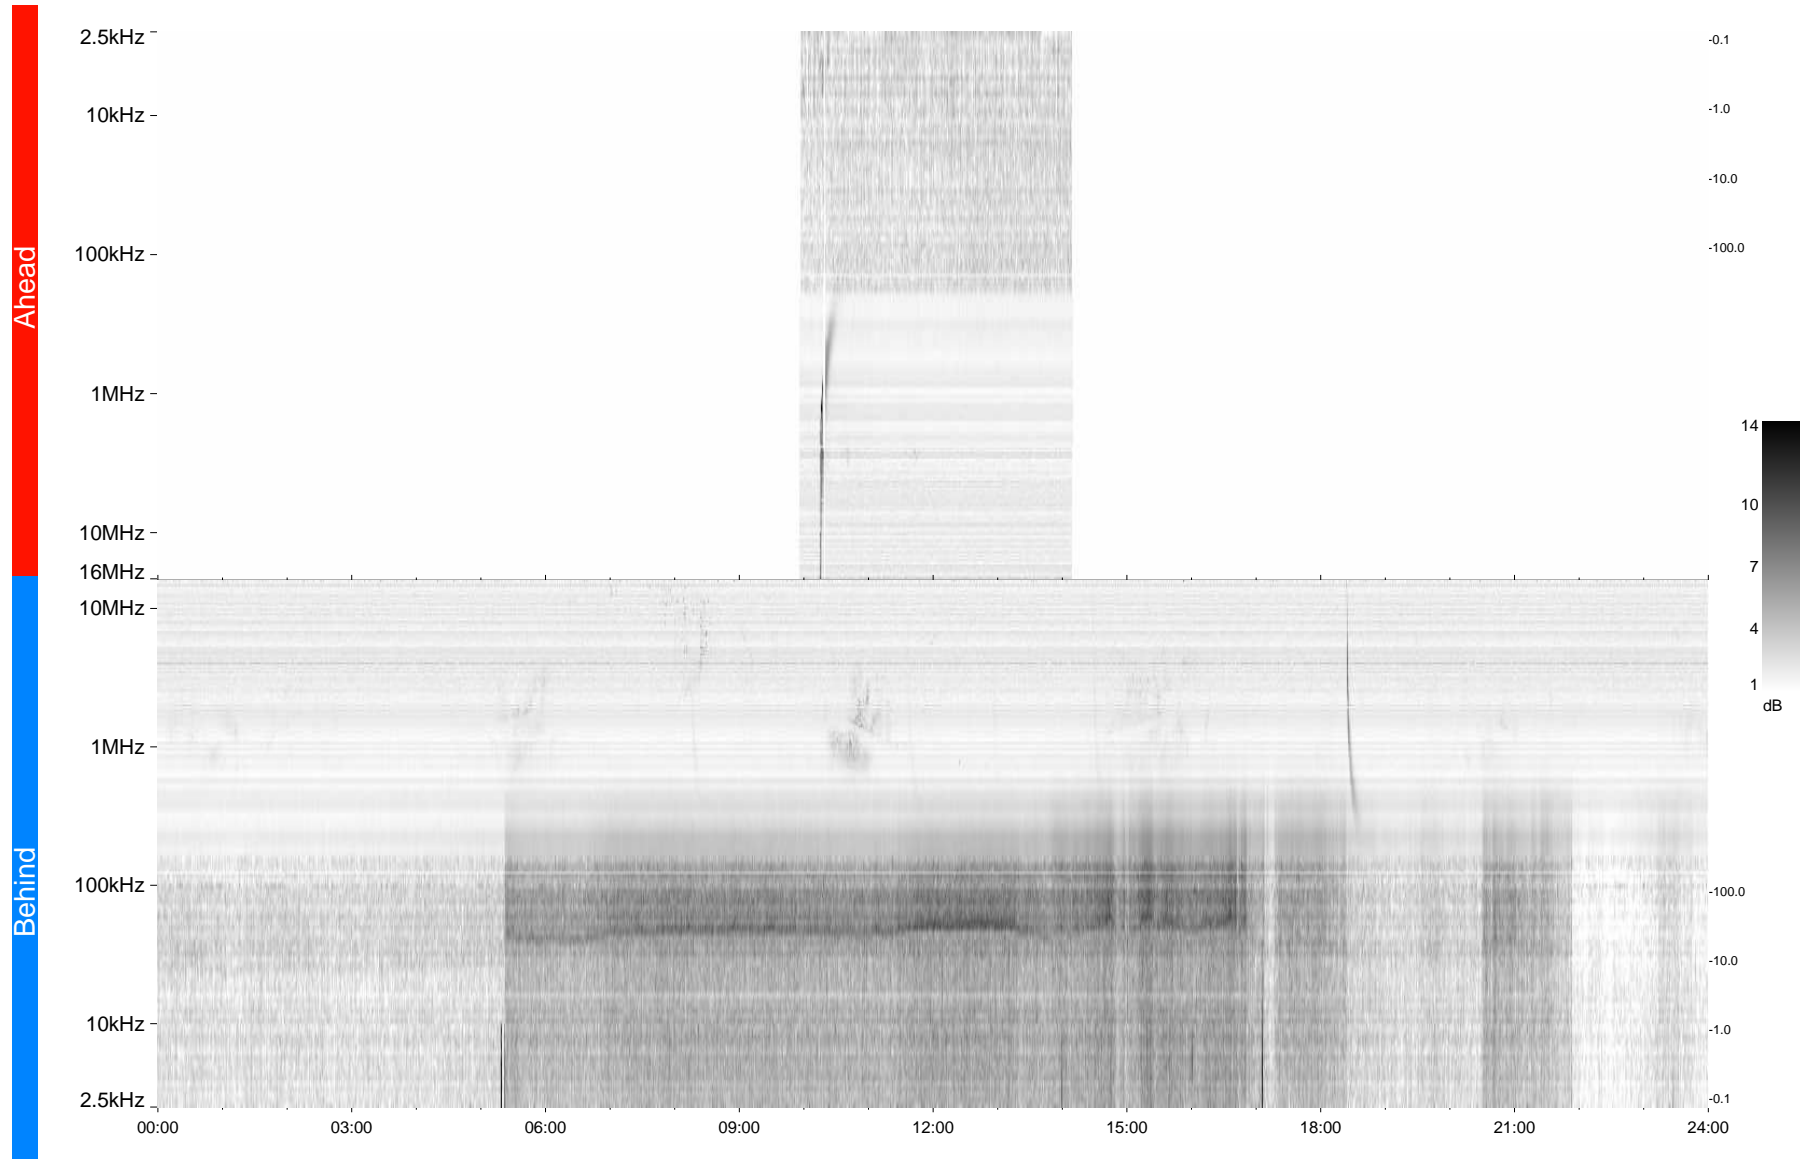

STEREO/WAVES Daily Summary - 06-Oct-2009 (DOY 279)

Ahead source file = swaves_ahead_2009_279_1_04.fin
Ahead PSE Angle = xxx.x

Behind PSE Angle = xxx.x
Behind source file = swaves_behind_2009_279_1_04.fin

Time (UTC)