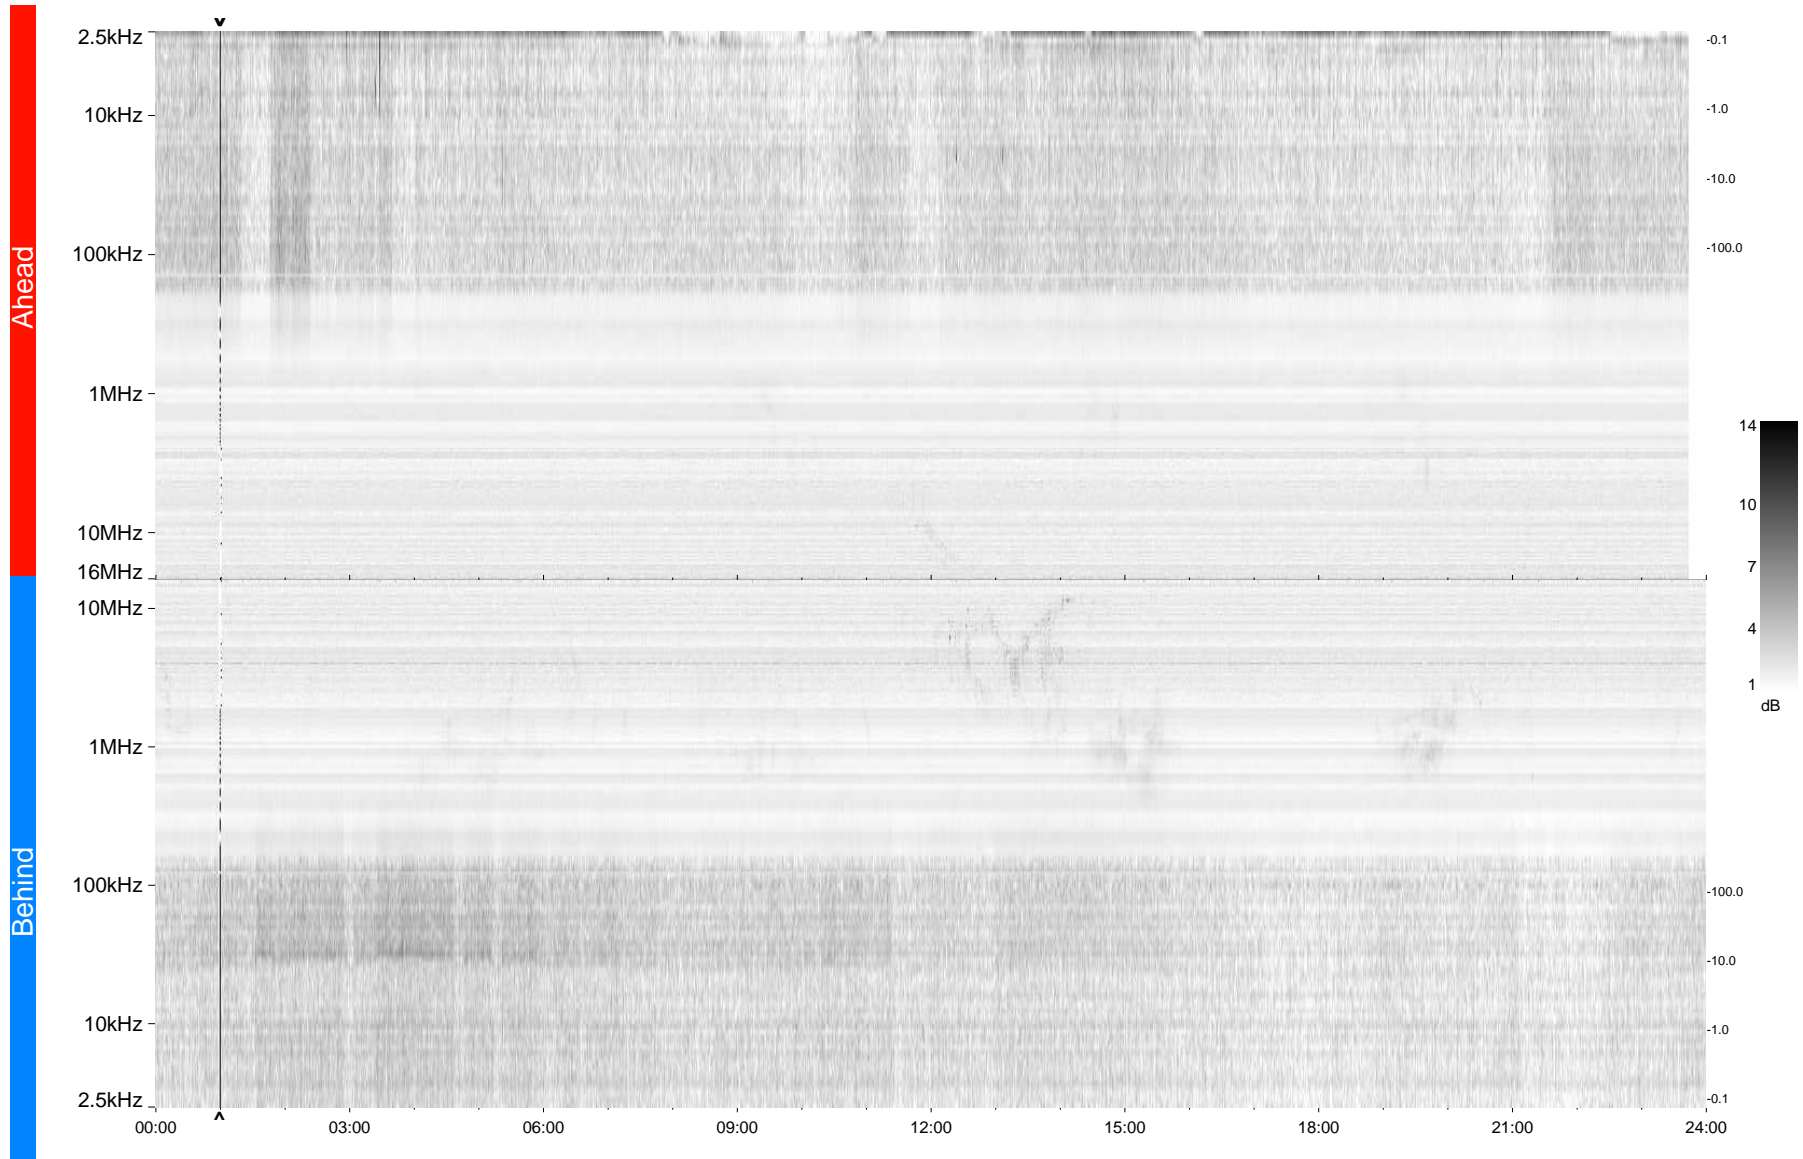

STEREO/WAVES Daily Summary - 05-Oct-2009 (DOY 278)

Ahead source file = swaves_ahead_2009_278_1_04.fin
Ahead PSE Angle = xxx.x

Behind PSE Angle = xxx.x
Behind source file = swaves_behind_2009_278_1_04.fin

Time (UTC)