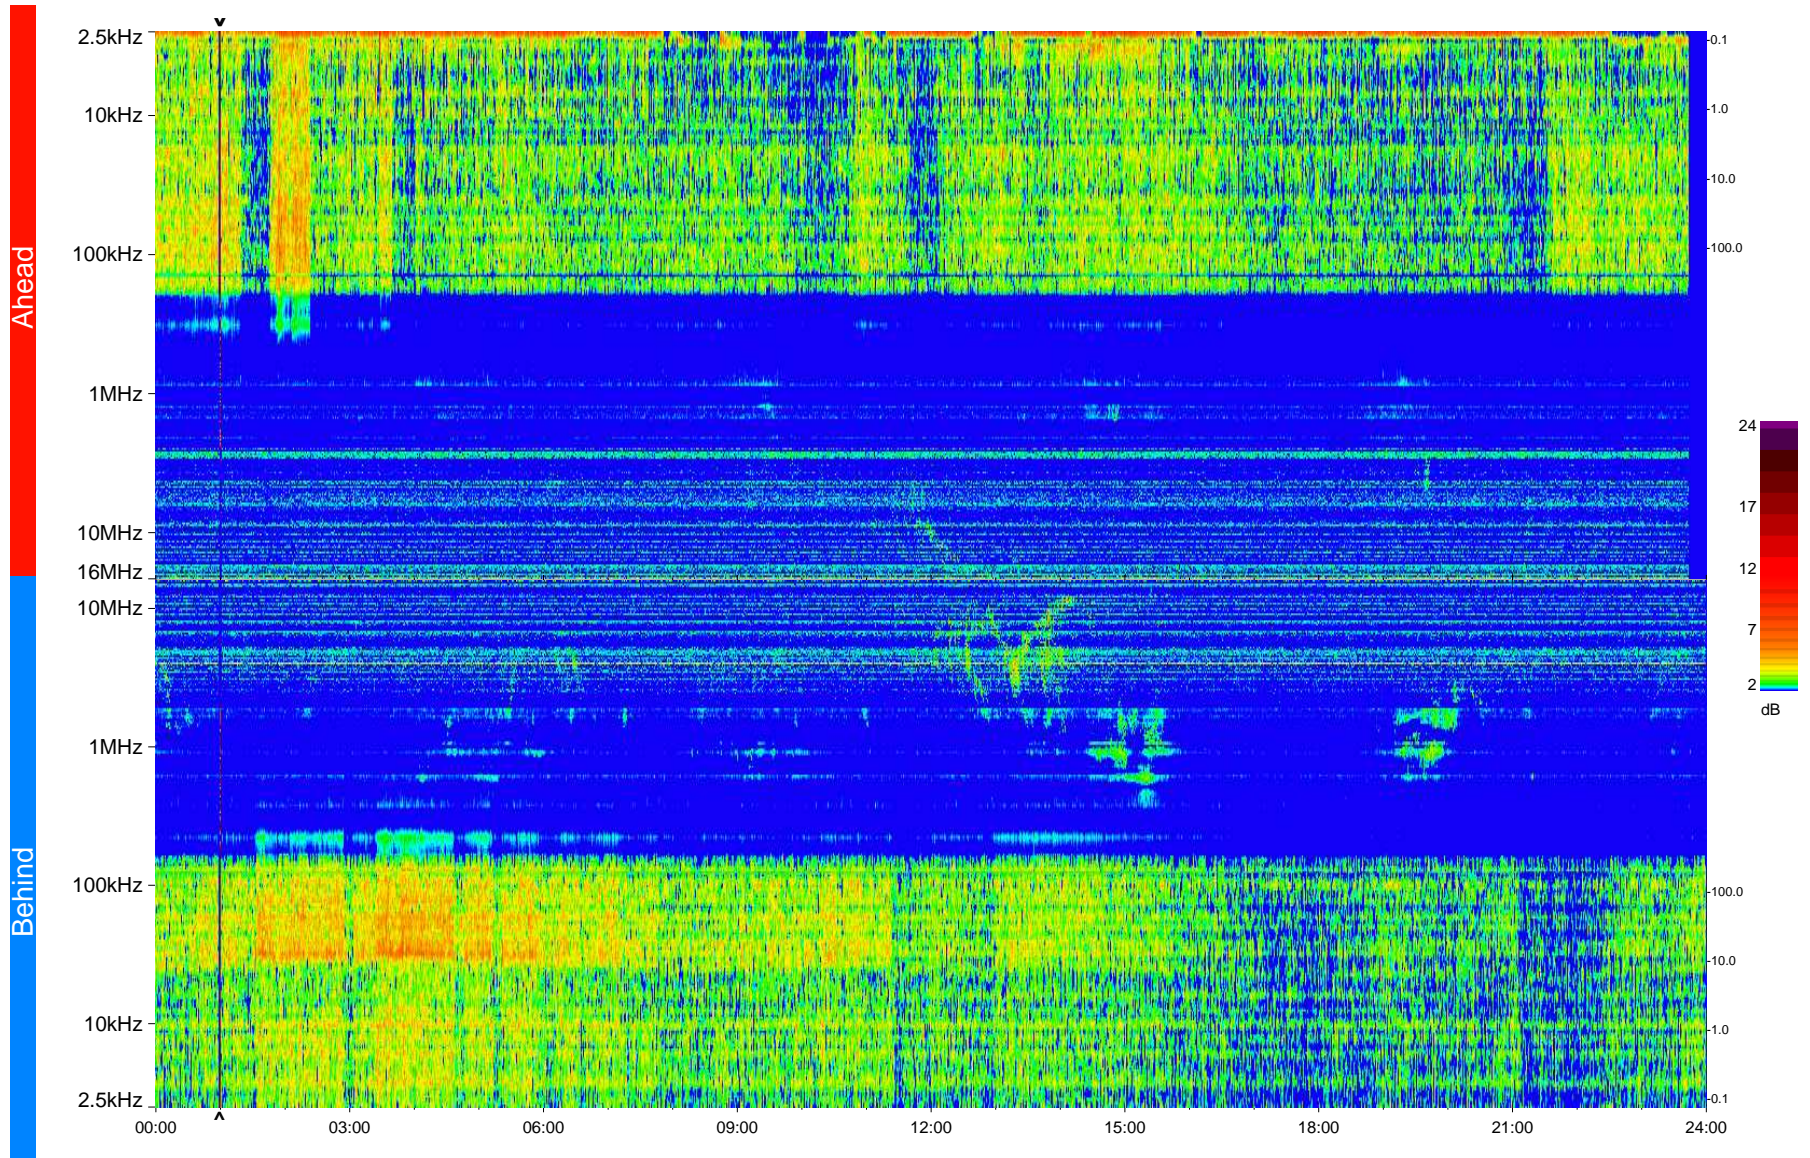

STEREO/WAVES Daily Summary - 05-Oct-2009 (DOY 278)

Ahead source file = swaves_ahead_2009_278_1_04.fin
Ahead PSE Angle = xxx.x

Behind PSE Angle = xxx.x
Behind source file = swaves_behind_2009_278_1_04.fin

Time (UTC)