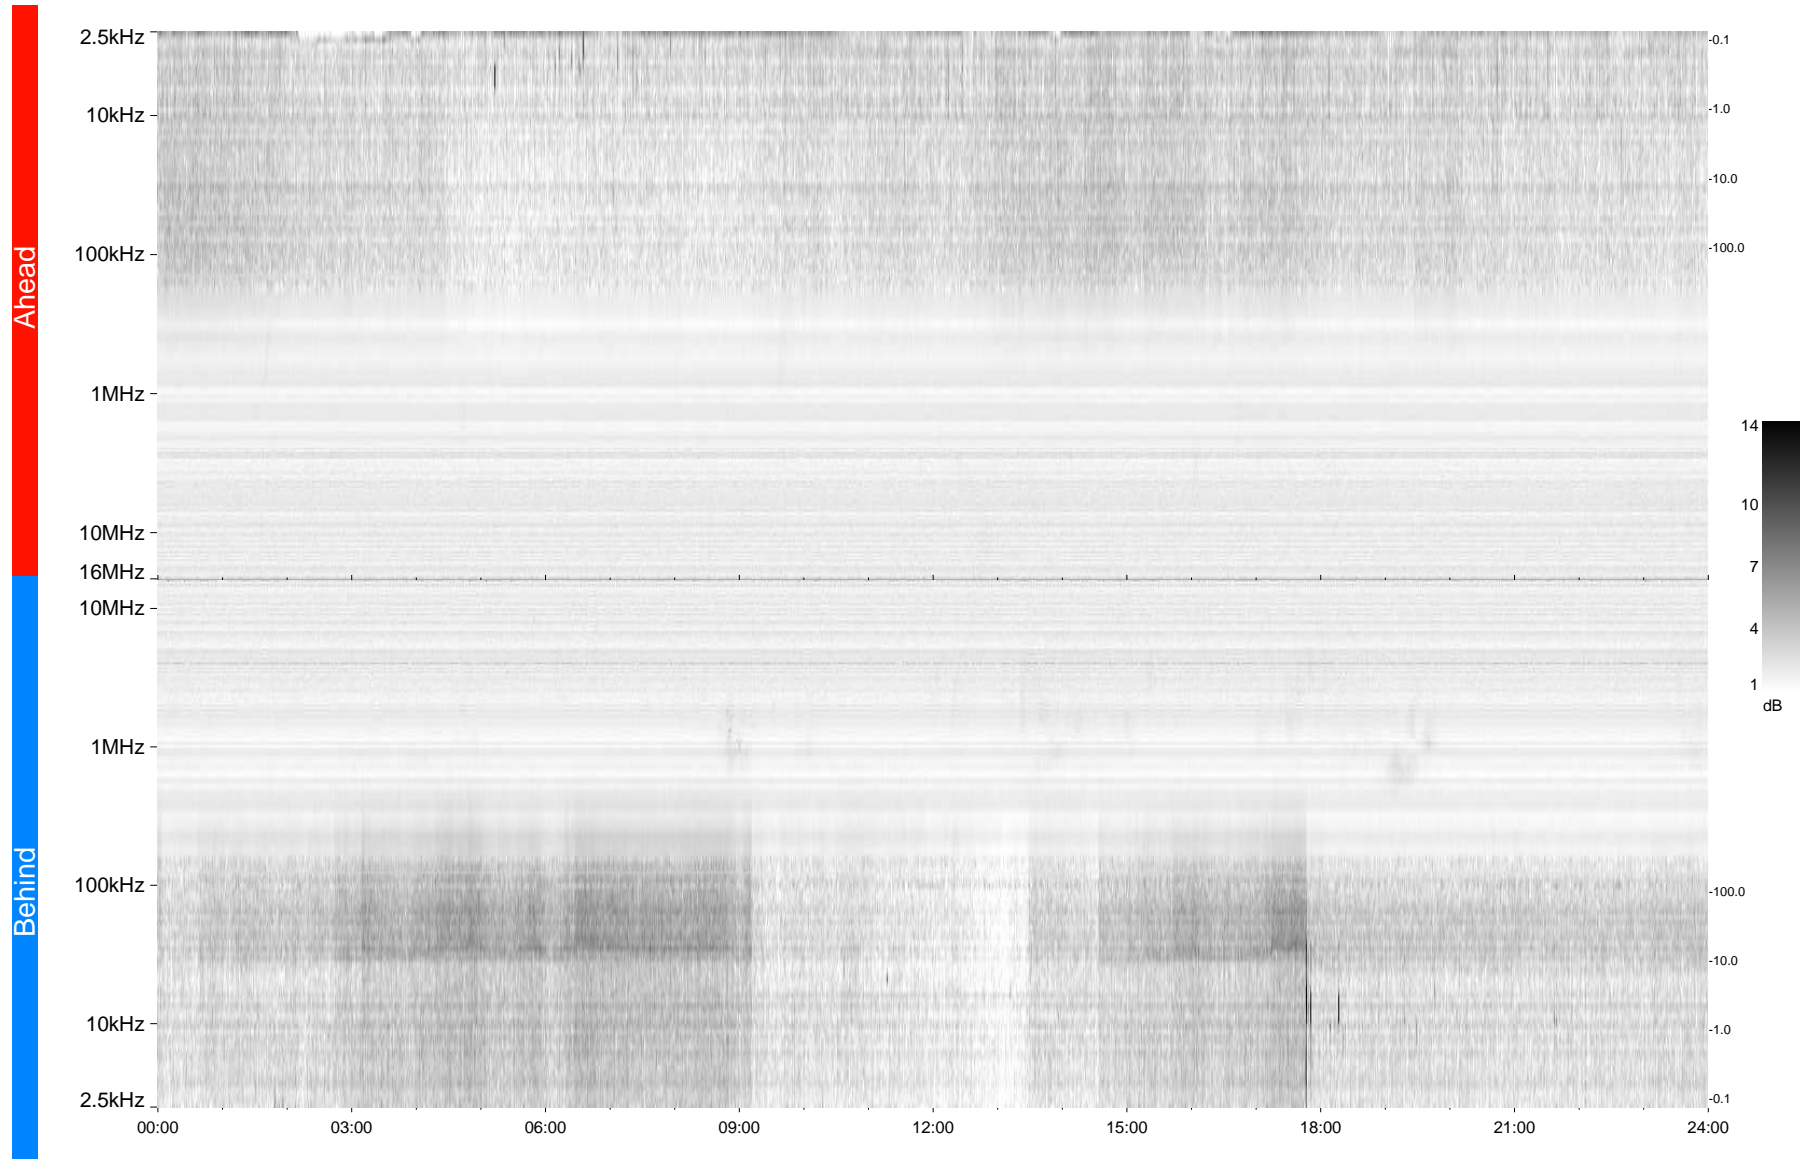

STEREO/WAVES Daily Summary - 04-Oct-2009 (DOY 277)

Ahead source file = swaves_ahead_2009_277_1_04.fin
Ahead PSE Angle = xxx.x

Behind PSE Angle = xxx.x
Behind source file = swaves_behind_2009_277_1_04.fin

Time (UTC)