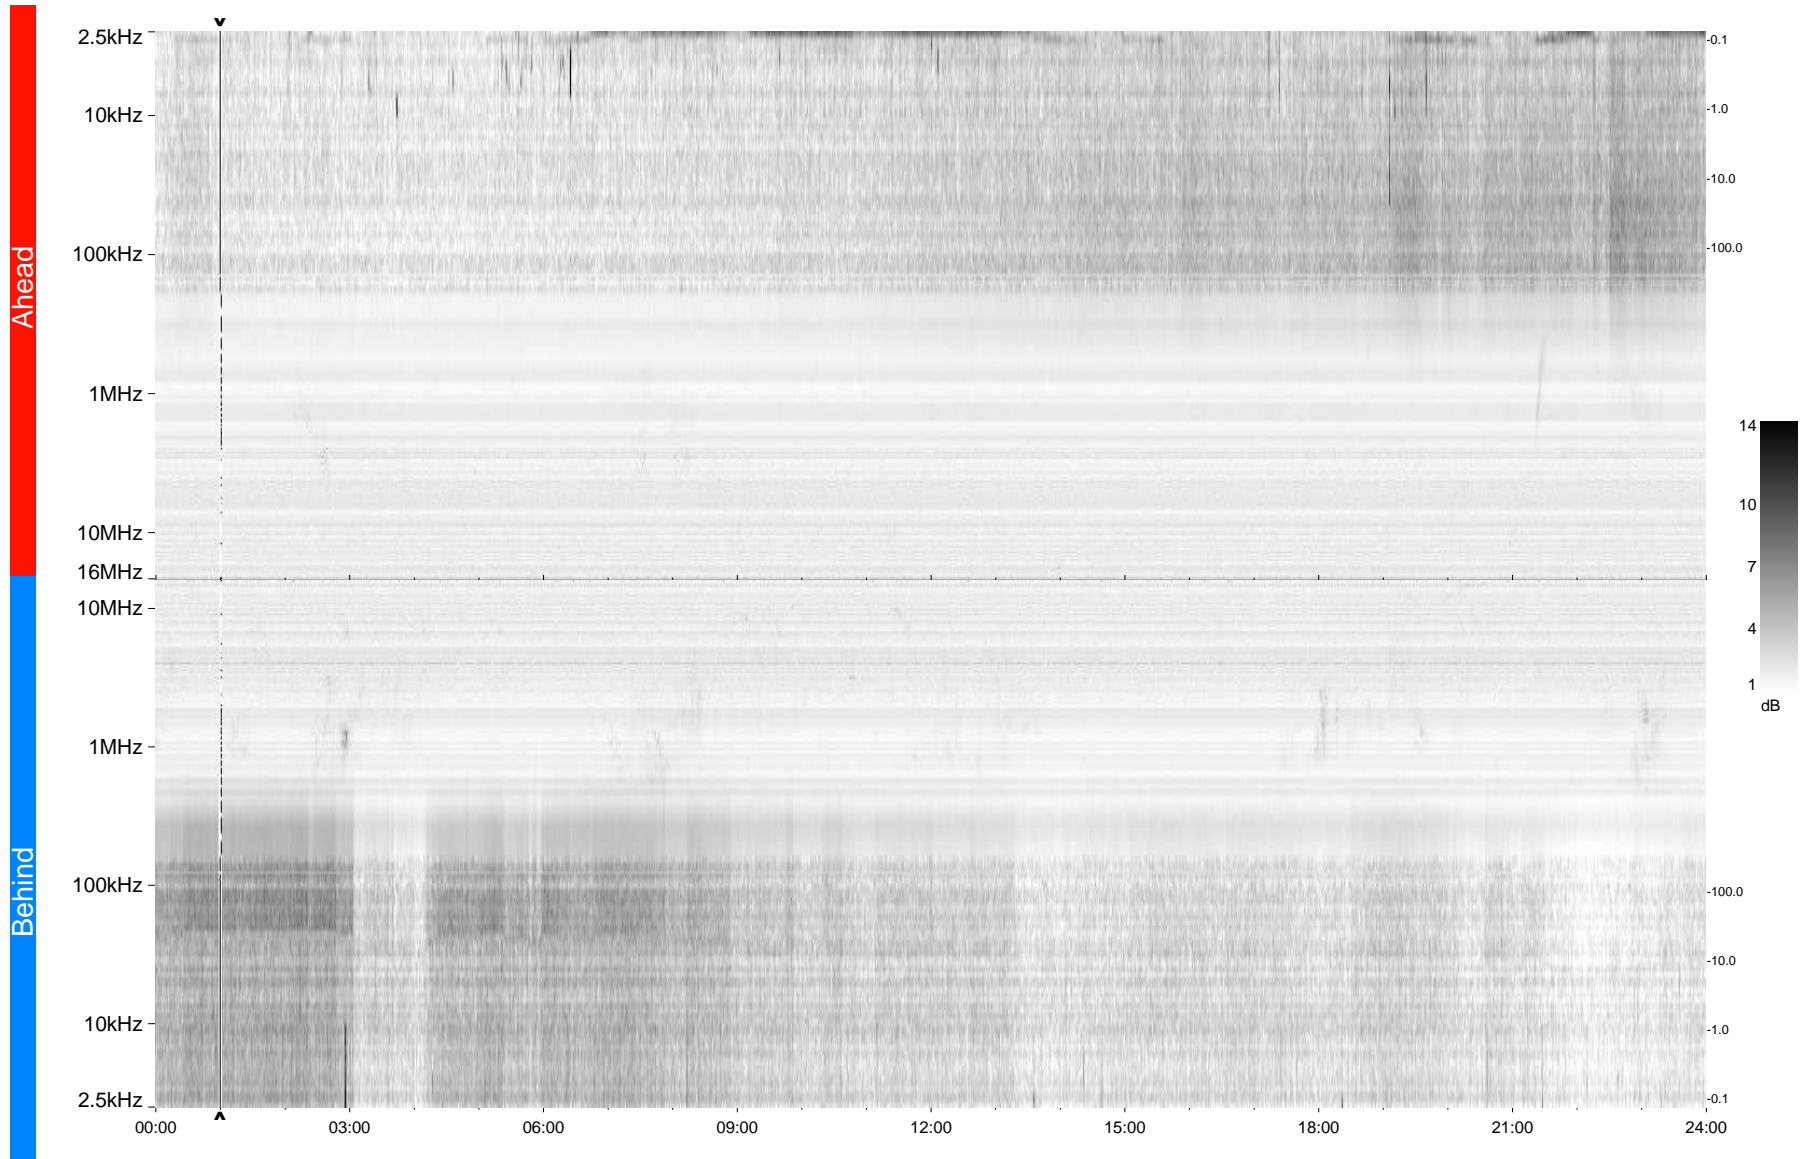

STEREO/WAVES Daily Summary - 03-Oct-2009 (DOY 276)

Ahead source file = swaves_ahead_2009_276_1_04.fin
Ahead PSE Angle = xxx.x

Behind PSE Angle = xxx.x
Behind source file = swaves_behind_2009_276_1_04.fin

Time (UTC)