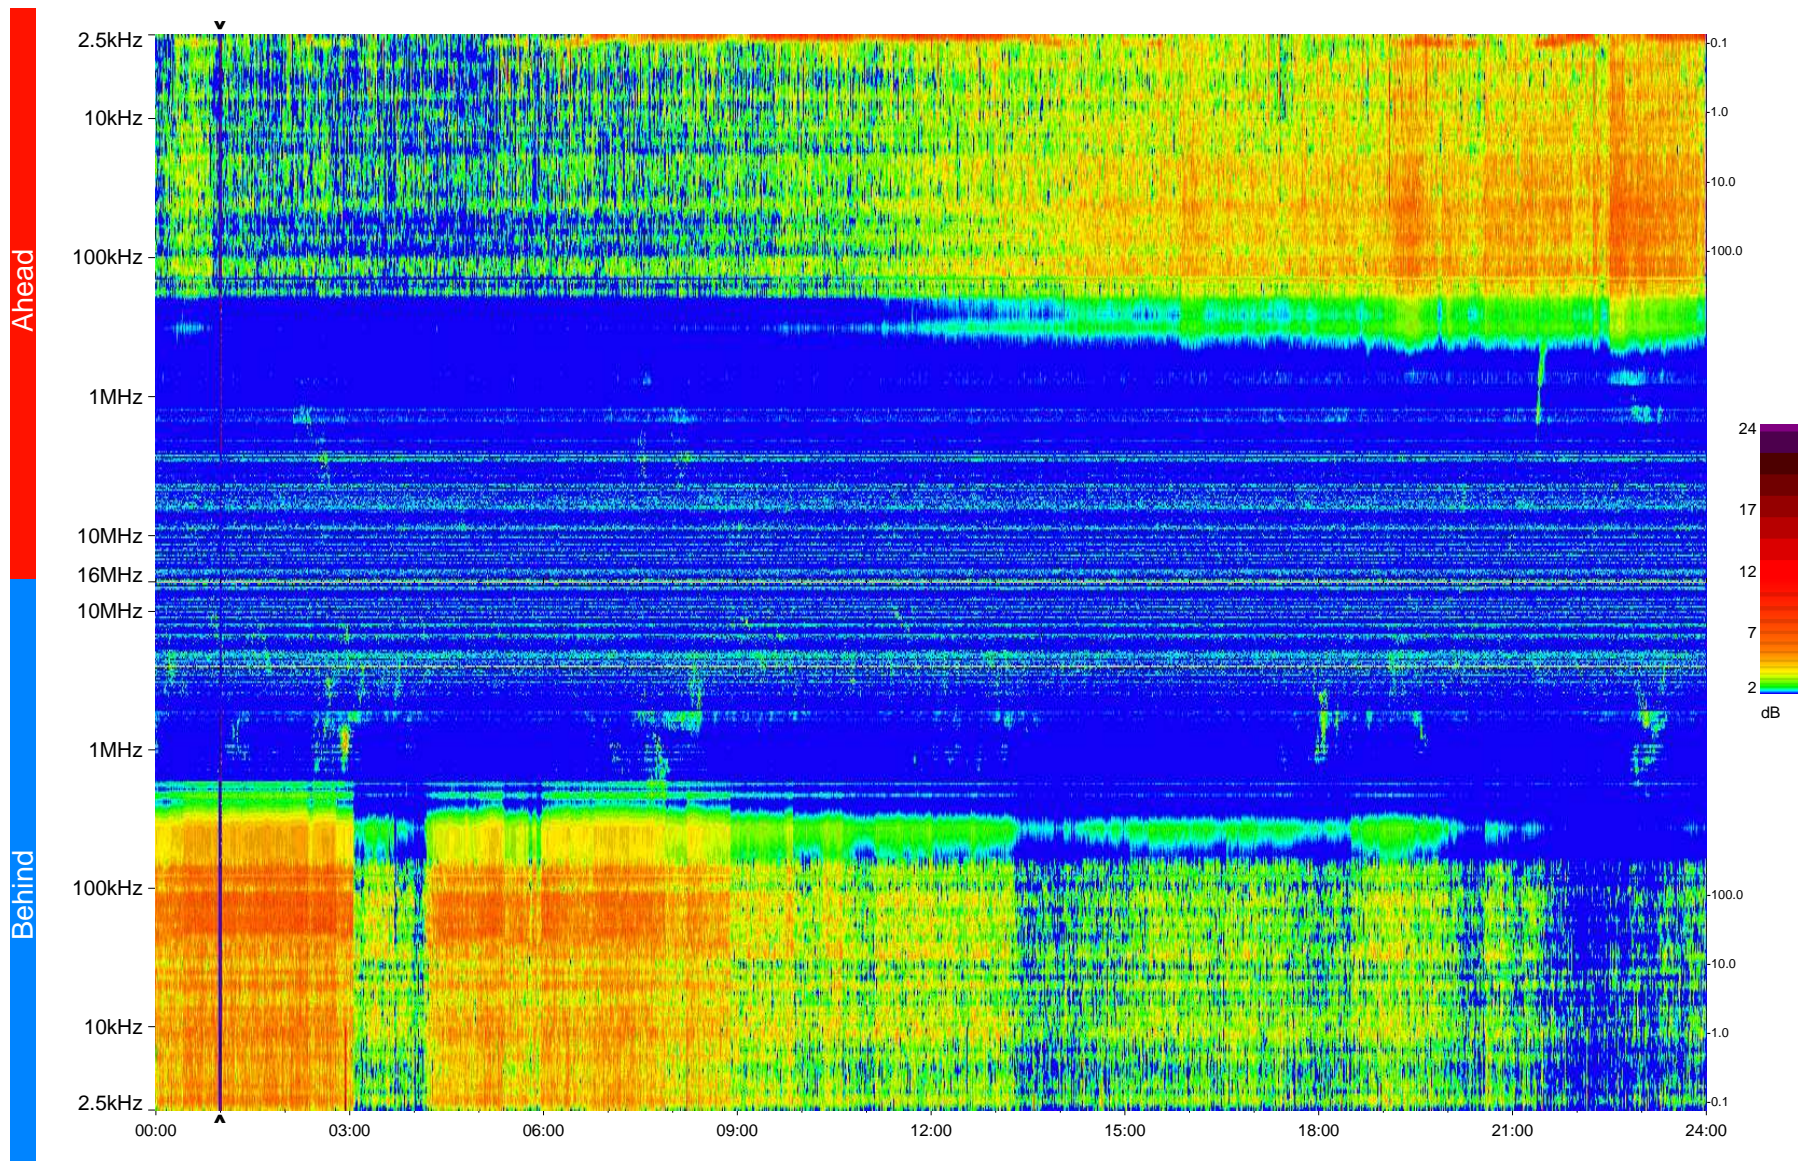

# STEREO/WAVES Daily Summary - 03-Oct-2009 (DOY 276)

Ahead source file = swaves\_ahead\_2009\_276\_1\_04.fin  
Ahead PSE Angle = xxx.x

Behind PSE Angle = xxx.x  
Behind source file = swaves\_behind\_2009\_276\_1\_04.fin

Time (UTC)