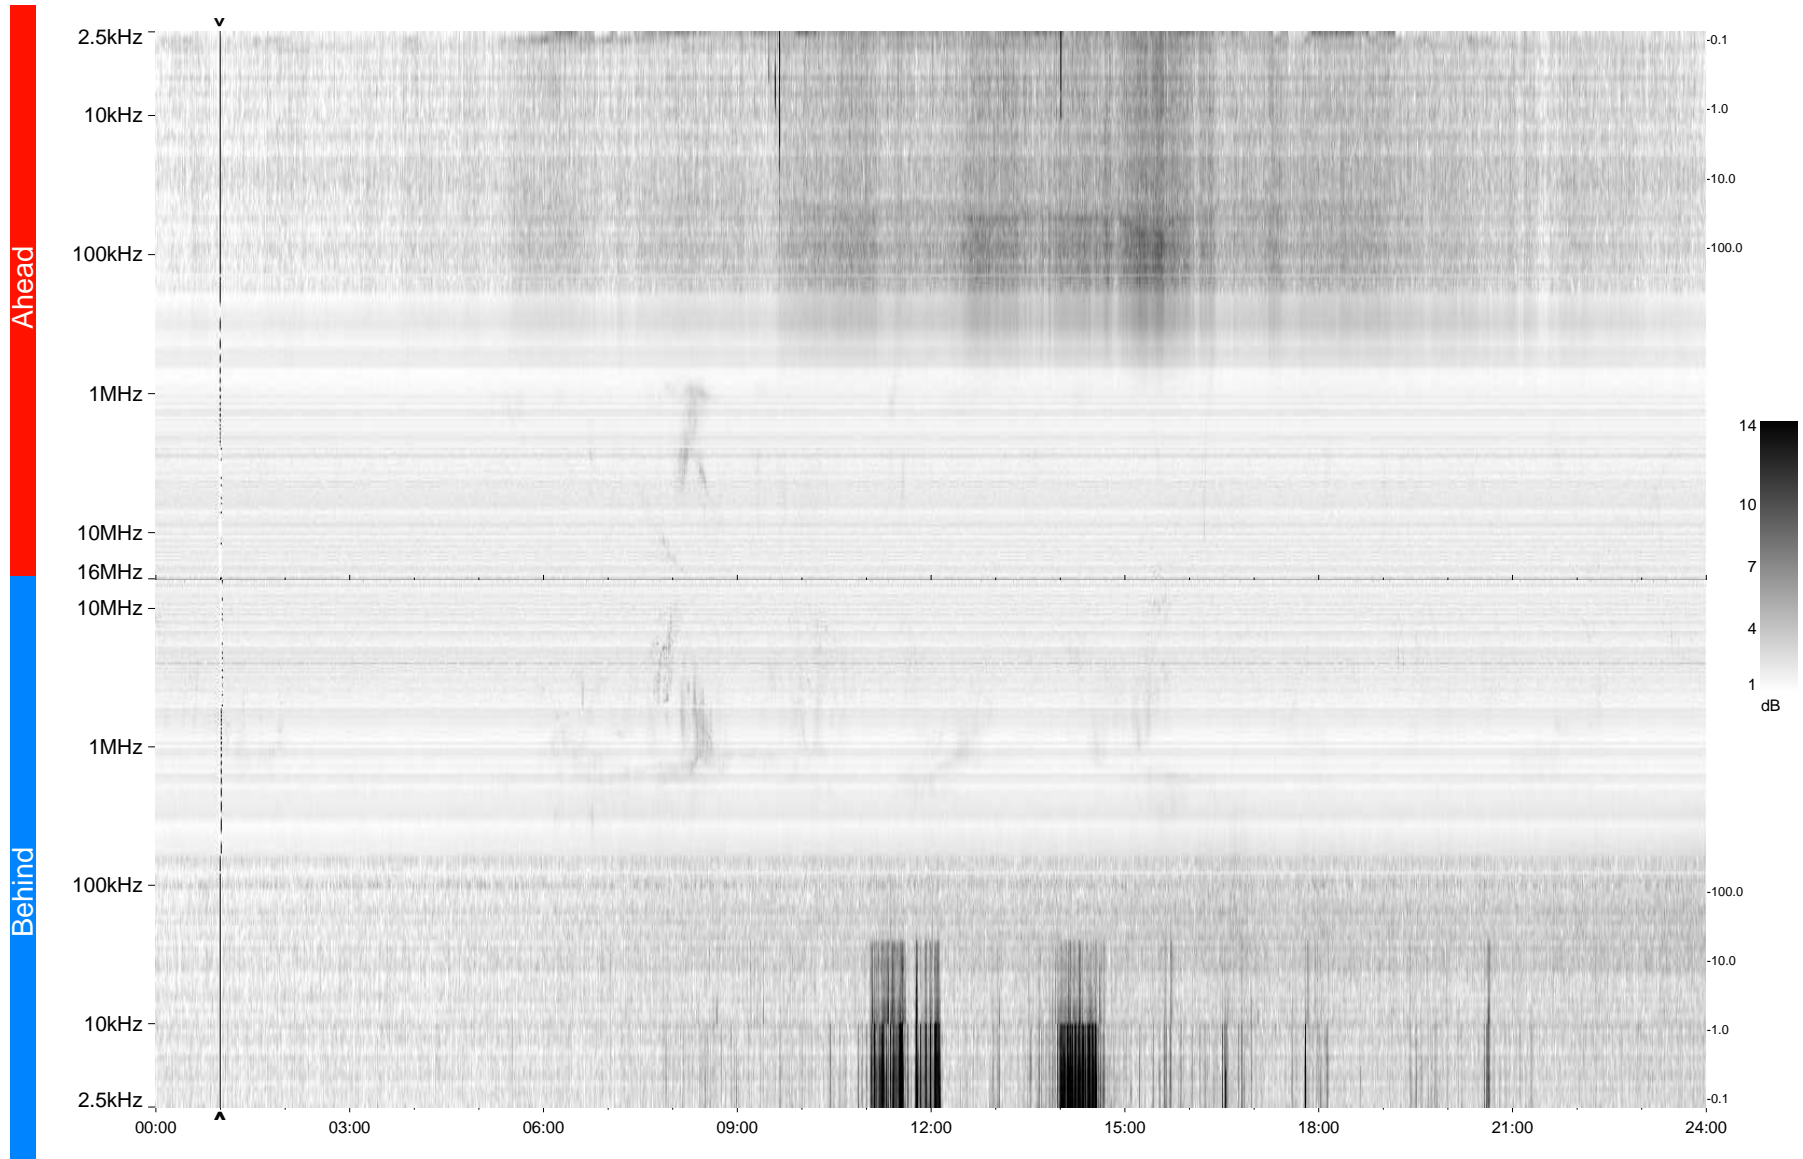

# STEREO/WAVES Daily Summary - 01-Oct-2009 (DOY 274)

Ahead source file = swaves\_ahead\_2009\_274\_1\_04.fin  
Ahead PSE Angle = xxx.x

Behind PSE Angle = xxx.x  
Behind source file = swaves\_behind\_2009\_274\_1\_04.fin

Time (UTC)