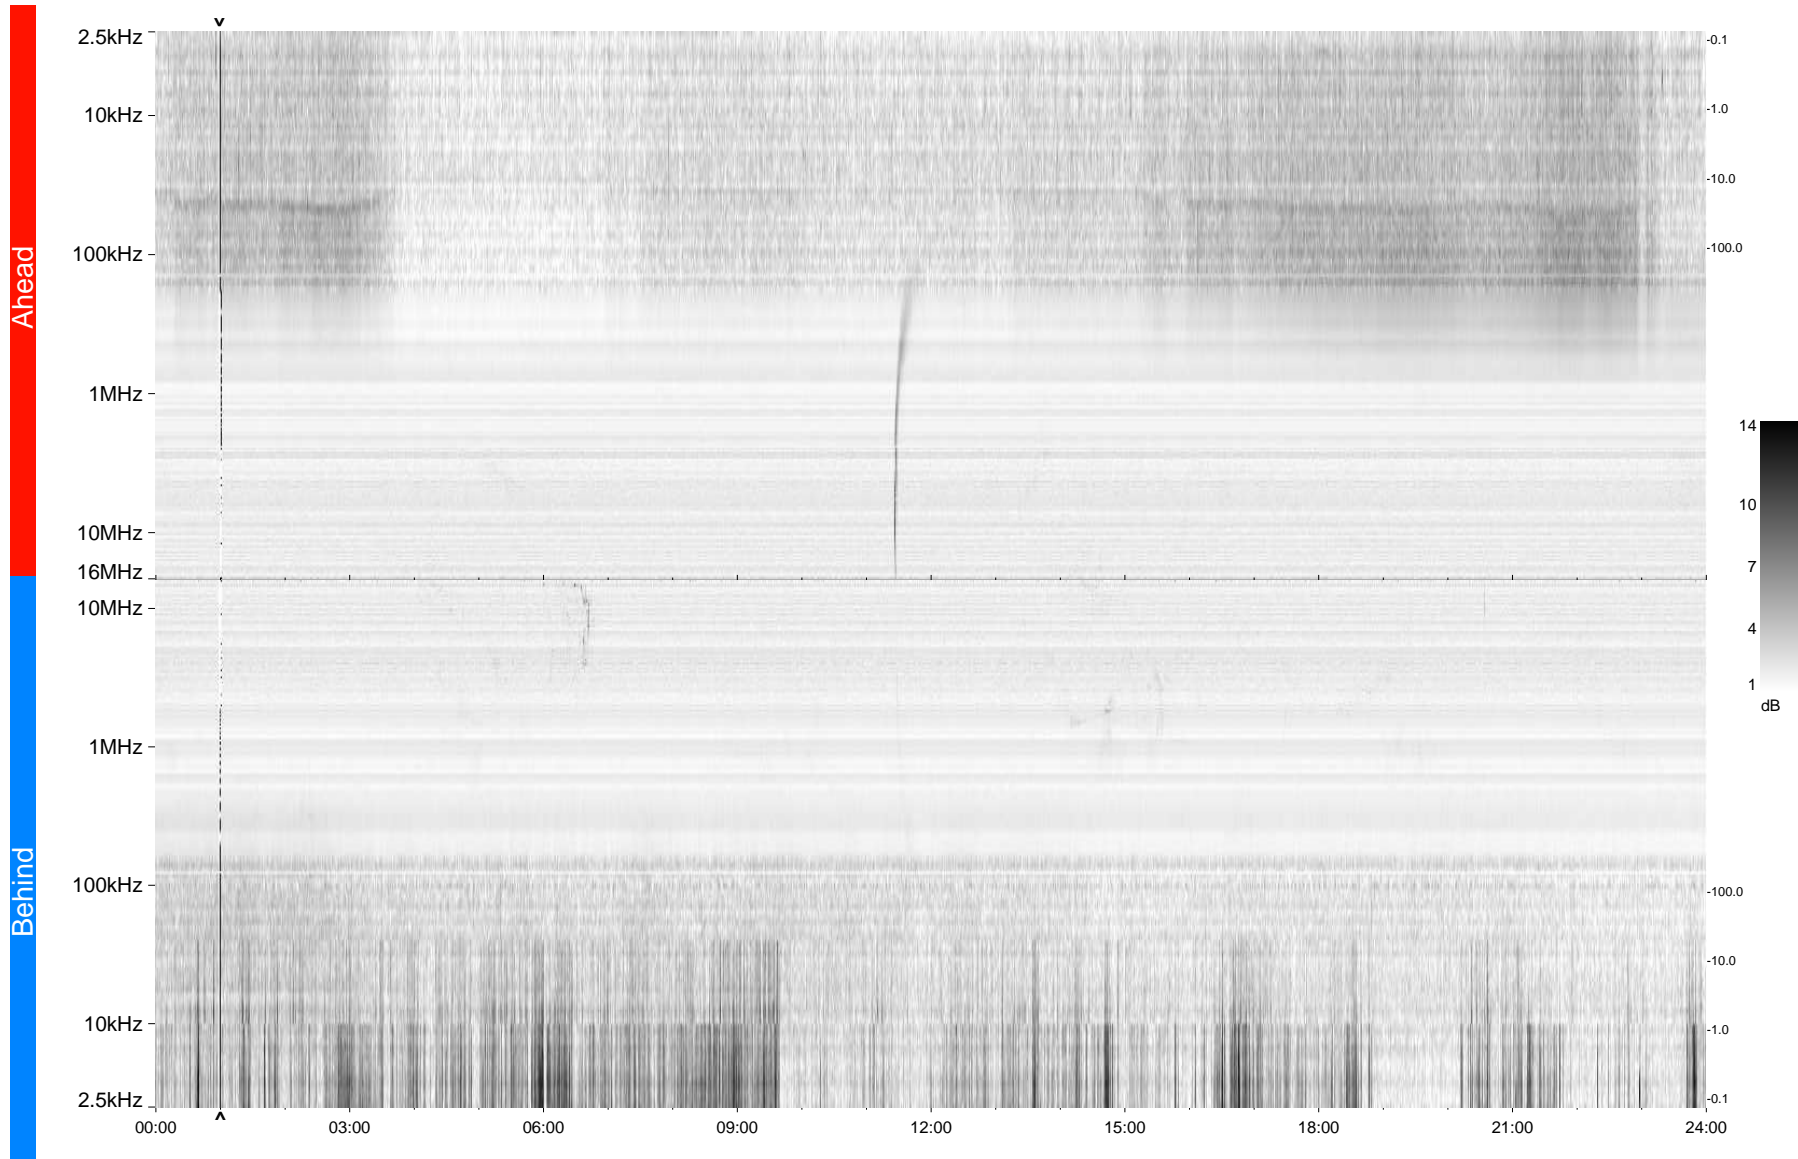

STEREO/WAVES Daily Summary - 29-Sep-2009 (DOY 272)

Ahead source file = swaves_ahead_2009_272_1_04.fin
Ahead PSE Angle = xxx.x

Behind PSE Angle = xxx.x
Behind source file = swaves_behind_2009_272_1_04.fin

Time (UTC)