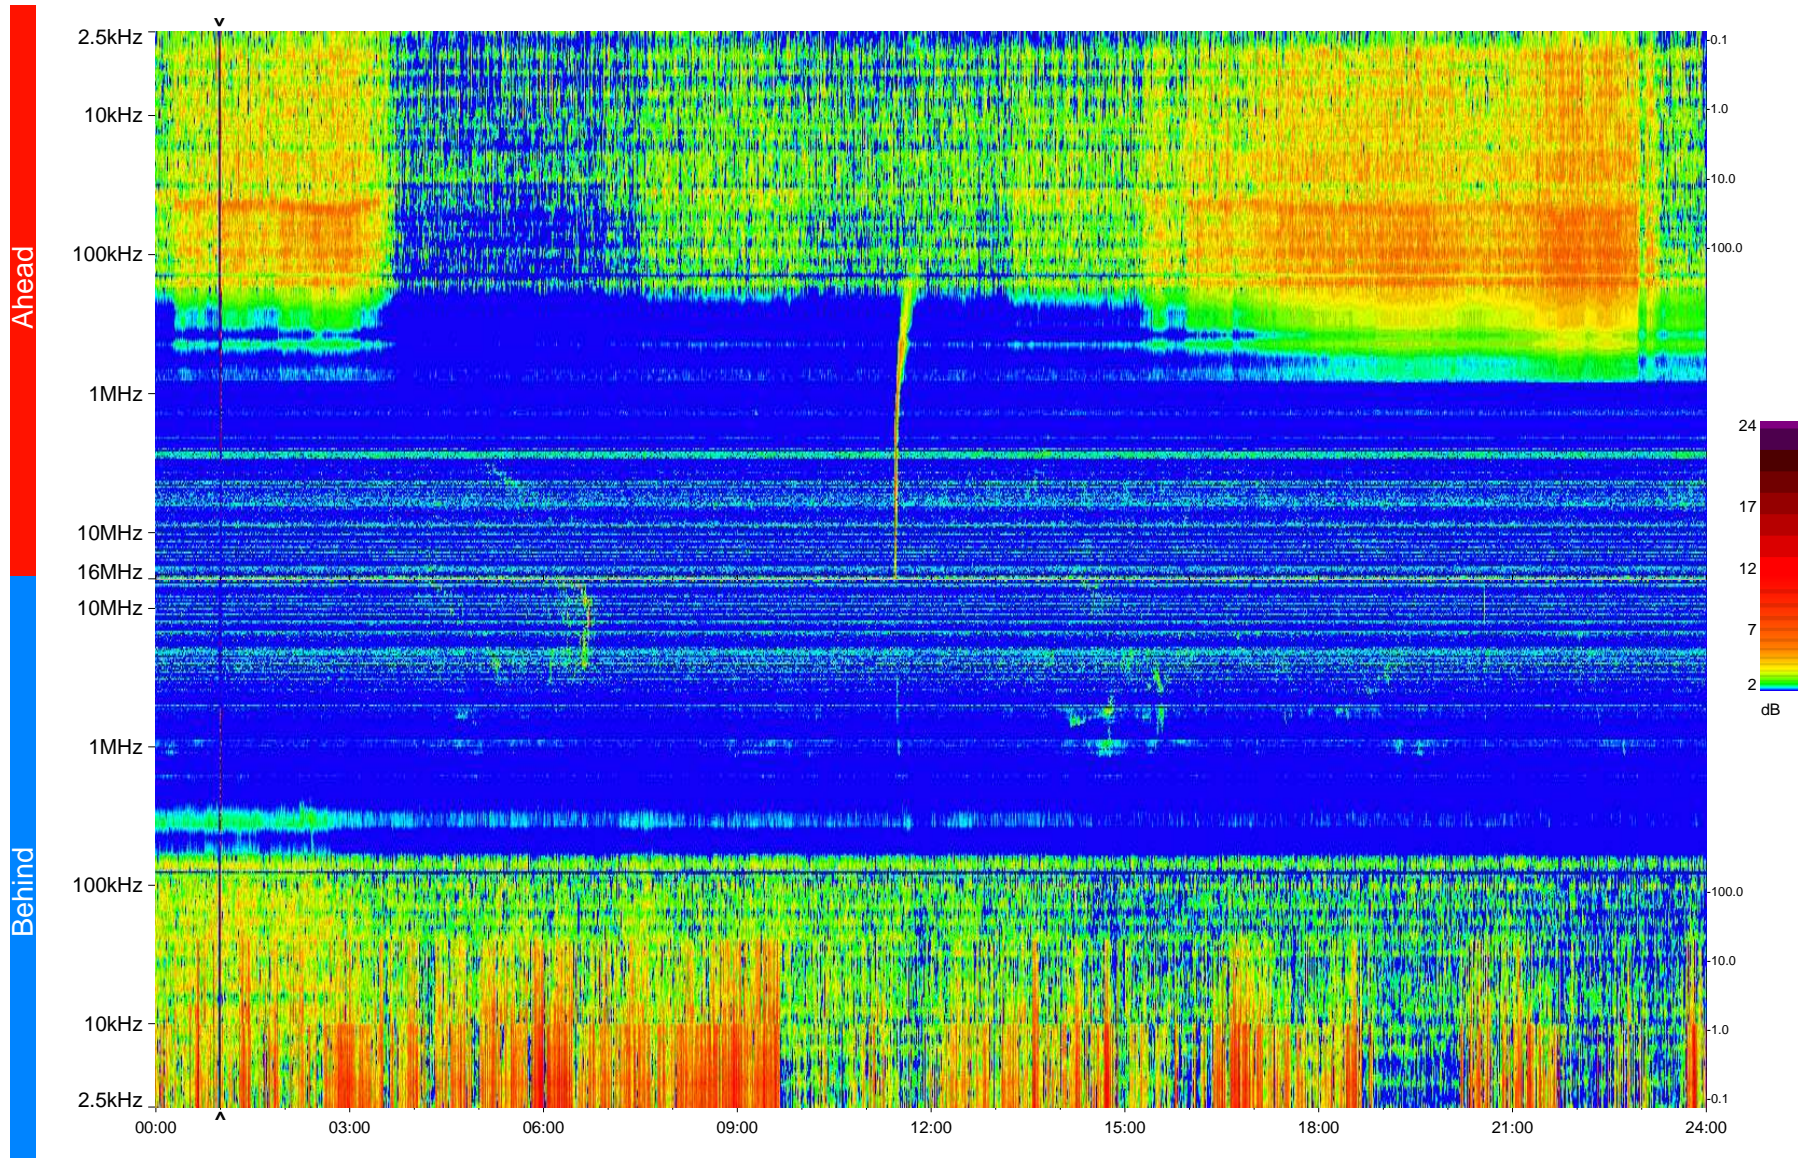

STEREO/WAVES Daily Summary - 29-Sep-2009 (DOY 272)

Ahead source file = swaves_ahead_2009_272_1_04.fin
Ahead PSE Angle = xxx.x

Behind PSE Angle = xxx.x
Behind source file = swaves_behind_2009_272_1_04.fin

Time (UTC)