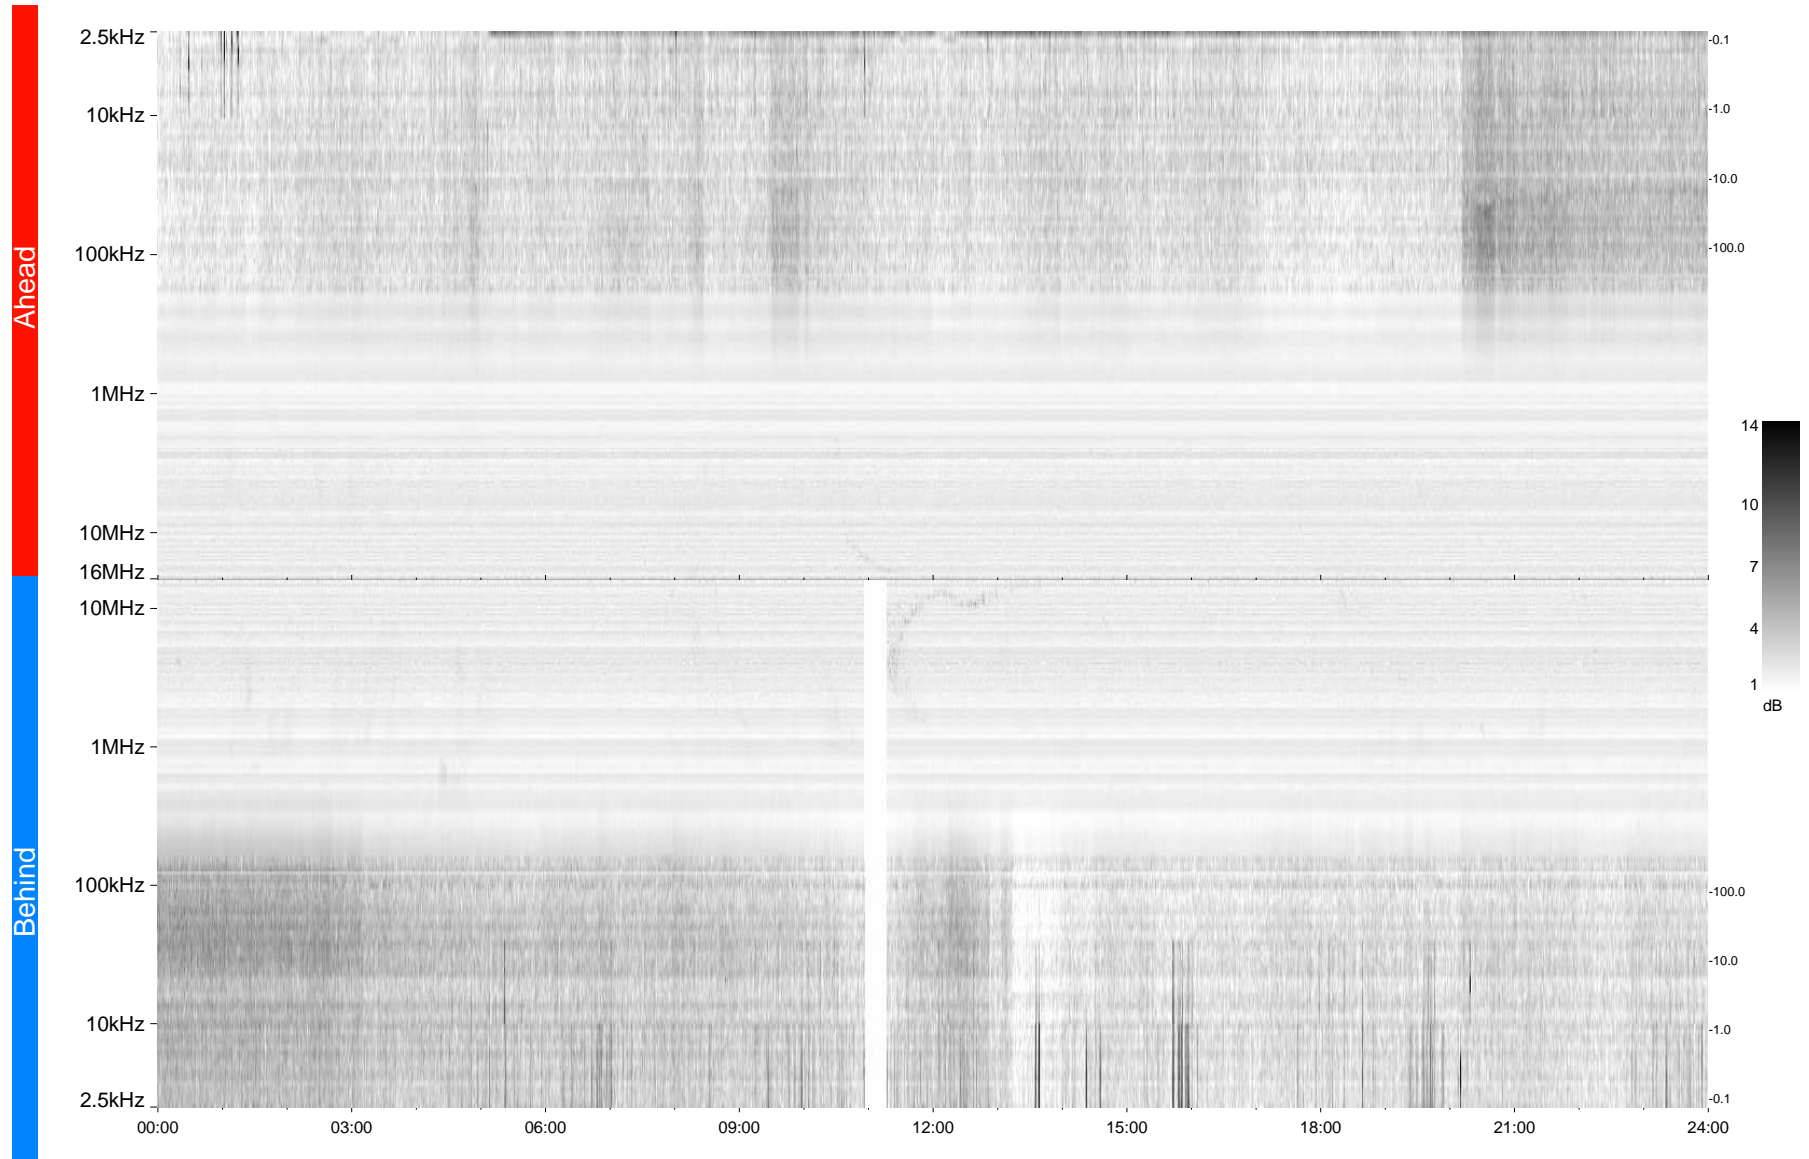

# STEREO/WAVES Daily Summary - 28-Sep-2009 (DOY 271)

Ahead source file = swaves\_ahead\_2009\_271\_1\_04.fin  
Ahead PSE Angle = xxx.x

Behind PSE Angle = xxx.x  
Behind source file = swaves\_behind\_2009\_271\_1\_04.fin

Time (UTC)