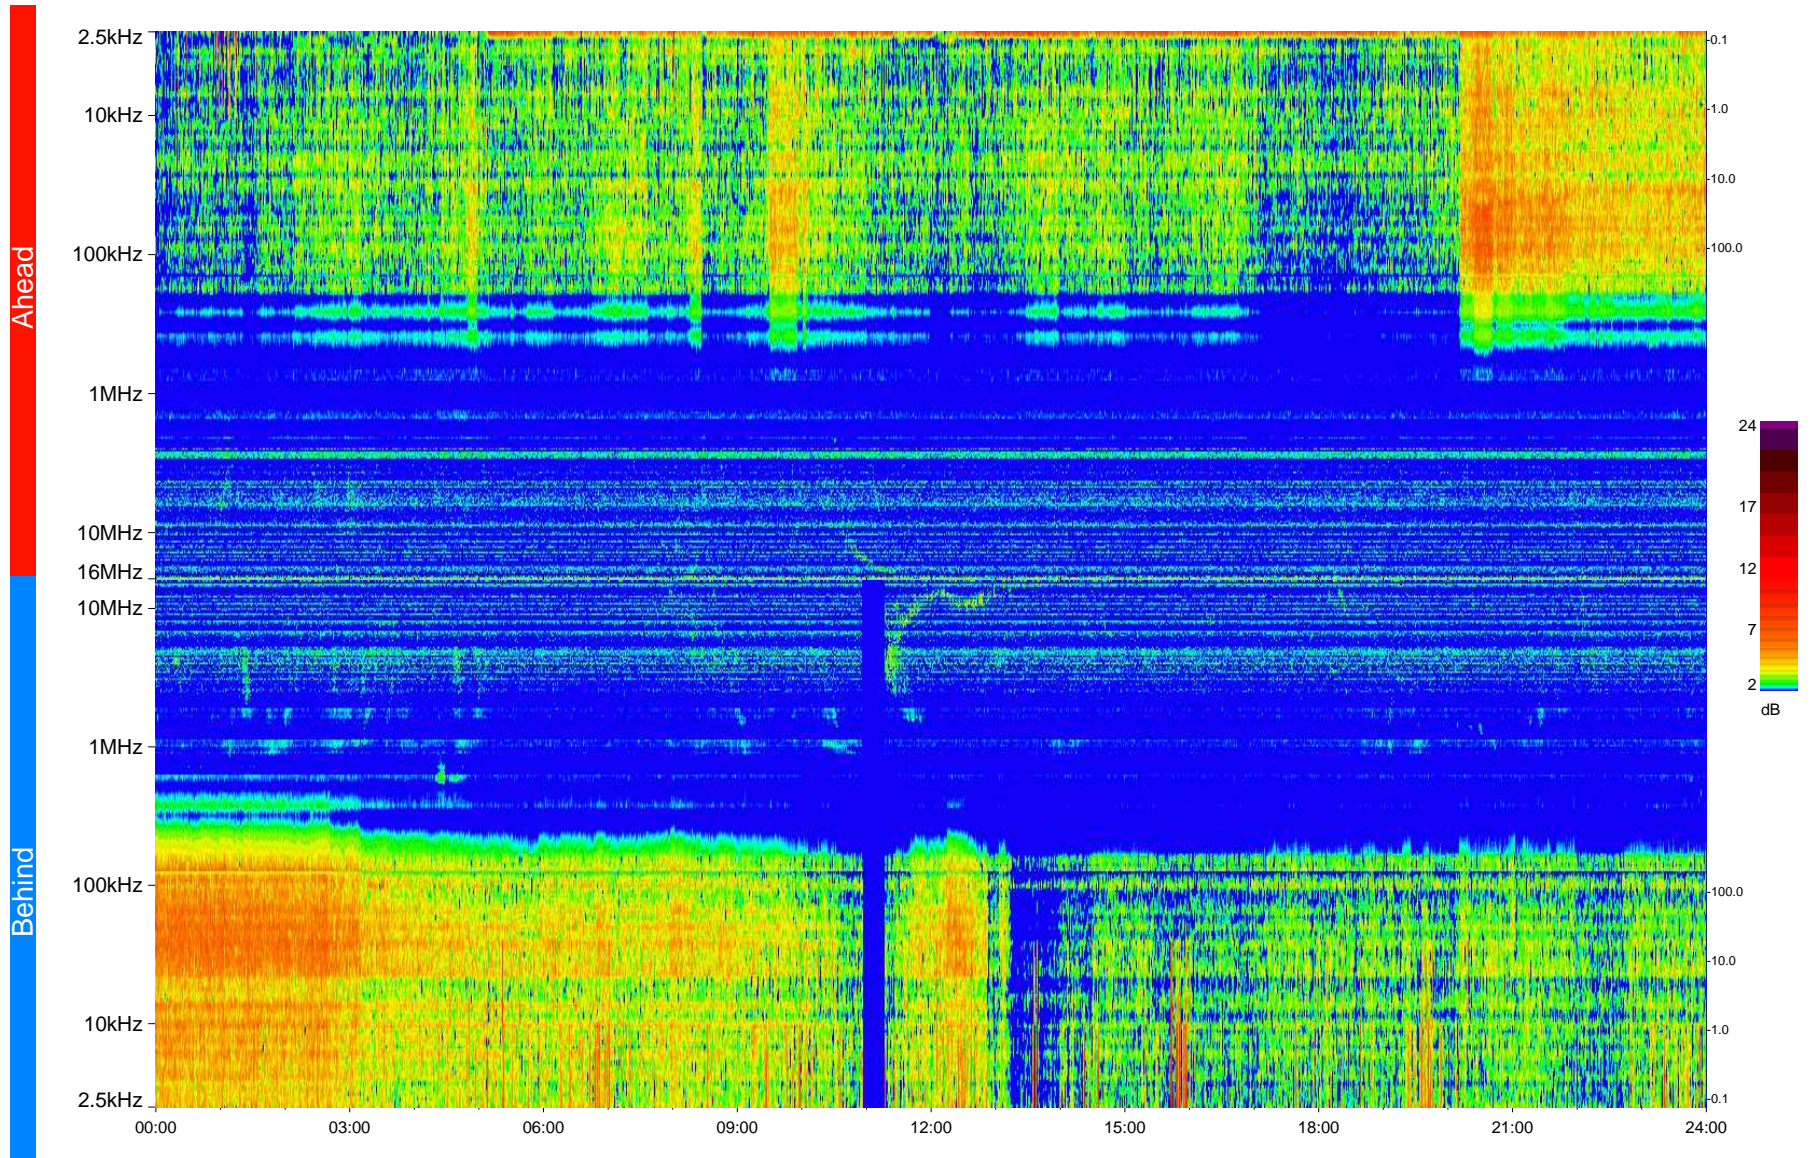

# STEREO/WAVES Daily Summary - 28-Sep-2009 (DOY 271)

Ahead source file = swaves\_ahead\_2009\_271\_1\_04.fin  
Ahead PSE Angle = xxx.x

Behind PSE Angle = xxx.x  
Behind source file = swaves\_behind\_2009\_271\_1\_04.fin

Time (UTC)