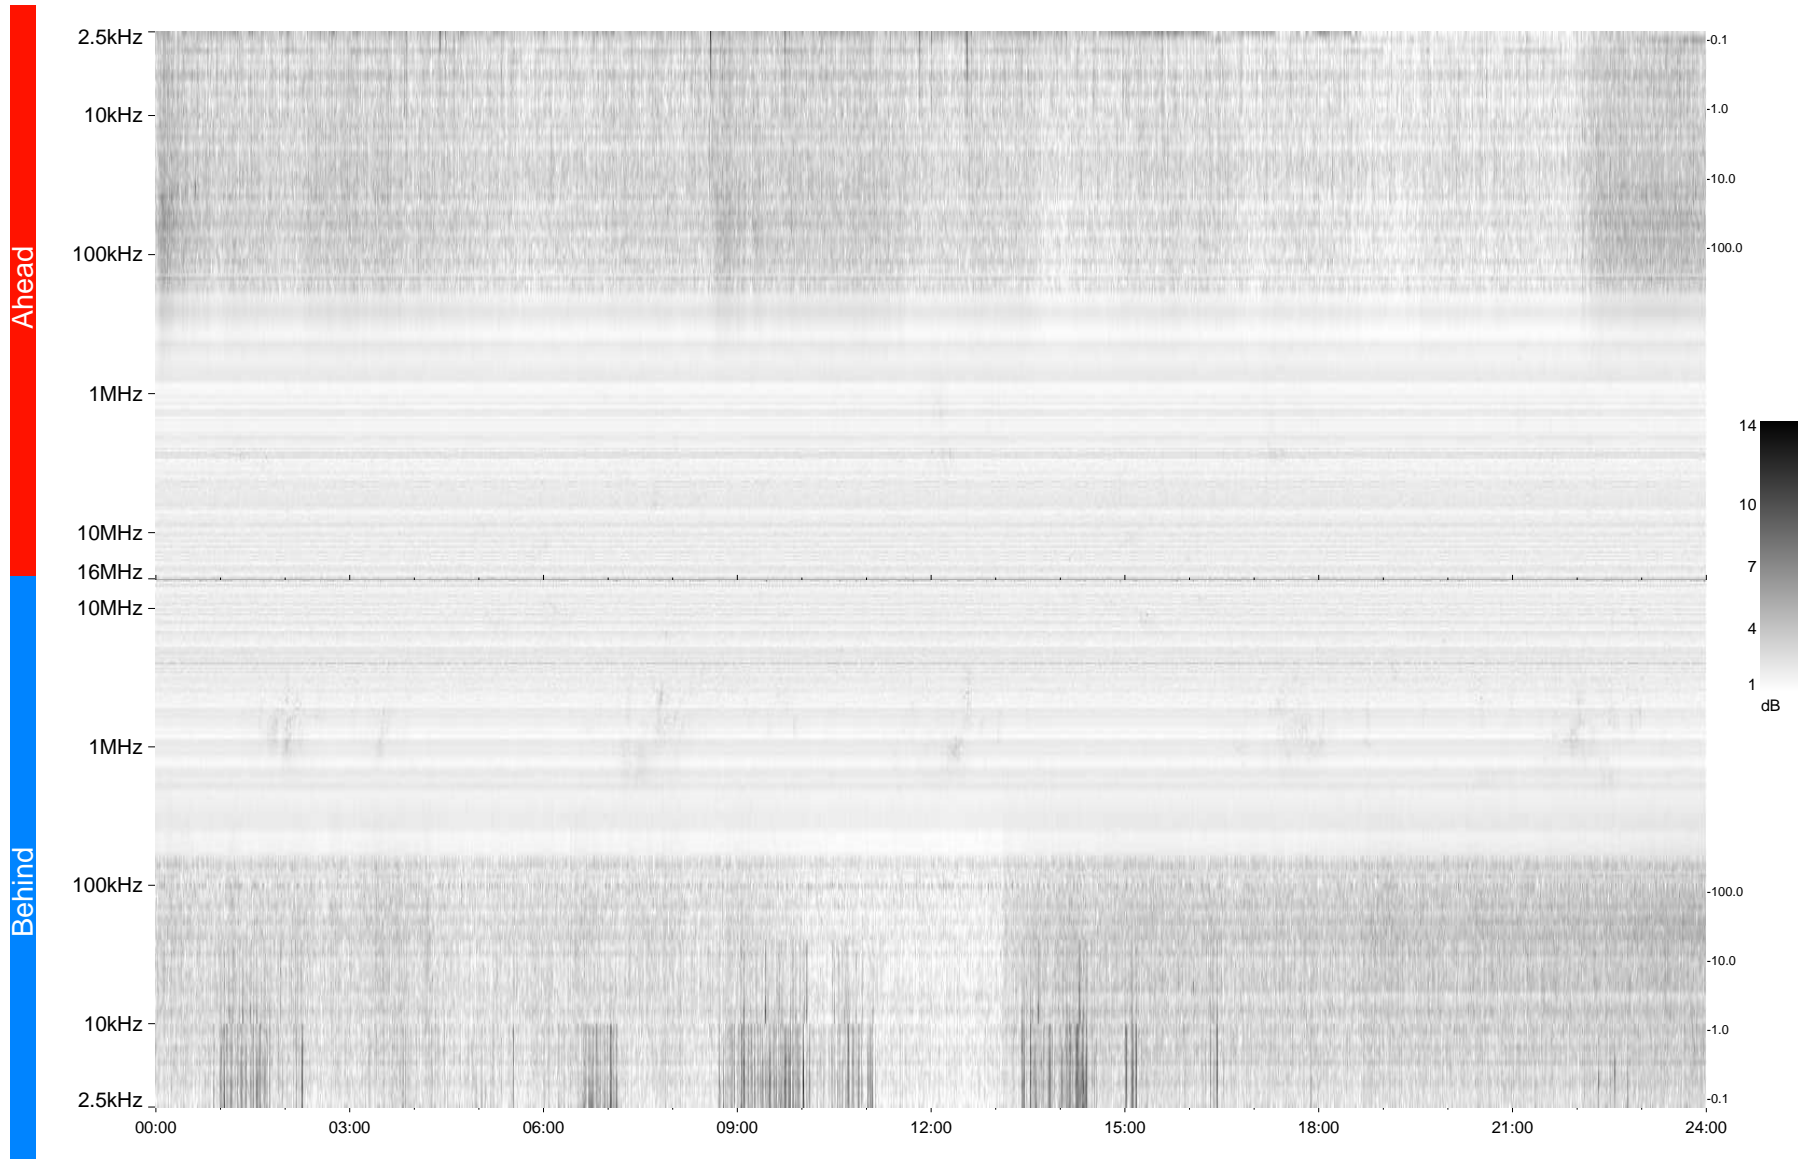

# STEREO/WAVES Daily Summary - 26-Sep-2009 (DOY 269)

Ahead source file = swaves\_ahead\_2009\_269\_1\_04.fin  
Ahead PSE Angle = xxx.x

Behind PSE Angle = xxx.x  
Behind source file = swaves\_behind\_2009\_269\_1\_04.fin

Time (UTC)