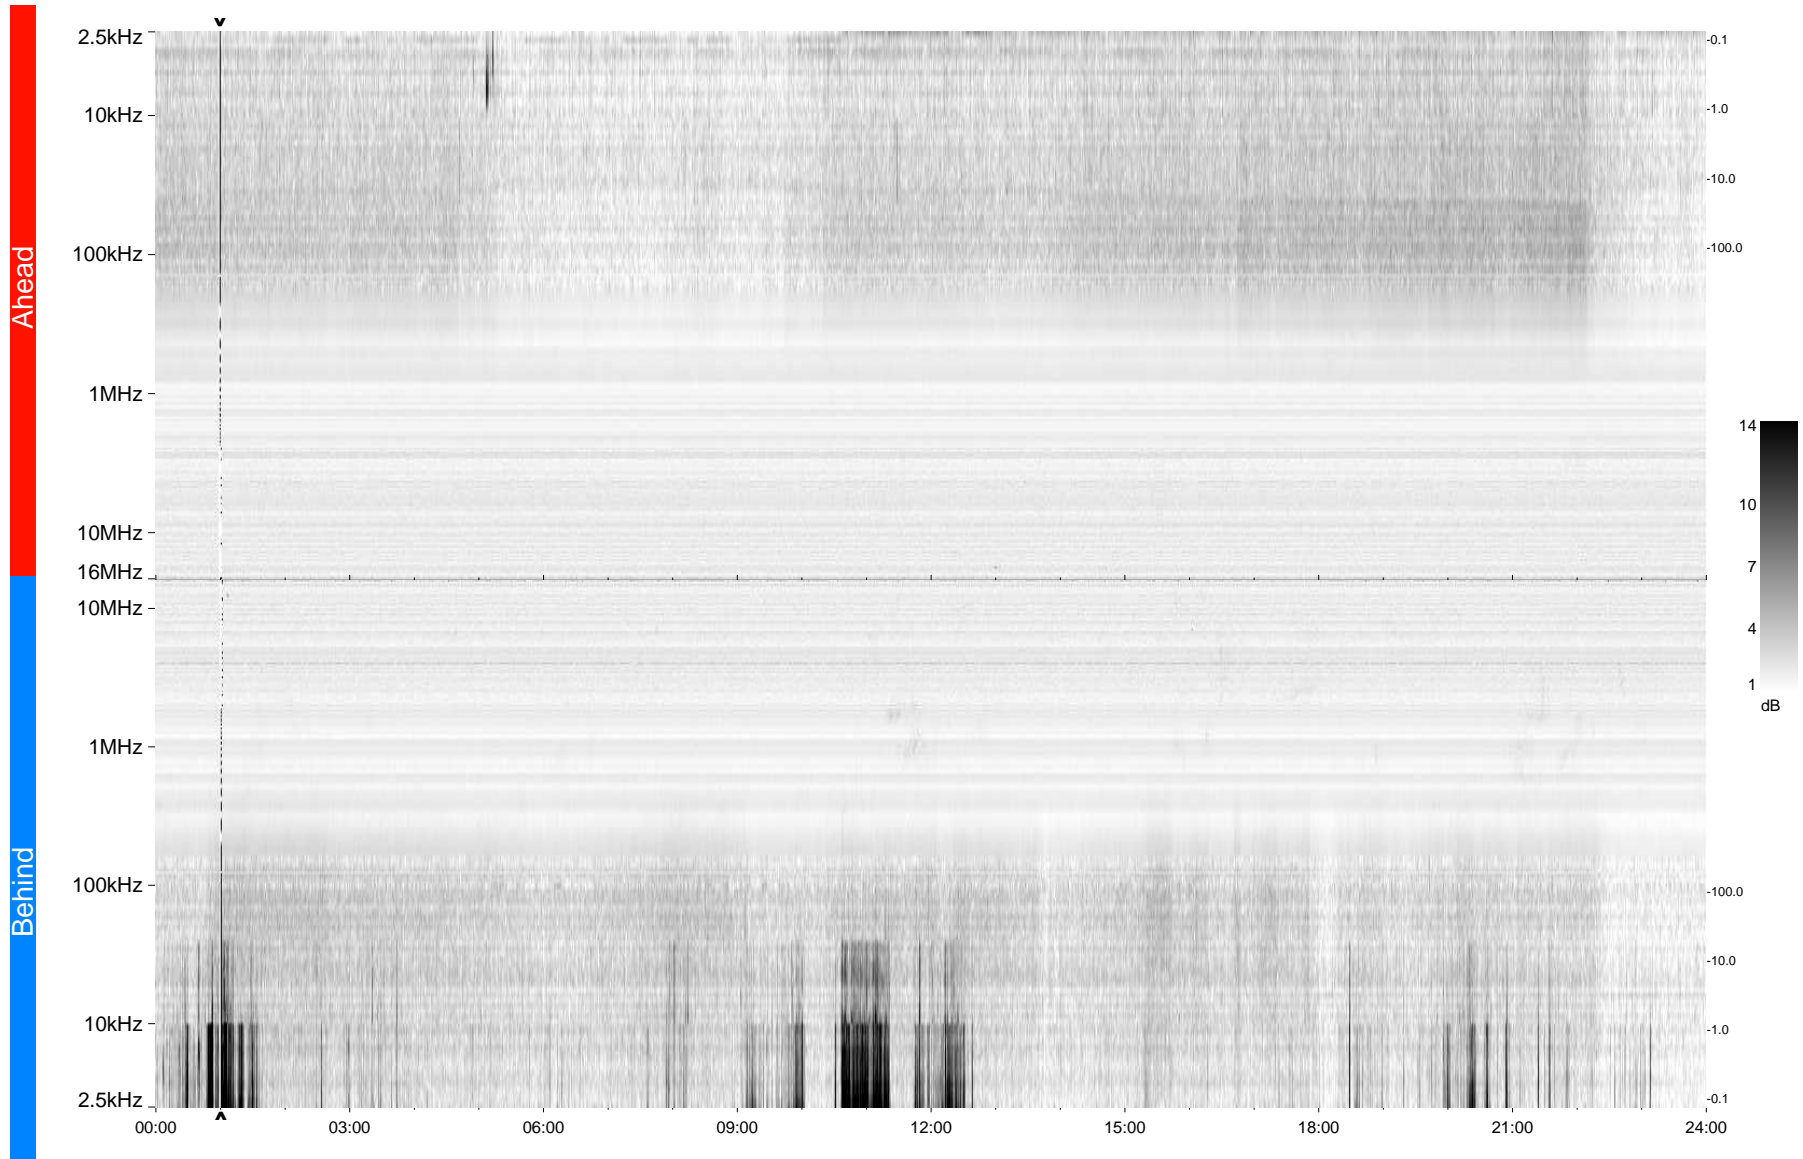

# STEREO/WAVES Daily Summary - 25-Sep-2009 (DOY 268)

Ahead source file = swaves\_ahead\_2009\_268\_1\_04.fin  
Ahead PSE Angle = xxx.x

Behind PSE Angle = xxx.x  
Behind source file = swaves\_behind\_2009\_268\_1\_04.fin

Time (UTC)