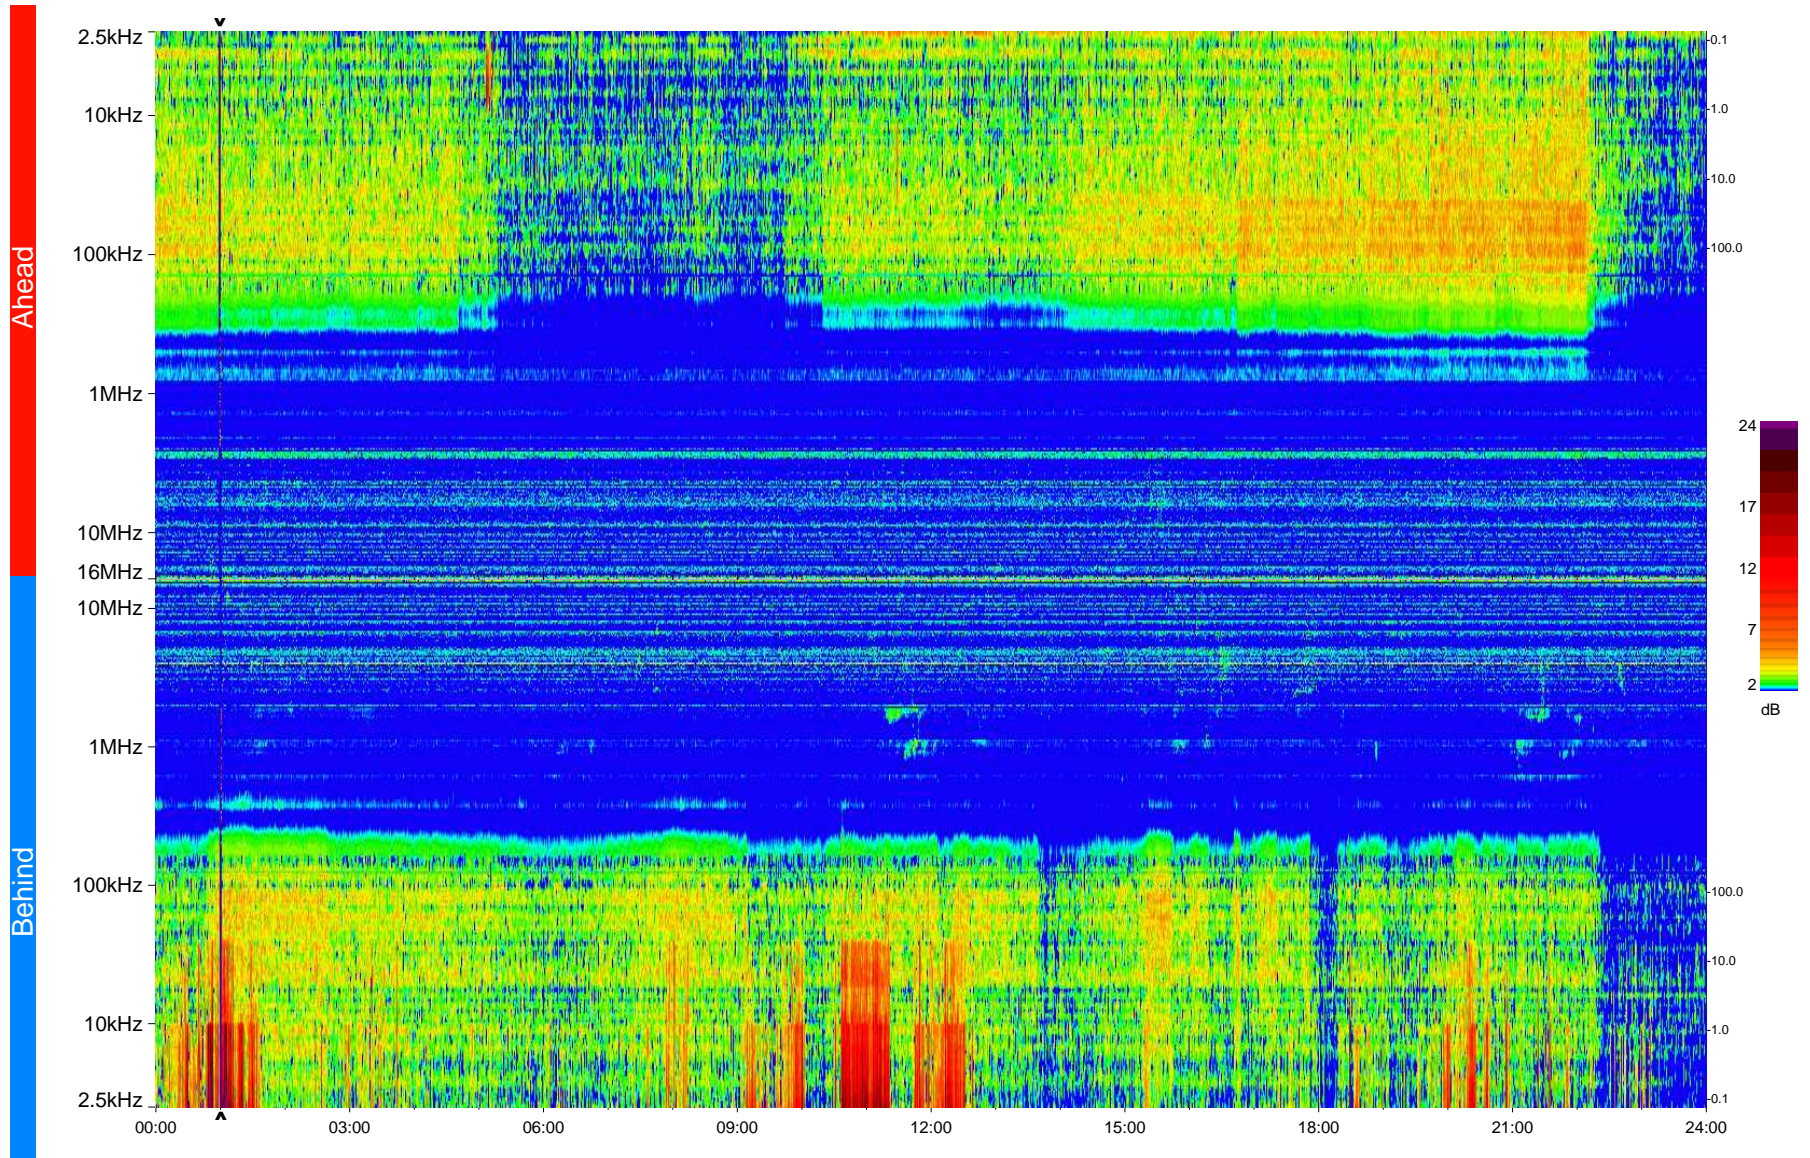

# STEREO/WAVES Daily Summary - 25-Sep-2009 (DOY 268)

Ahead source file = swaves\_ahead\_2009\_268\_1\_04.fin  
Ahead PSE Angle = xxx.x

Behind PSE Angle = xxx.x  
Behind source file = swaves\_behind\_2009\_268\_1\_04.fin

Time (UTC)