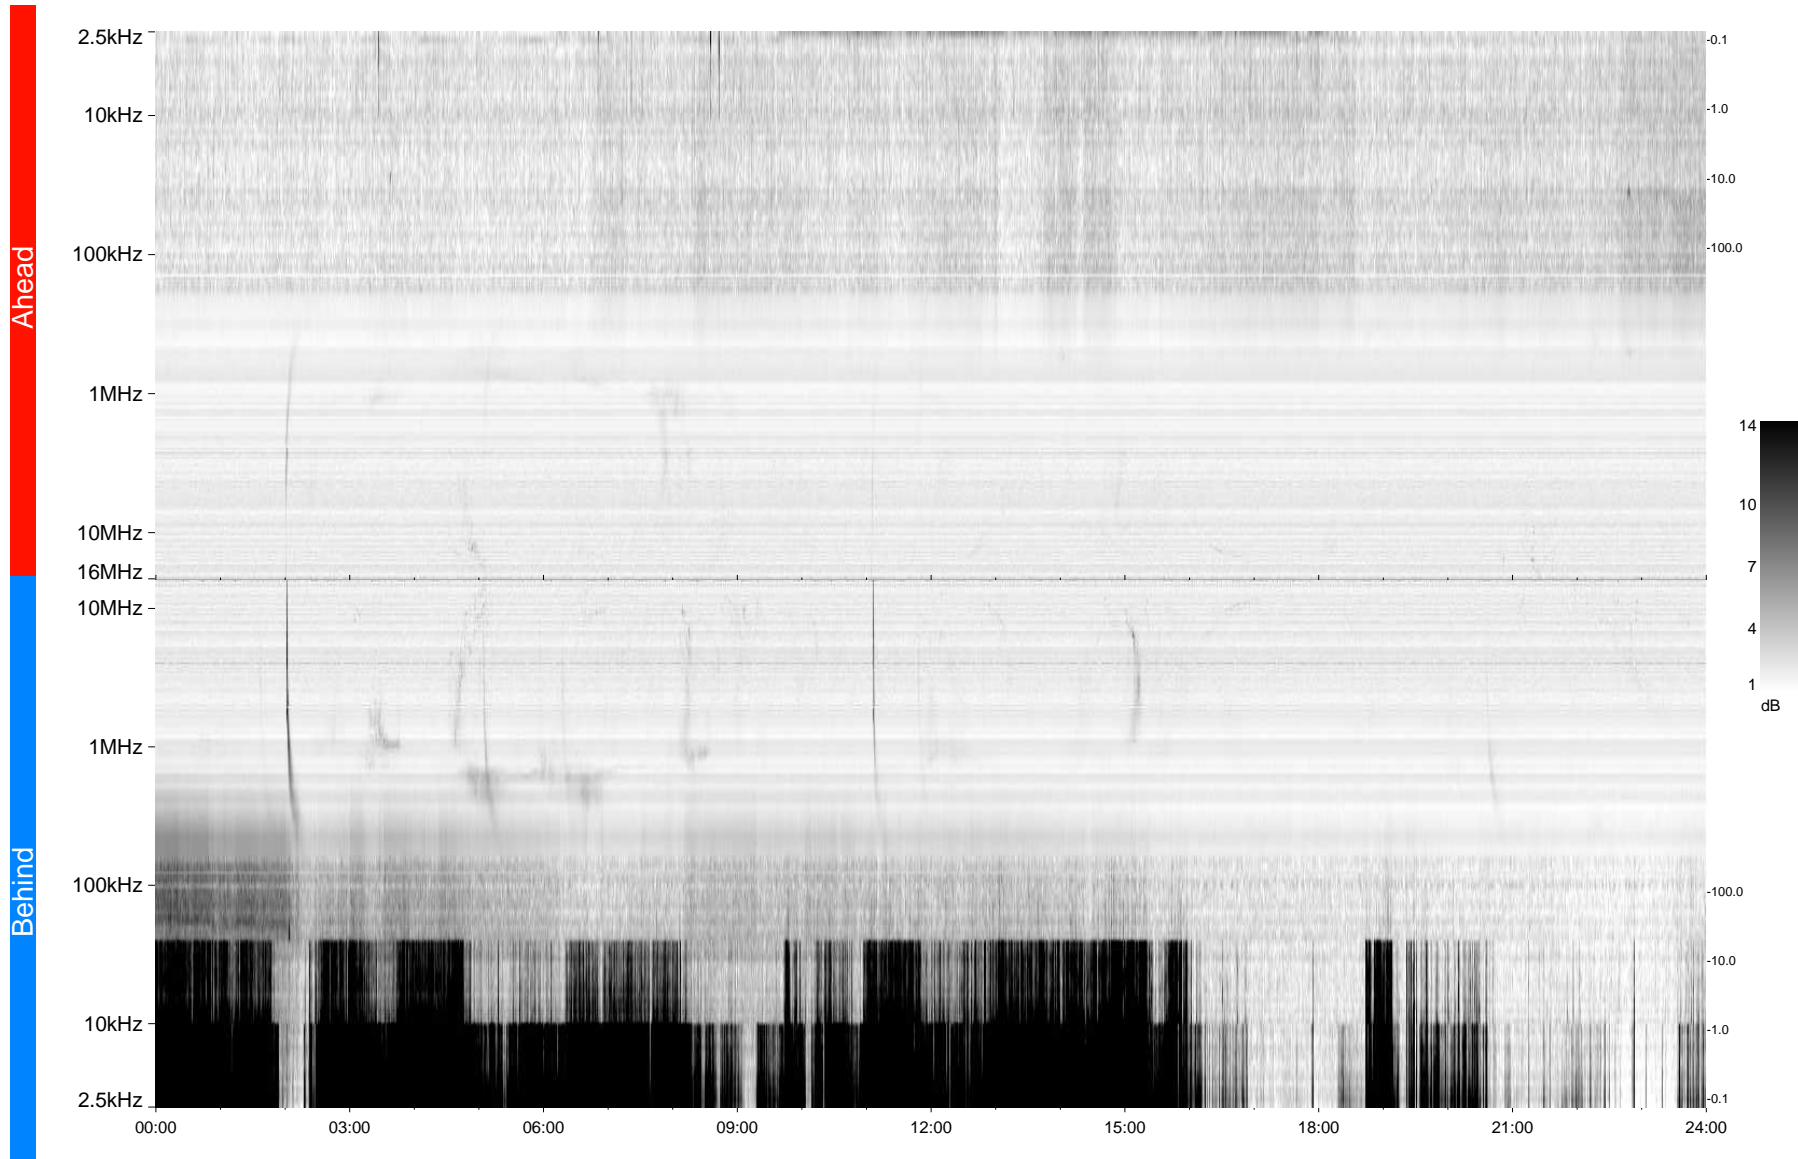

STEREO/WAVES Daily Summary - 24-Sep-2009 (DOY 267)

Ahead source file = swaves_ahead_2009_267_1_04.fin
Ahead PSE Angle = xxx.x

Behind PSE Angle = xxx.x
Behind source file = swaves_behind_2009_267_1_04.fin

Time (UTC)