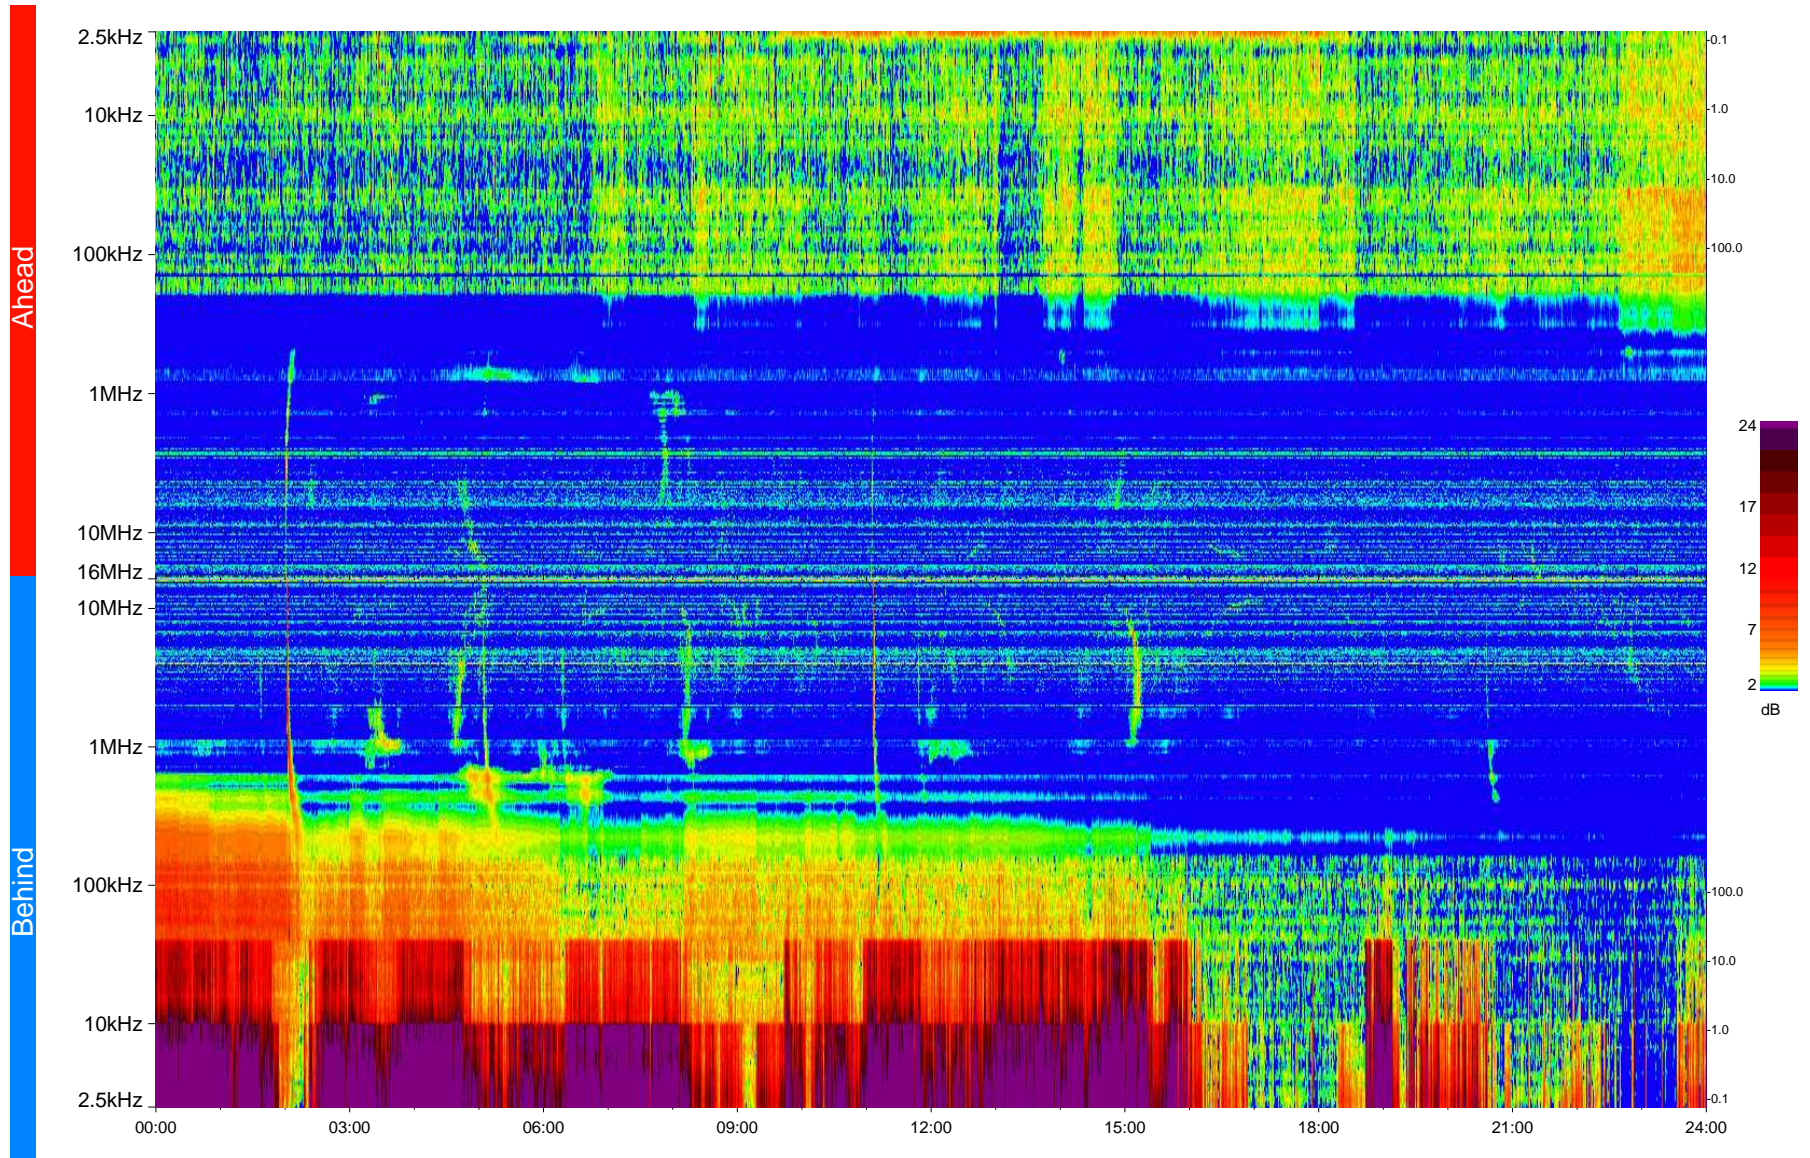

# STEREO/WAVES Daily Summary - 24-Sep-2009 (DOY 267)

Ahead source file = swaves\_ahead\_2009\_267\_1\_04.fin  
Ahead PSE Angle = xxx.x

Behind PSE Angle = xxx.x  
Behind source file = swaves\_behind\_2009\_267\_1\_04.fin

Time (UTC)