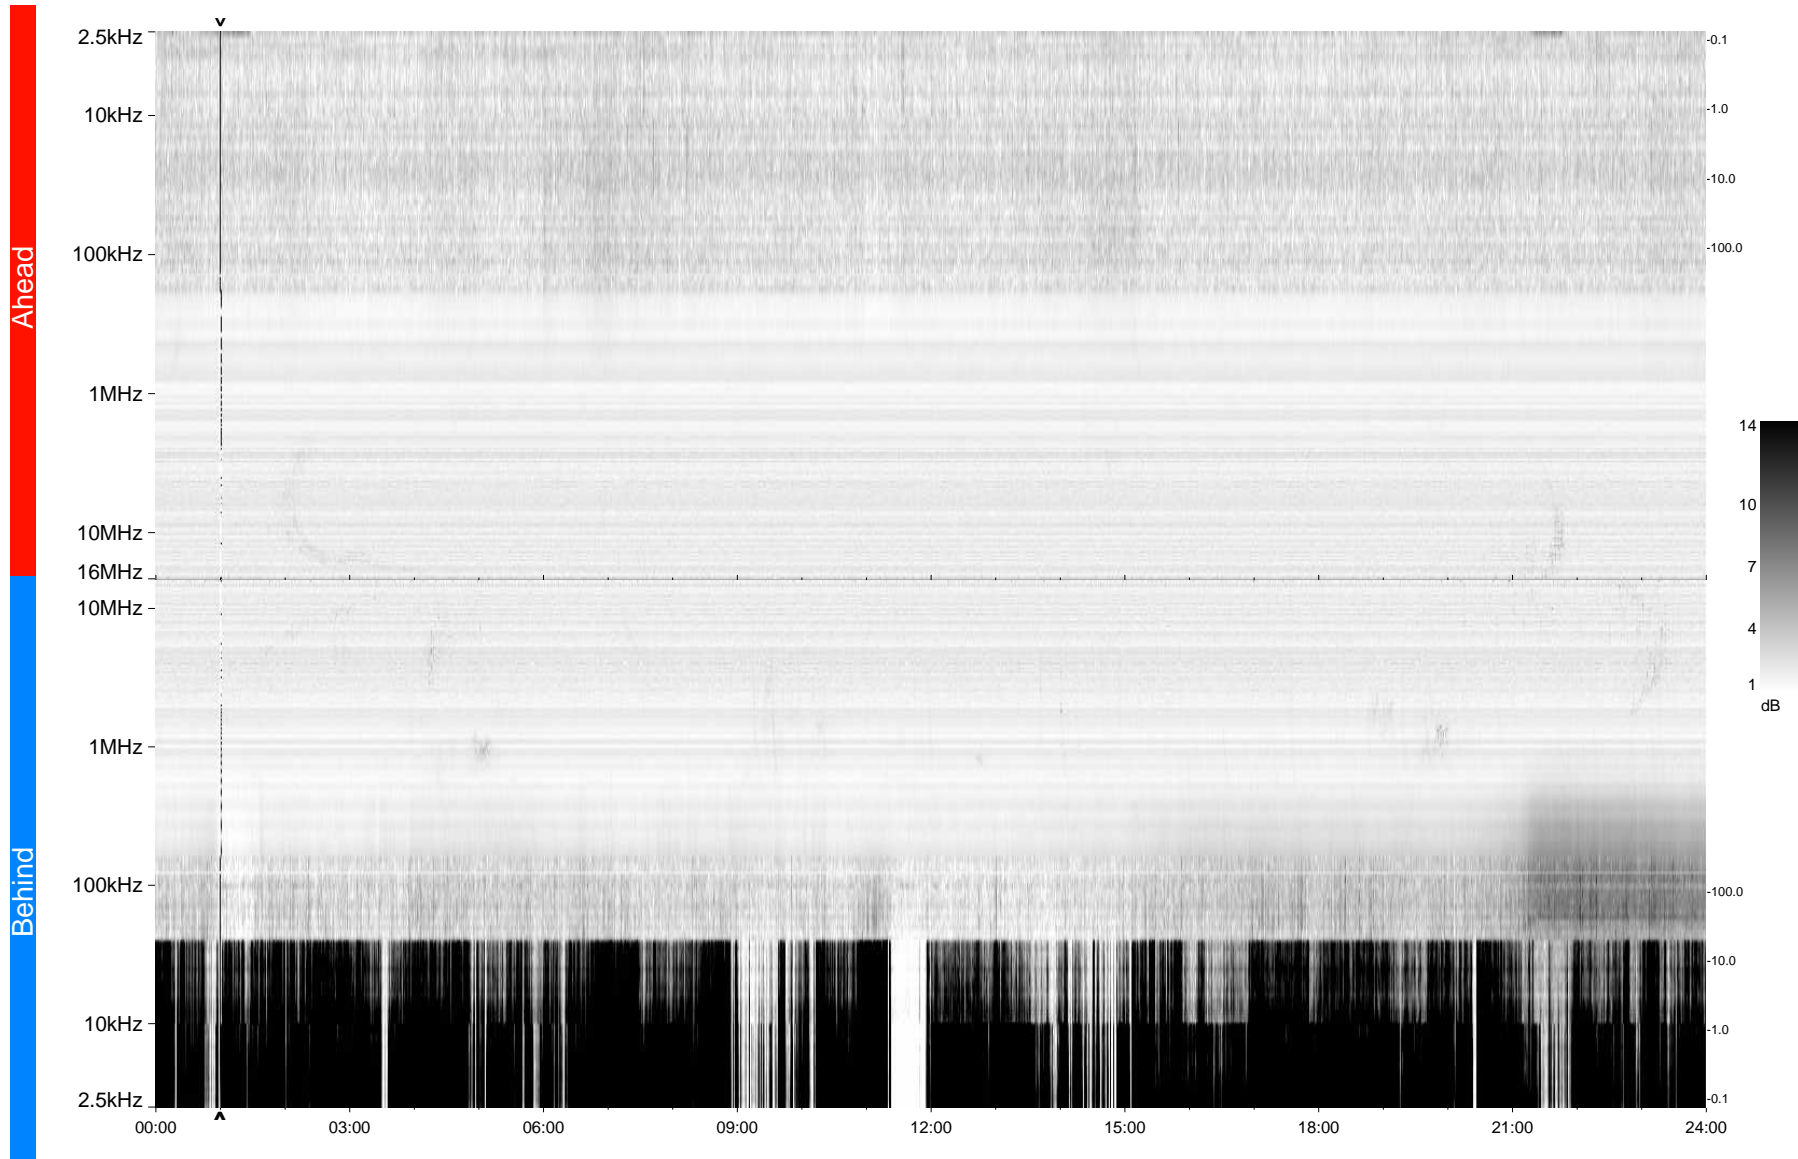

STEREO/WAVES Daily Summary - 23-Sep-2009 (DOY 266)

Ahead source file = swaves_ahead_2009_266_1_04.fin
Ahead PSE Angle = xxx.x

Behind PSE Angle = xxx.x
Behind source file = swaves_behind_2009_266_1_04.fin

Time (UTC)