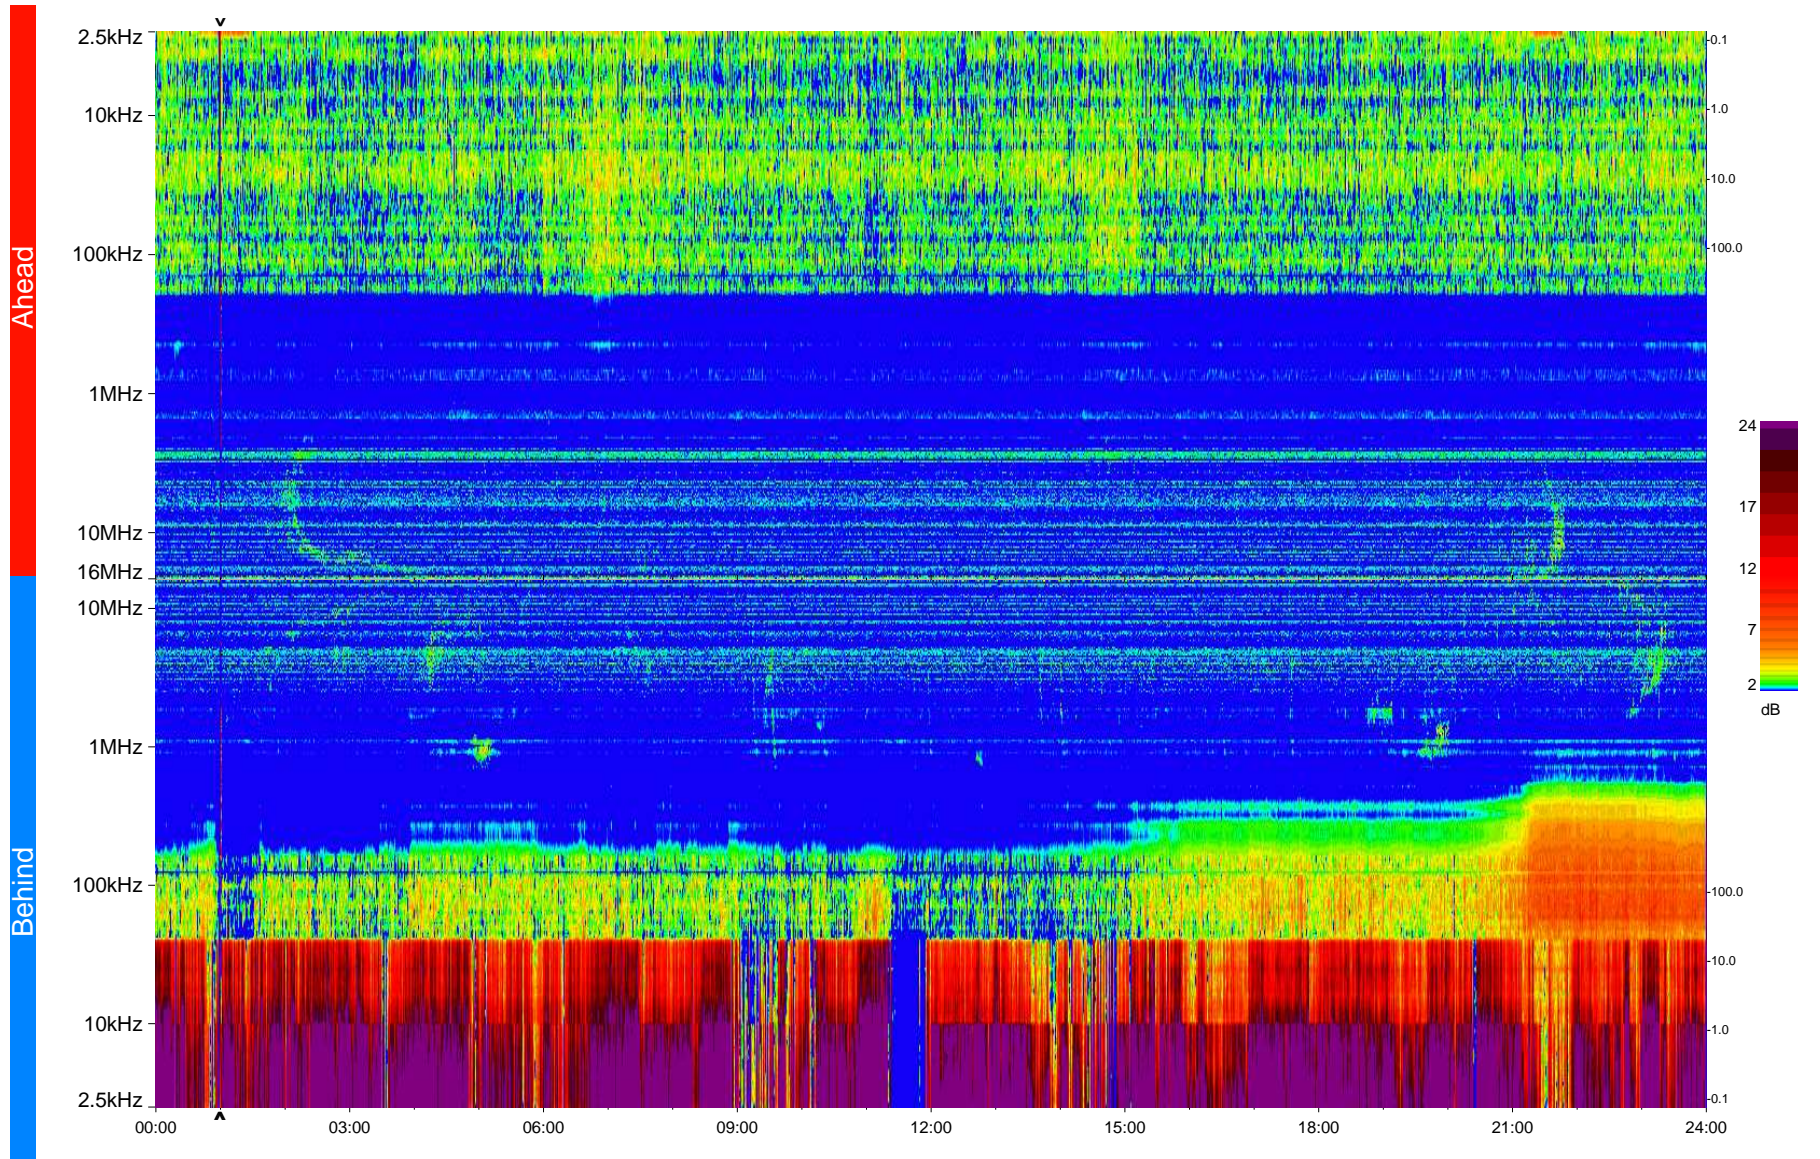

STEREO/WAVES Daily Summary - 23-Sep-2009 (DOY 266)

Ahead source file = swaves_ahead_2009_266_1_04.fin
Ahead PSE Angle = xxx.x

Behind PSE Angle = xxx.x
Behind source file = swaves_behind_2009_266_1_04.fin

Time (UTC)