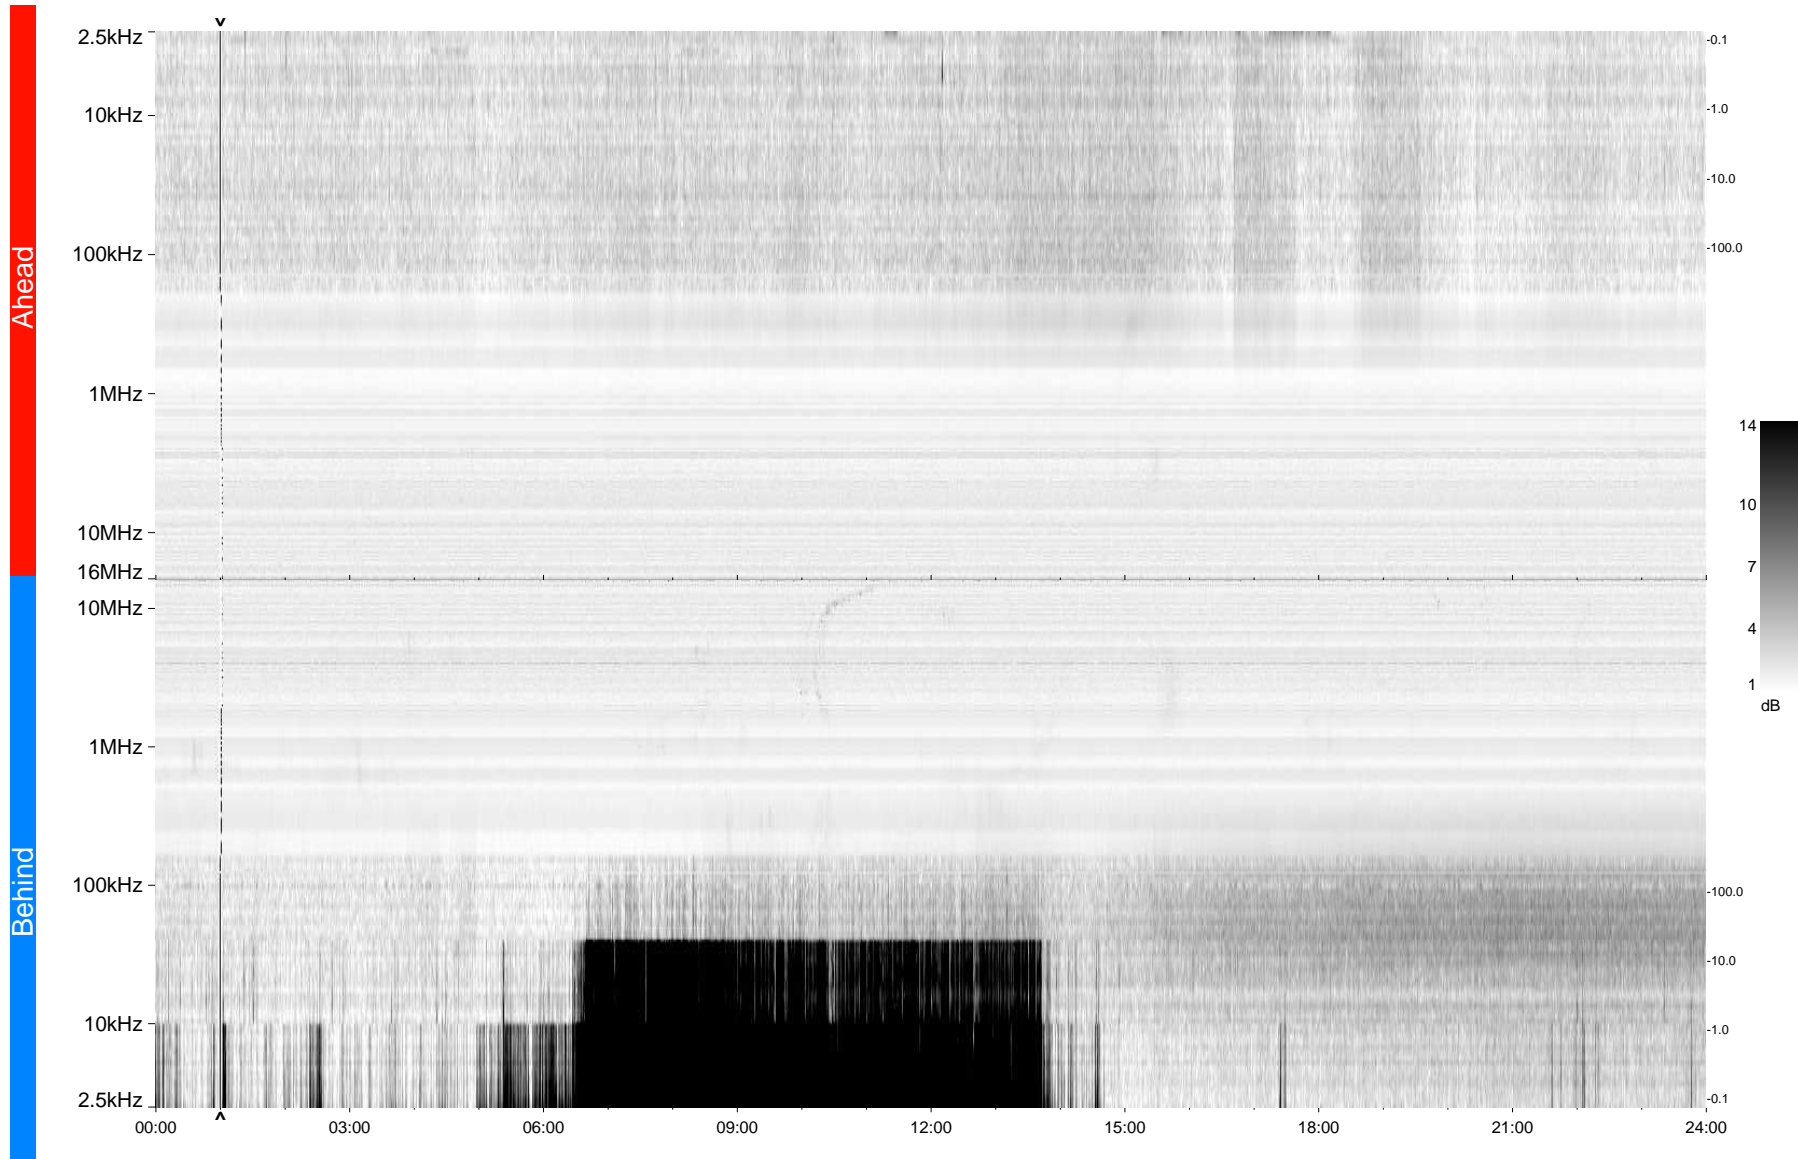

STEREO/WAVES Daily Summary - 21-Sep-2009 (DOY 264)

Ahead source file = swaves_ahead_2009_264_1_04.fin
Ahead PSE Angle = xxx.x

Behind PSE Angle = xxx.x
Behind source file = swaves_behind_2009_264_1_04.fin

Time (UTC)