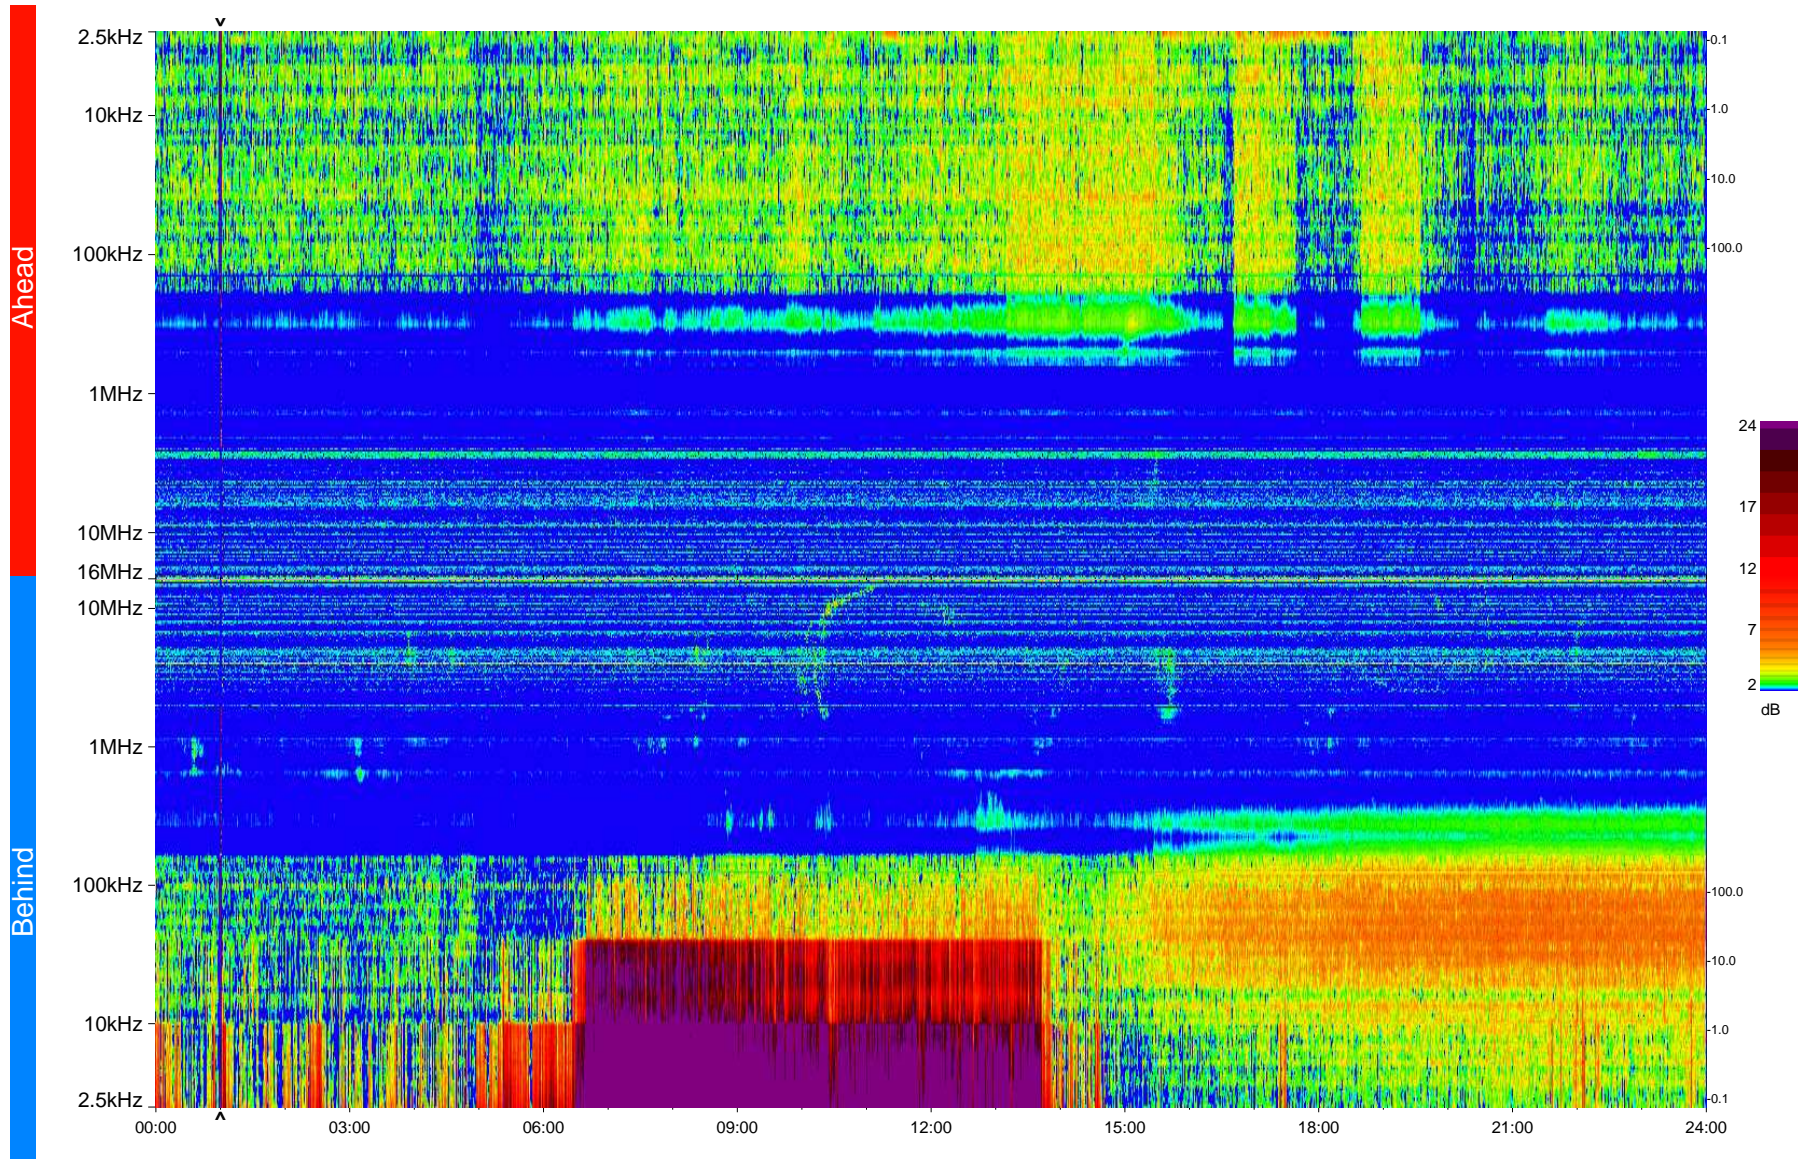

STEREO/WAVES Daily Summary - 21-Sep-2009 (DOY 264)

Ahead source file = swaves_ahead_2009_264_1_04.fin
Ahead PSE Angle = xxx.x

Behind PSE Angle = xxx.x
Behind source file = swaves_behind_2009_264_1_04.fin

Time (UTC)