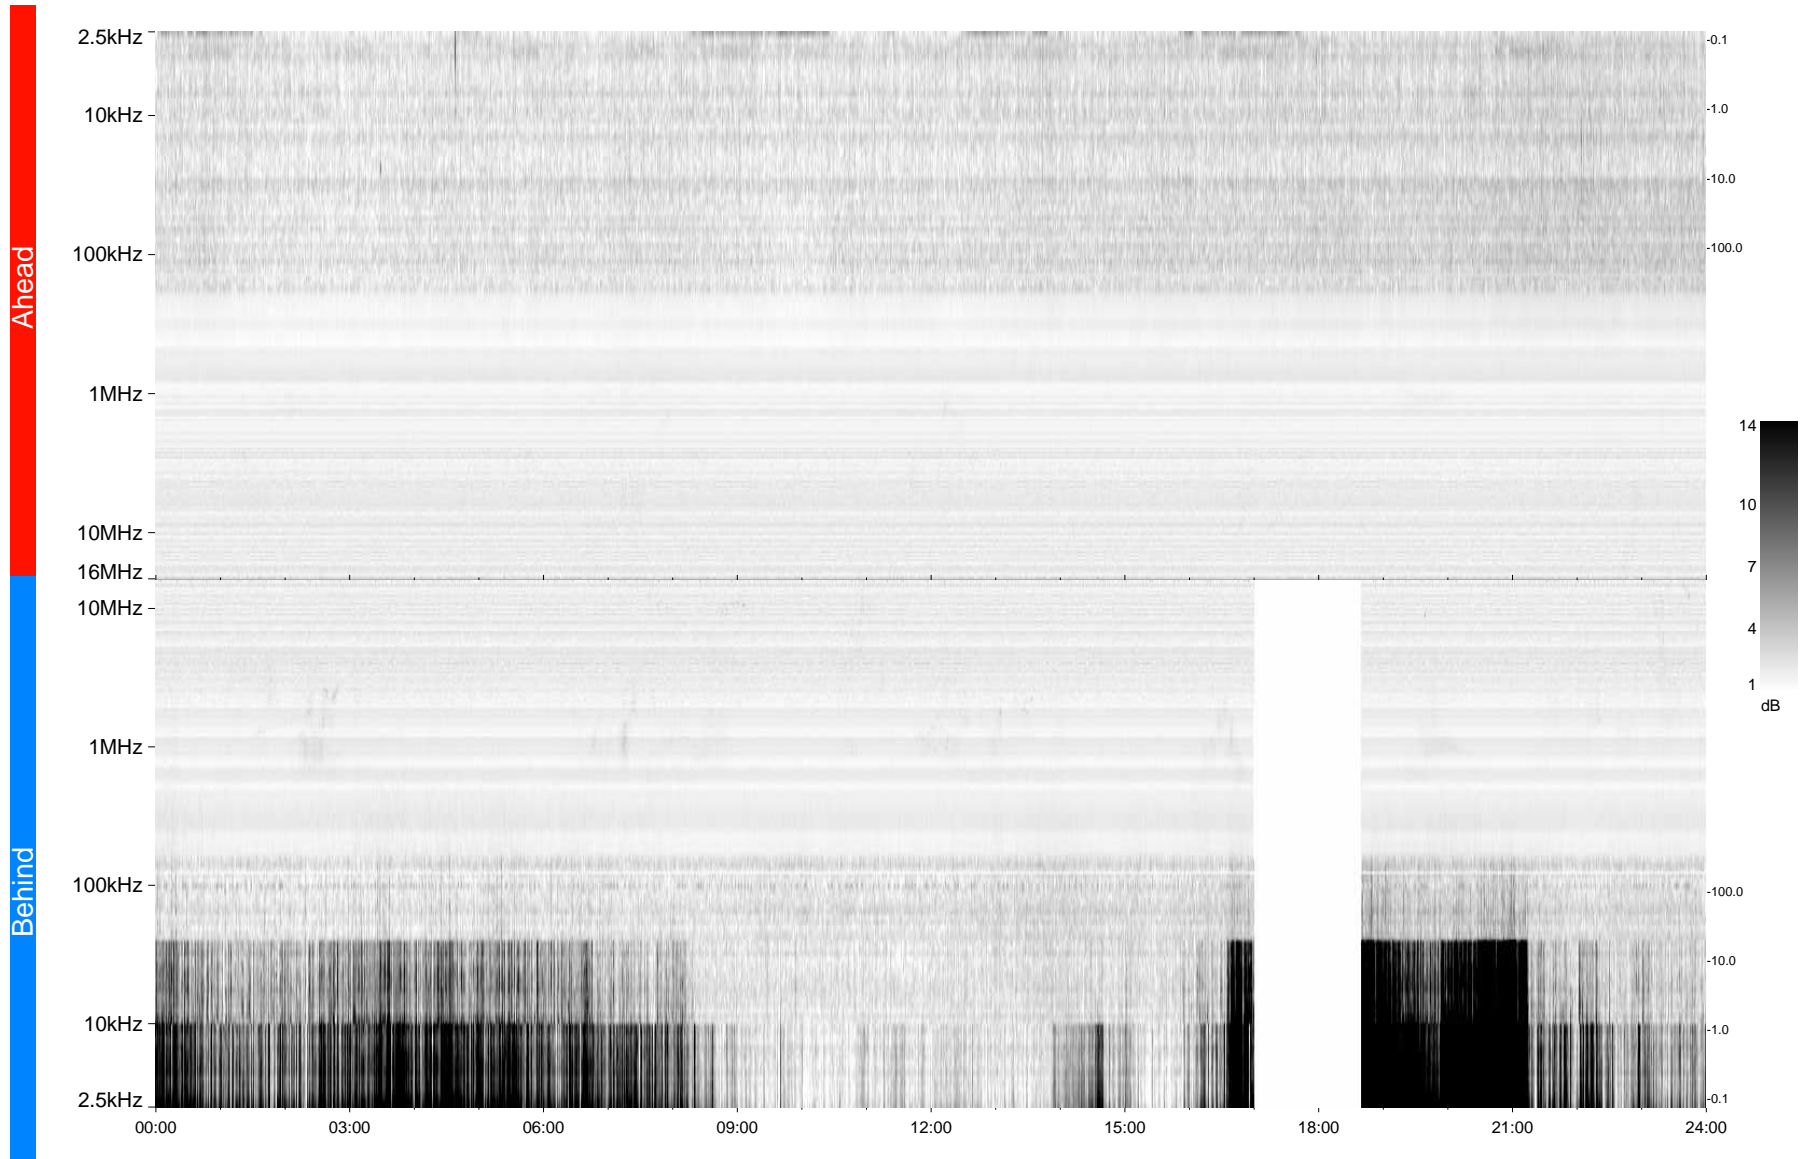

STEREO/WAVES Daily Summary - 20-Sep-2009 (DOY 263)

Ahead source file = swaves_ahead_2009_263_1_04.fin
Ahead PSE Angle = xxx.x

Behind PSE Angle = xxx.x
Behind source file = swaves_behind_2009_263_1_04.fin

Time (UTC)