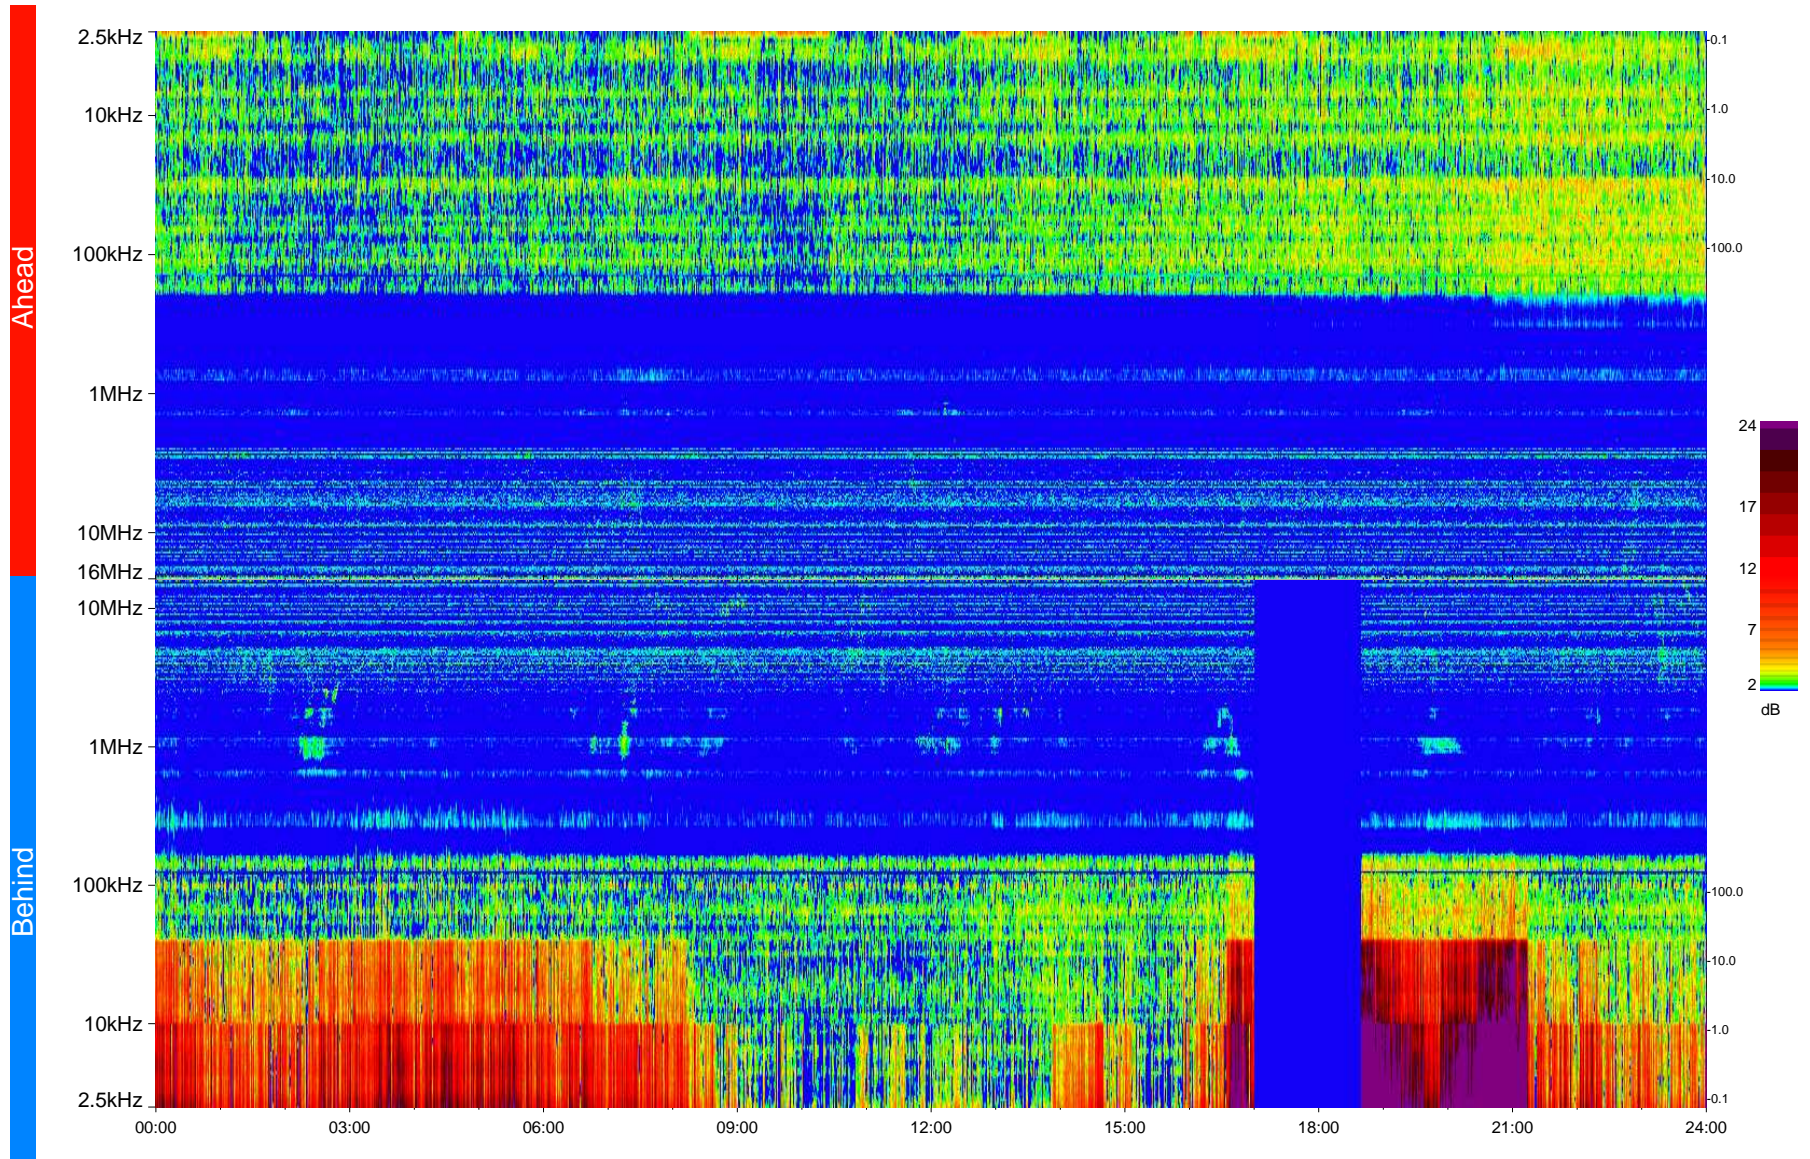

STEREO/WAVES Daily Summary - 20-Sep-2009 (DOY 263)

Ahead source file = swaves_ahead_2009_263_1_04.fin
Ahead PSE Angle = xxx.x

Behind PSE Angle = xxx.x
Behind source file = swaves_behind_2009_263_1_04.fin

Time (UTC)