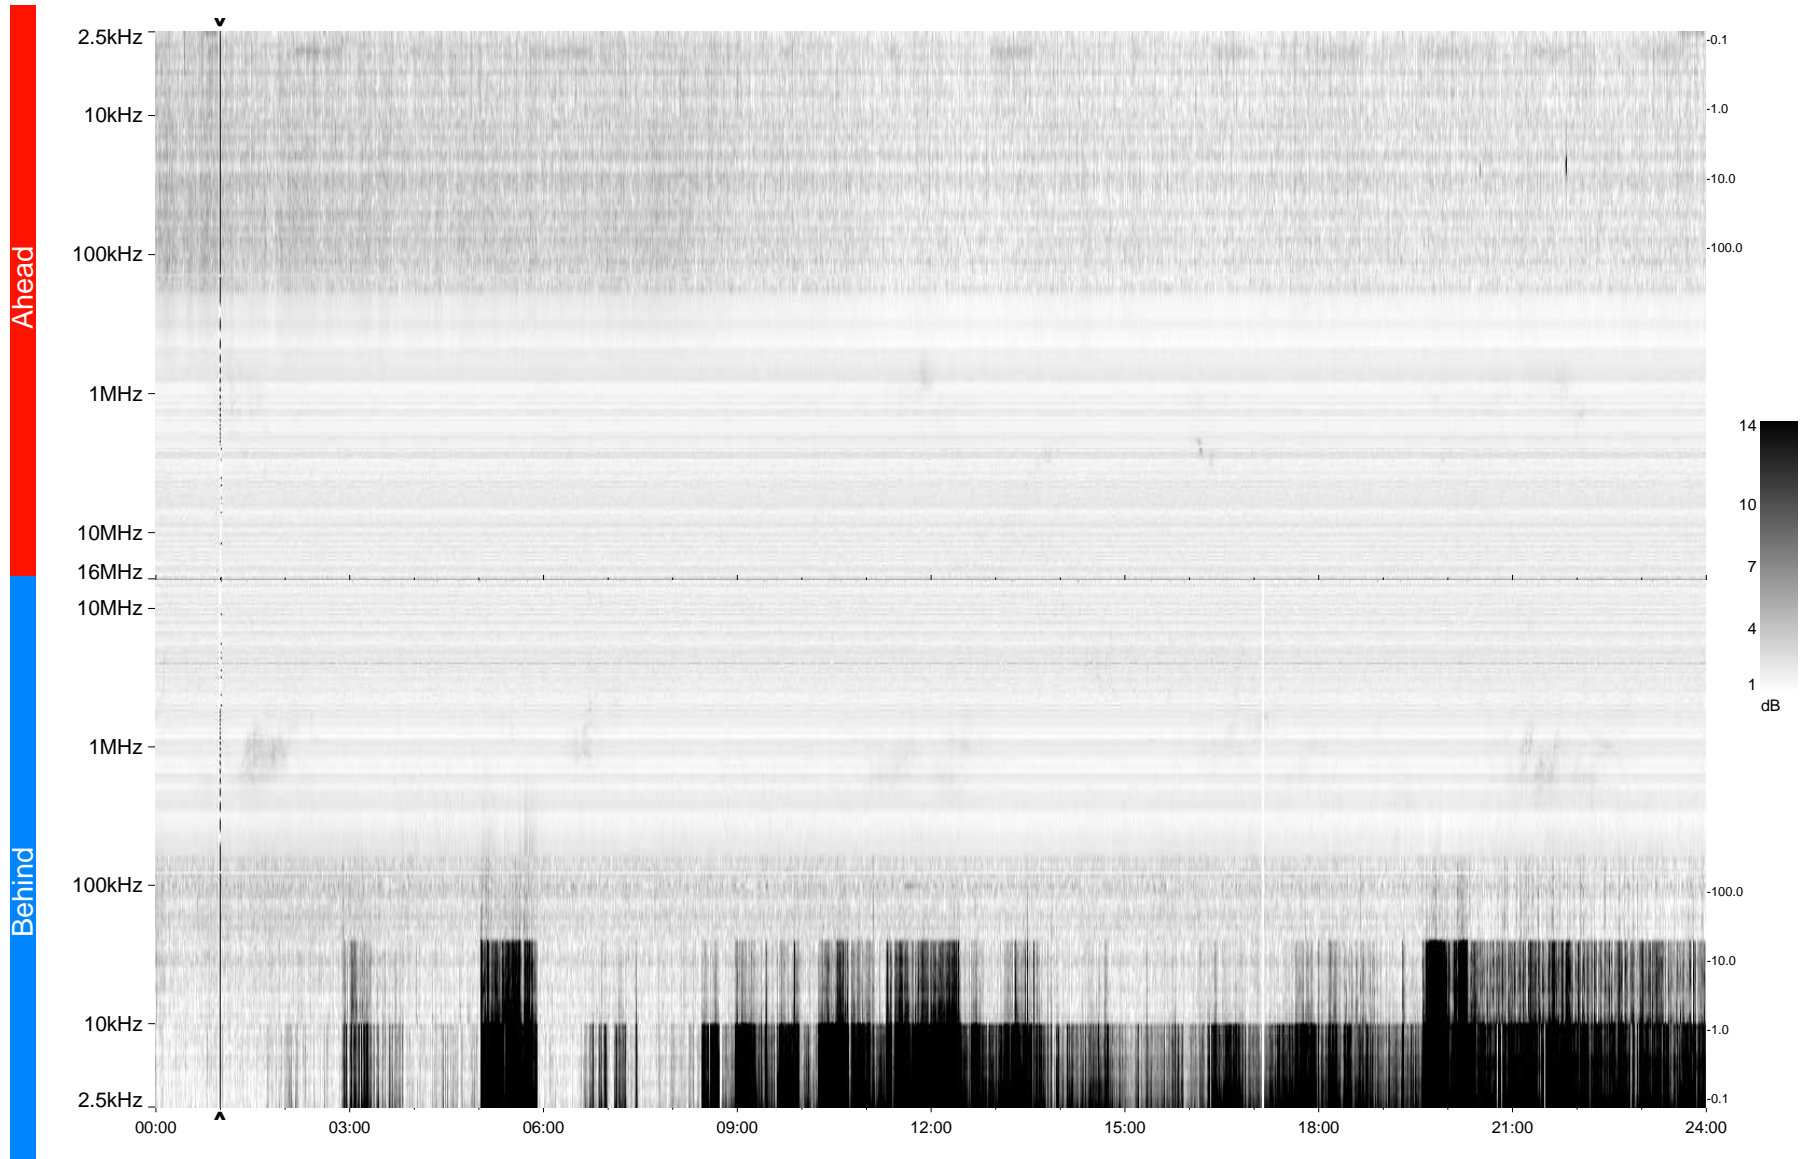

# STEREO/WAVES Daily Summary - 19-Sep-2009 (DOY 262)

Ahead source file = swaves\_ahead\_2009\_262\_1\_04.fin  
Ahead PSE Angle = xxx.x

Behind PSE Angle = xxx.x  
Behind source file = swaves\_behind\_2009\_262\_1\_04.fin

Time (UTC)