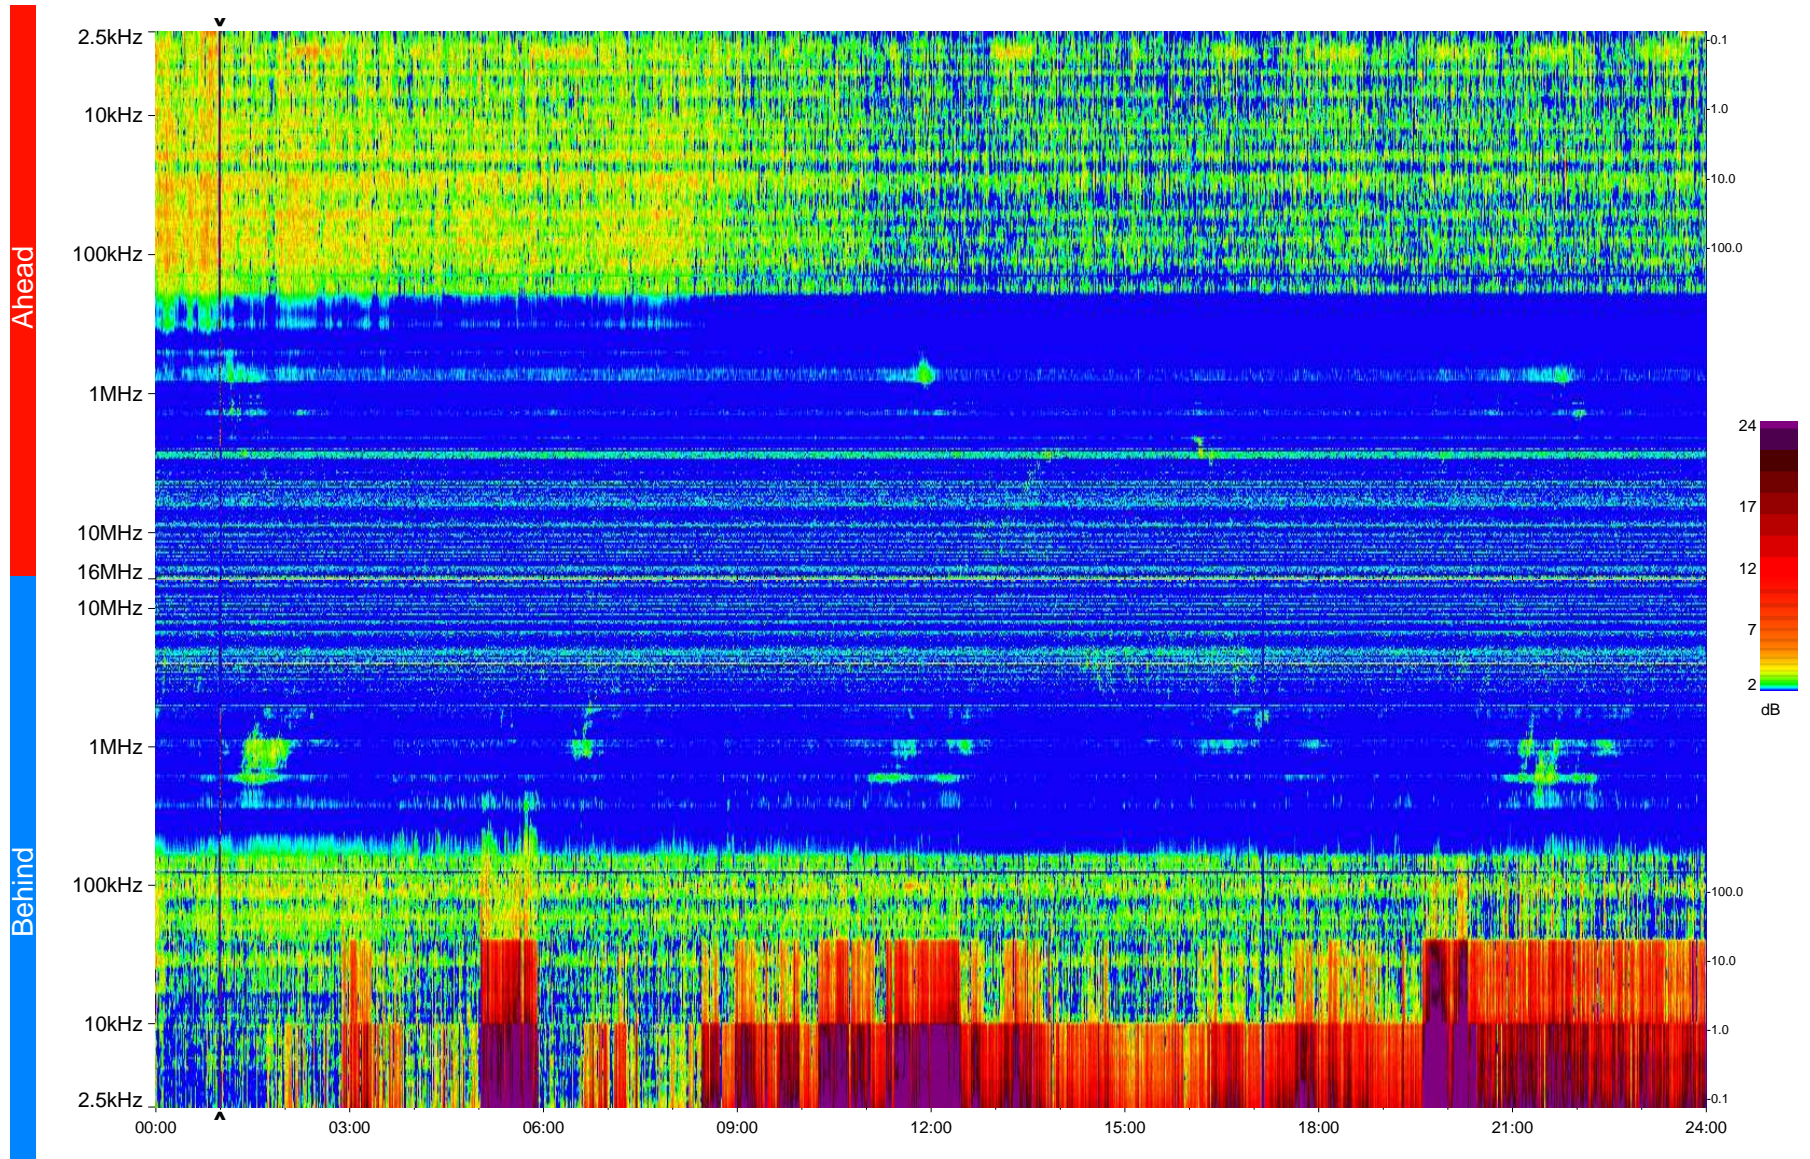

STEREO/WAVES Daily Summary - 19-Sep-2009 (DOY 262)

Ahead source file = swaves_ahead_2009_262_1_04.fin
Ahead PSE Angle = xxx.x

Behind PSE Angle = xxx.x
Behind source file = swaves_behind_2009_262_1_04.fin

Time (UTC)