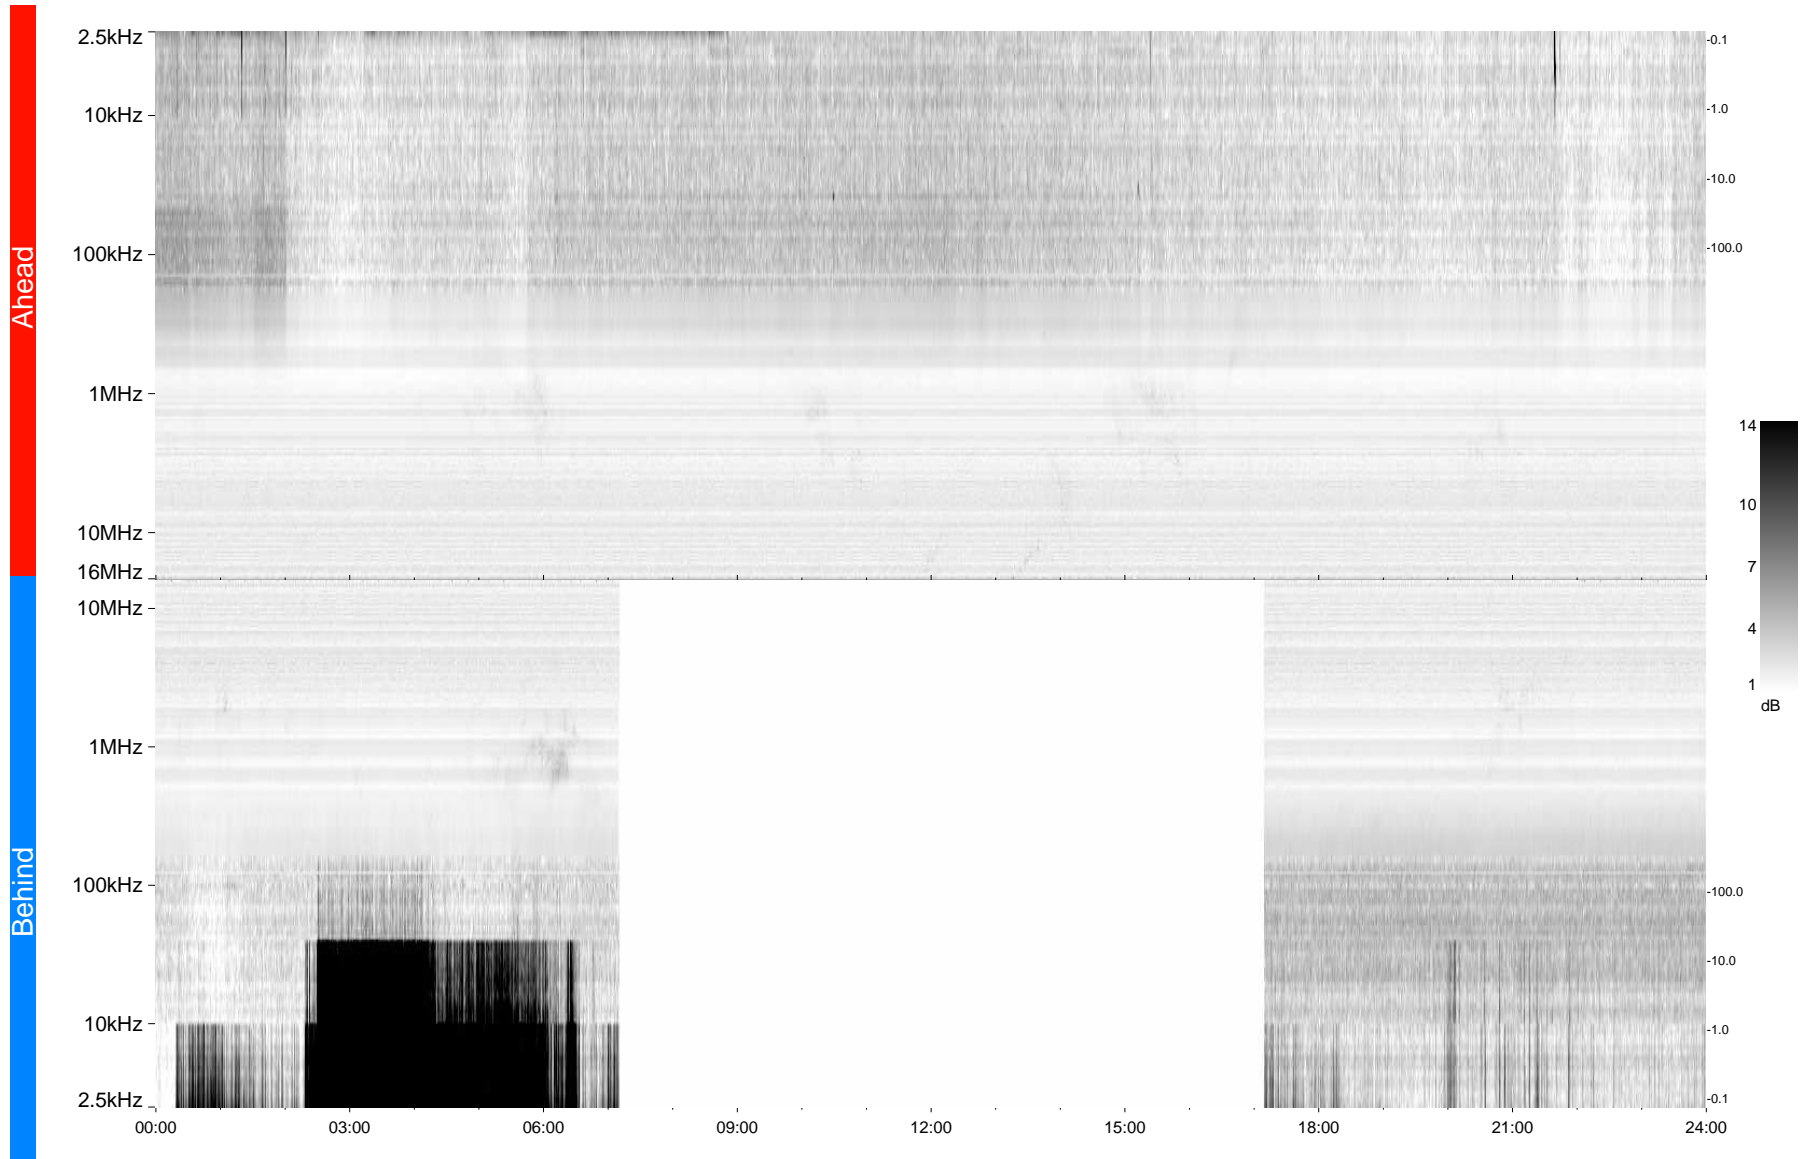

# STEREO/WAVES Daily Summary - 18-Sep-2009 (DOY 261)

Ahead source file = swaves\_ahead\_2009\_261\_1\_04.fin  
Ahead PSE Angle = xxx.x

Behind PSE Angle = xxx.x  
Behind source file = swaves\_behind\_2009\_261\_1\_04.fin

Time (UTC)