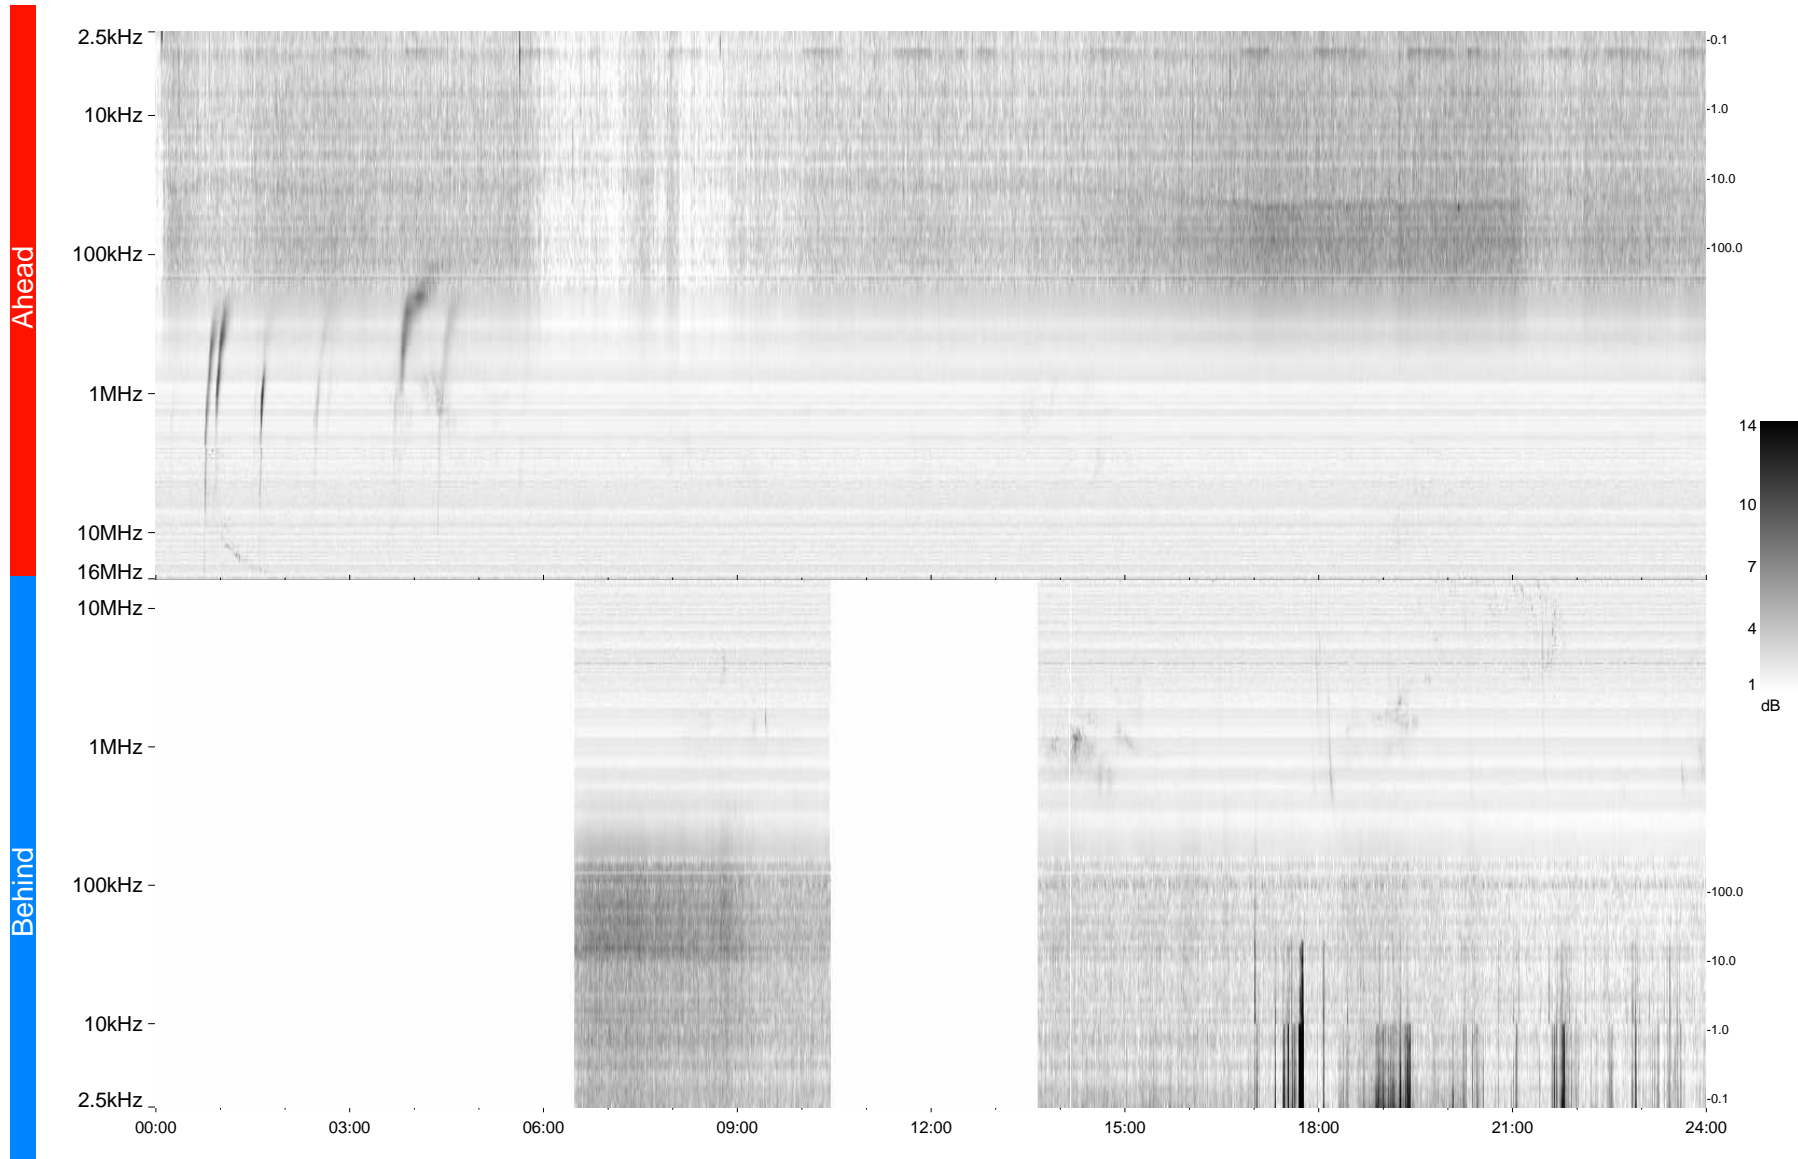

STEREO/WAVES Daily Summary - 16-Sep-2009 (DOY 259)

Ahead source file = swaves_ahead_2009_259_1_04.fin
Ahead PSE Angle = xxx.x

Behind PSE Angle = xxx.x
Behind source file = swaves_behind_2009_259_1_04.fin

Time (UTC)