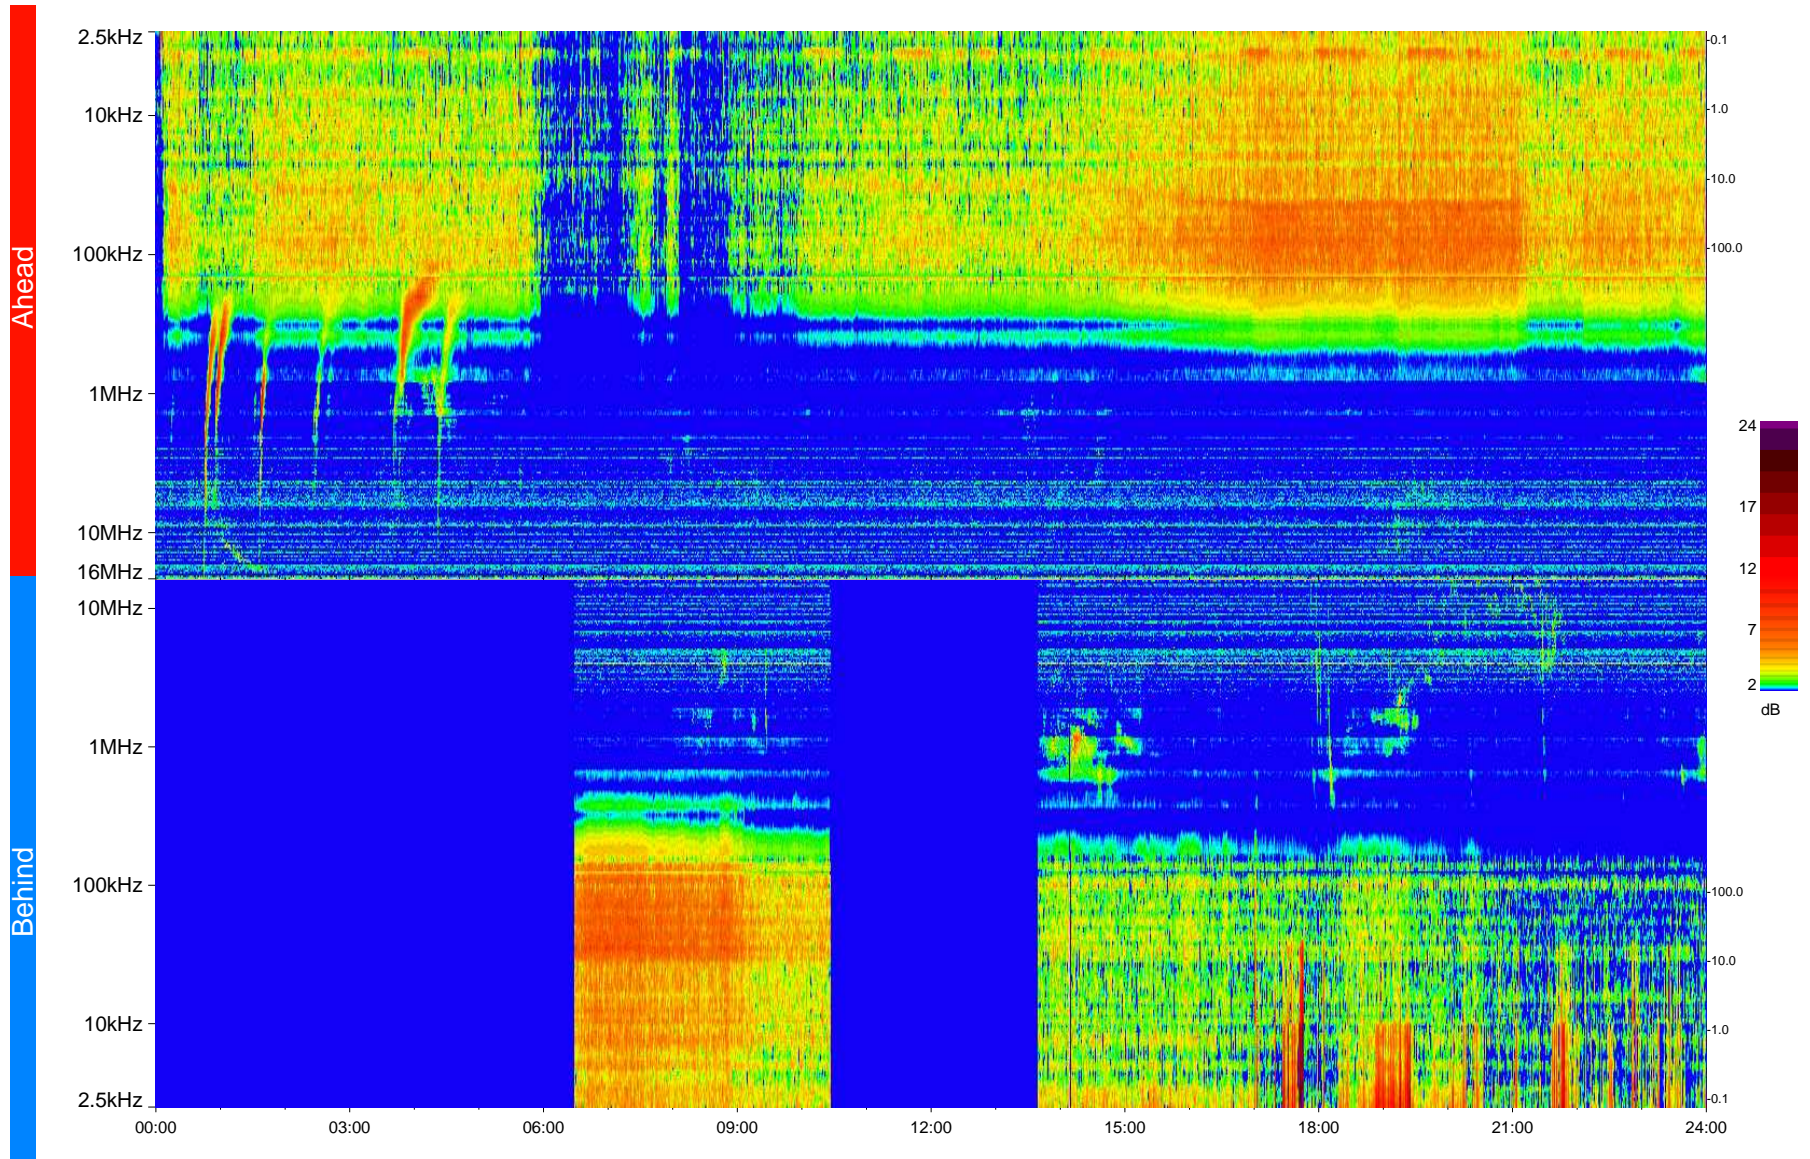

STEREO/WAVES Daily Summary - 16-Sep-2009 (DOY 259)

Ahead source file = swaves_ahead_2009_259_1_04.fin
Ahead PSE Angle = xxx.x

Behind PSE Angle = xxx.x
Behind source file = swaves_behind_2009_259_1_04.fin

Time (UTC)