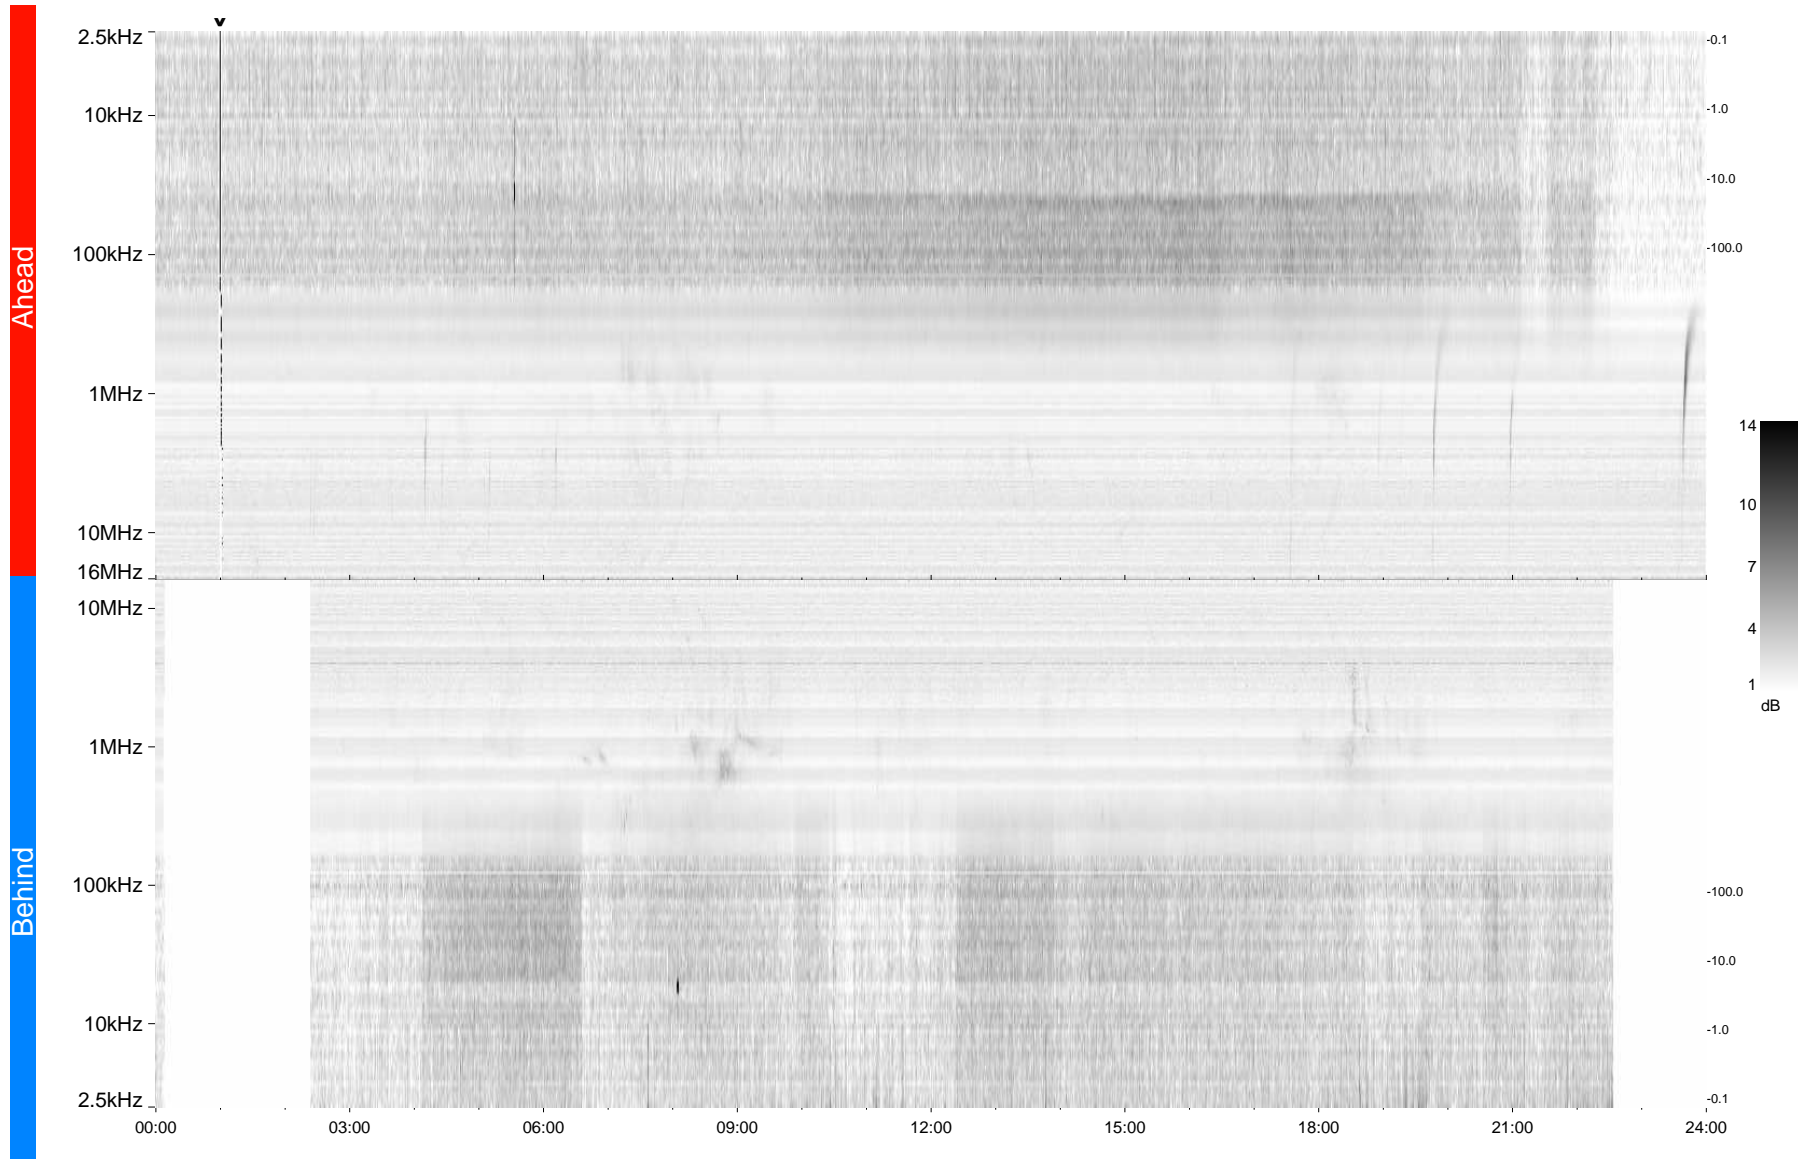

STEREO/WAVES Daily Summary - 15-Sep-2009 (DOY 258)

Ahead source file = swaves_ahead_2009_258_1_04.fin
Ahead PSE Angle = xxx.x

Behind PSE Angle = xxx.x
Behind source file = swaves_behind_2009_258_1_04.fin

Time (UTC)