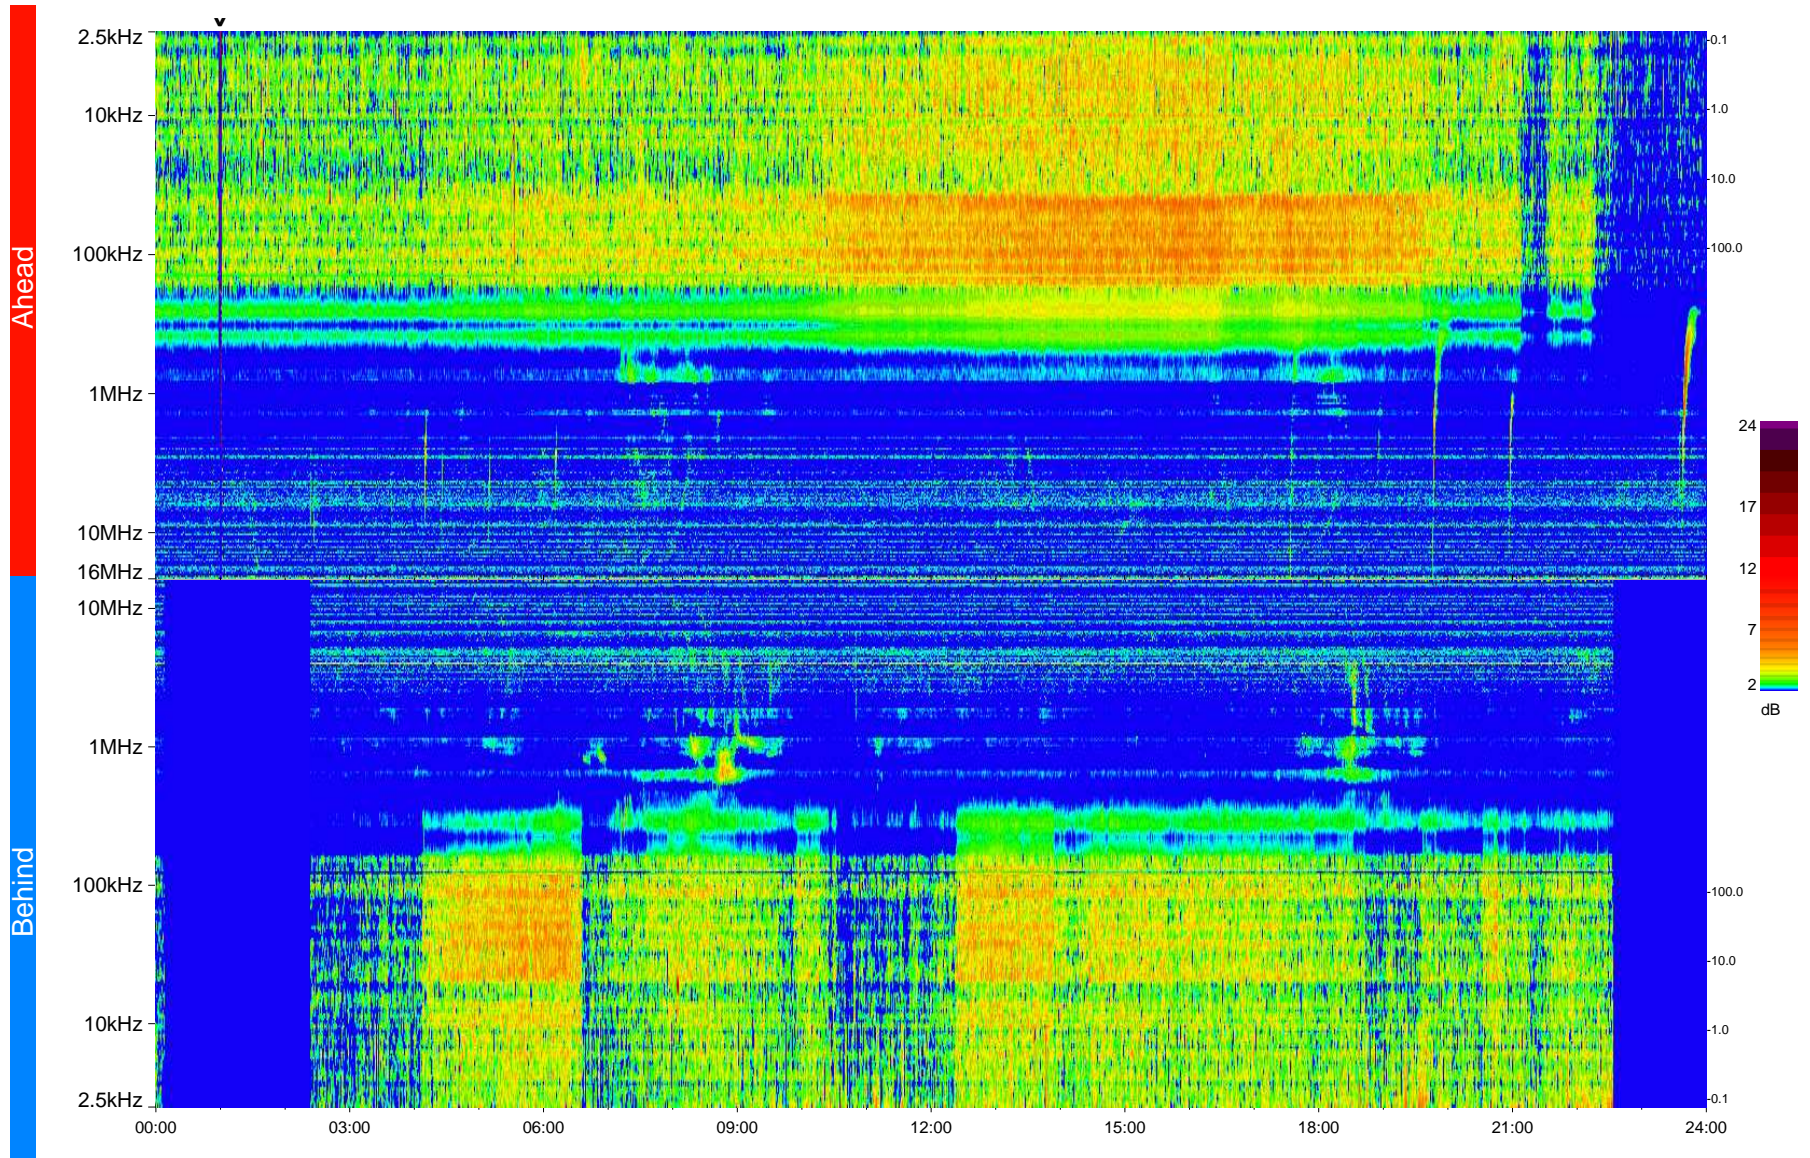

STEREO/WAVES Daily Summary - 15-Sep-2009 (DOY 258)

Ahead source file = swaves_ahead_2009_258_1_04.fin
Ahead PSE Angle = xxx.x

Behind PSE Angle = xxx.x
Behind source file = swaves_behind_2009_258_1_04.fin

Time (UTC)

swaves_summary_20090915_c made on 2009-10-15 at 07:48:55 with TMIib V943 and Dynspec V015