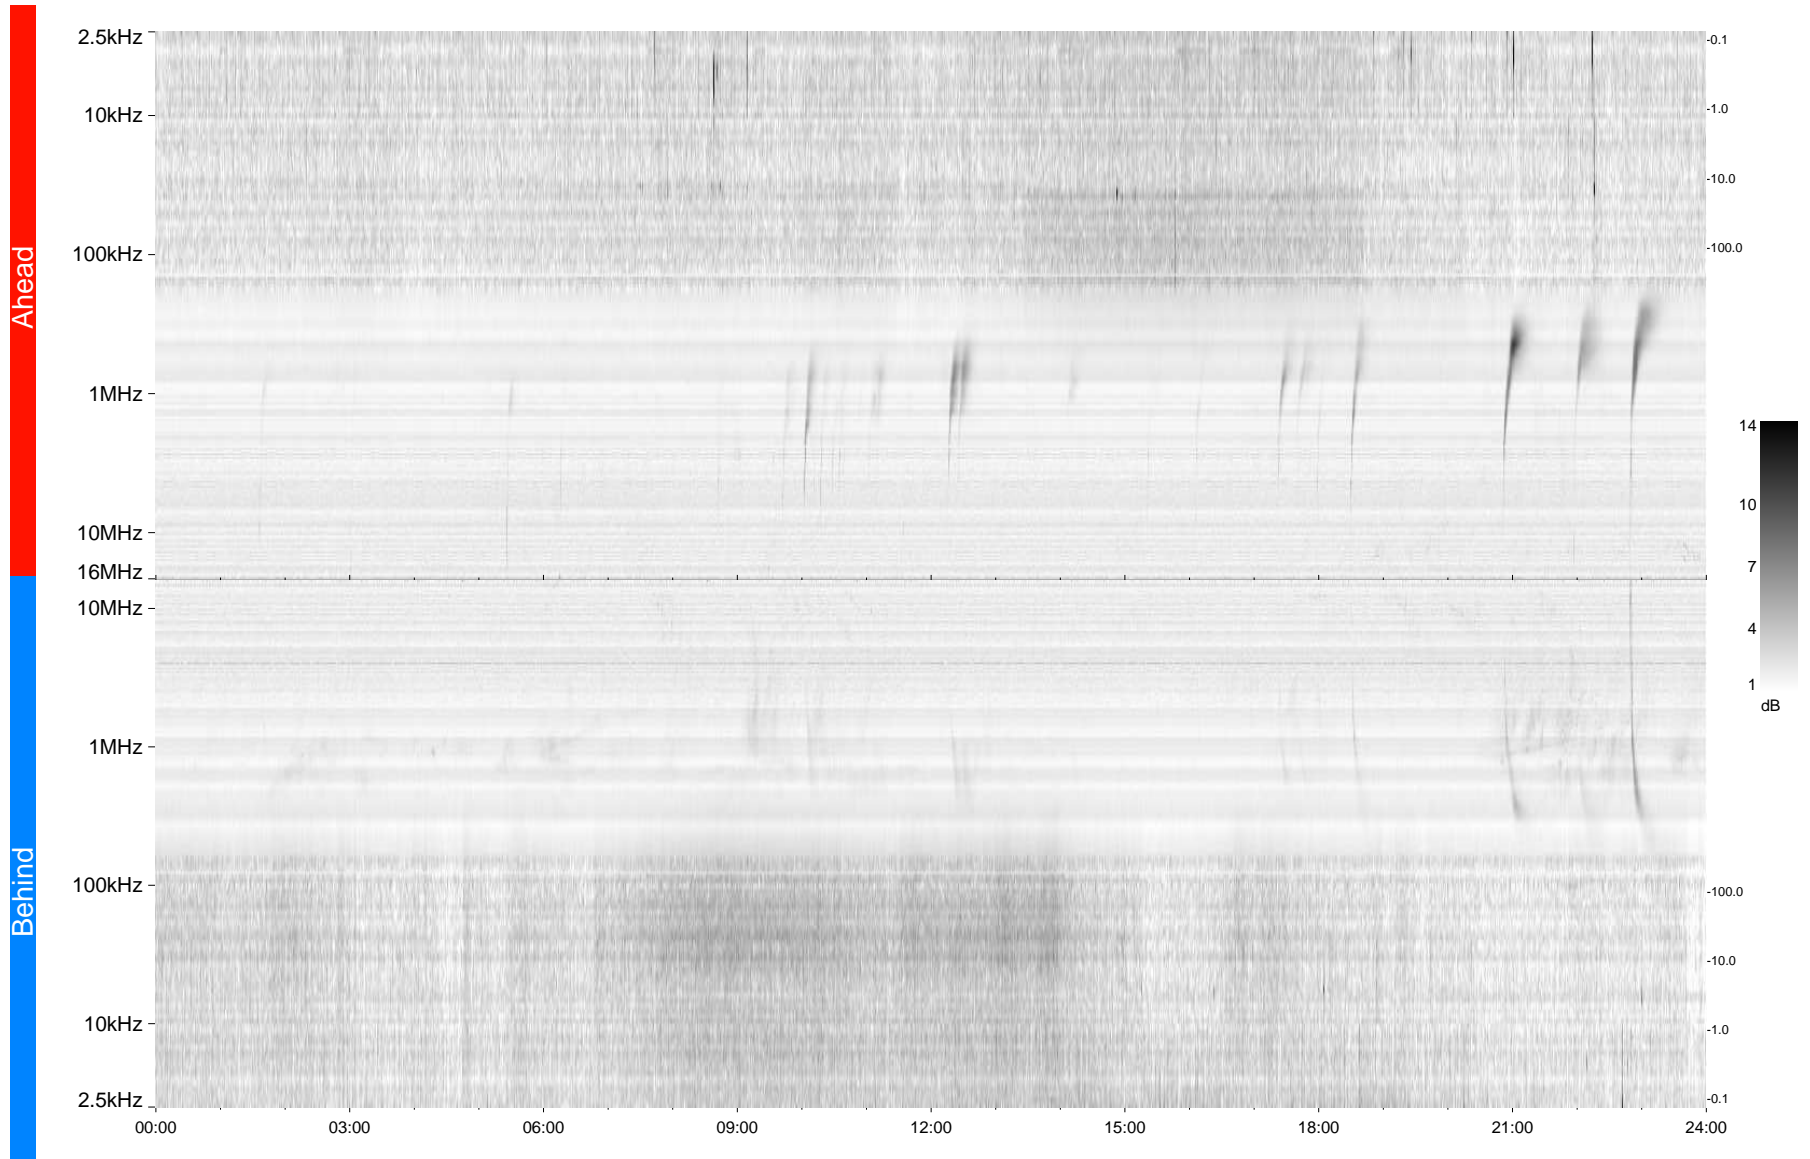

STEREO/WAVES Daily Summary - 14-Sep-2009 (DOY 257)

Ahead source file = swaves_ahead_2009_257_1_04.fin
Ahead PSE Angle = xxx.x

Behind PSE Angle = xxx.x
Behind source file = swaves_behind_2009_257_1_04.fin

Time (UTC)