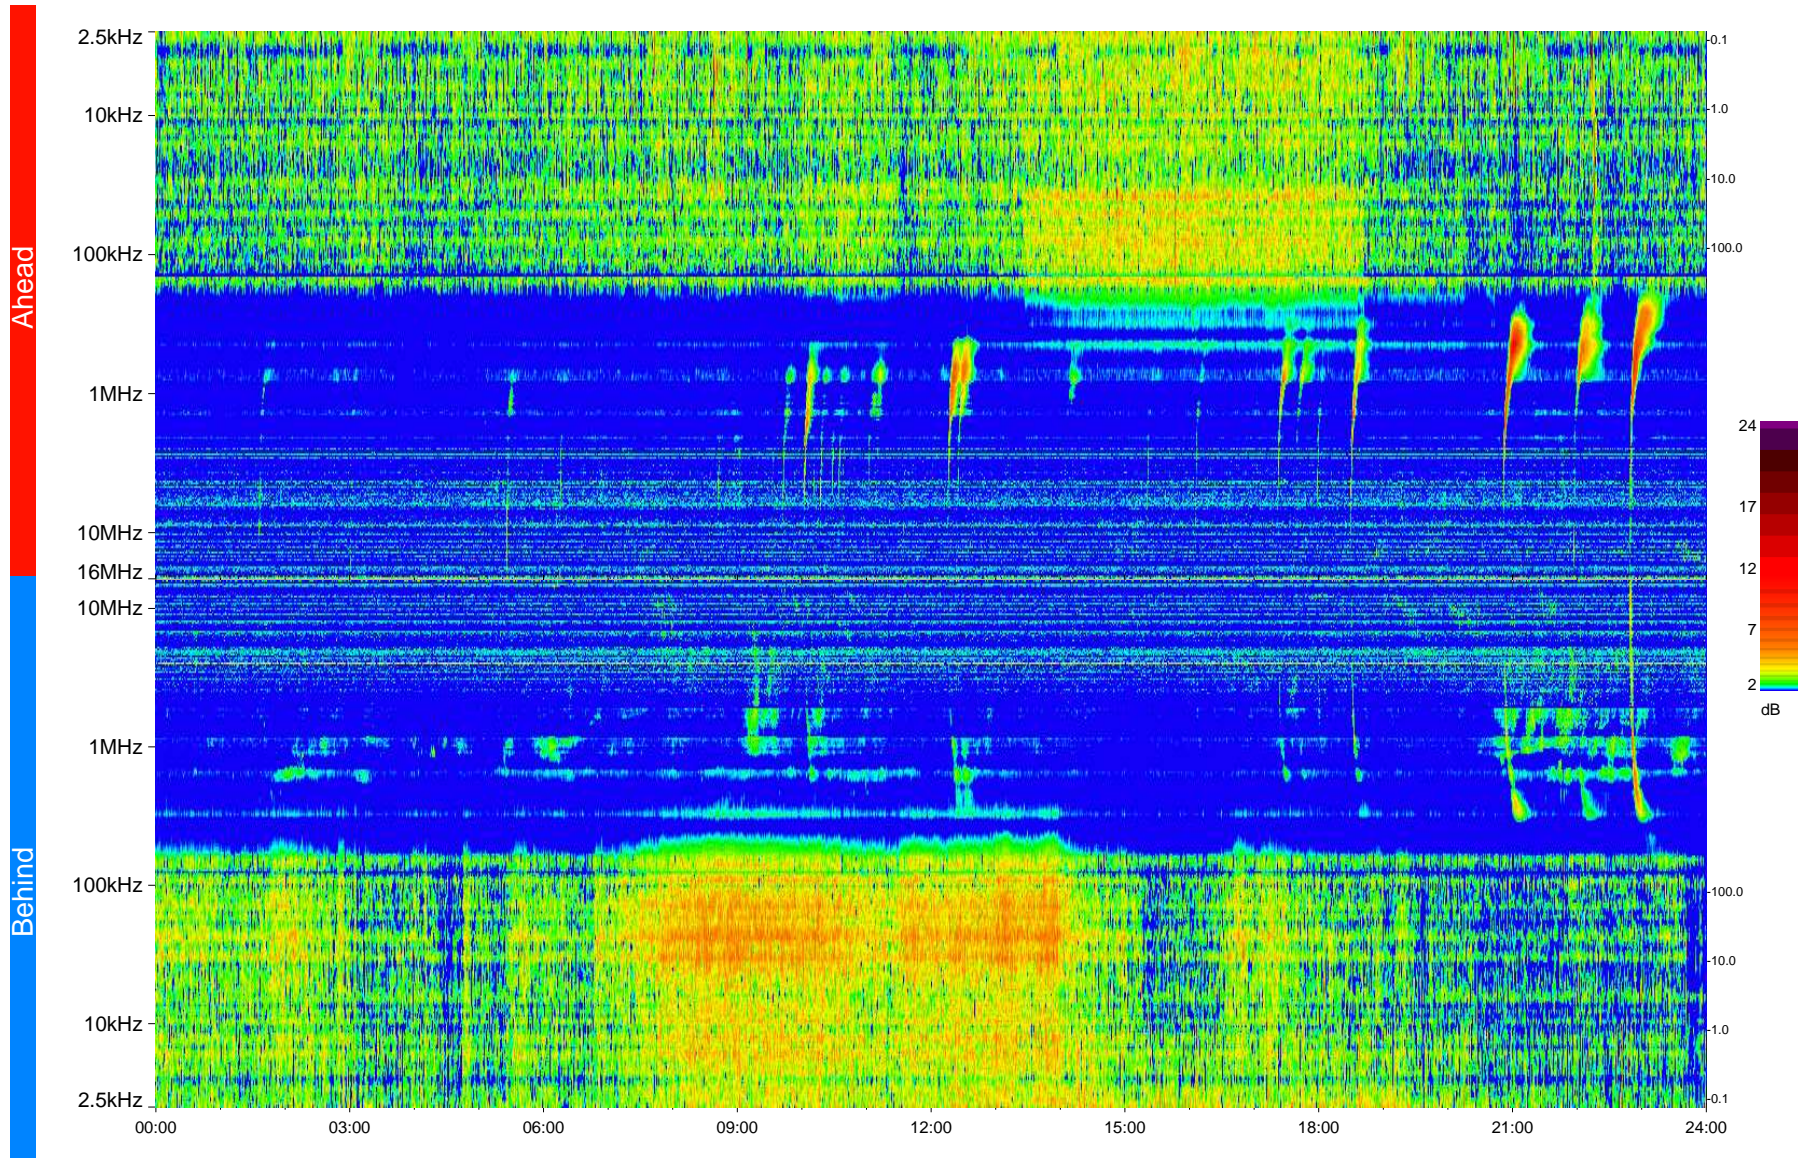

STEREO/WAVES Daily Summary - 14-Sep-2009 (DOY 257)

Ahead source file = swaves_ahead_2009_257_1_04.fin
Ahead PSE Angle = xxx.x

Behind PSE Angle = xxx.x
Behind source file = swaves_behind_2009_257_1_04.fin

Time (UTC)