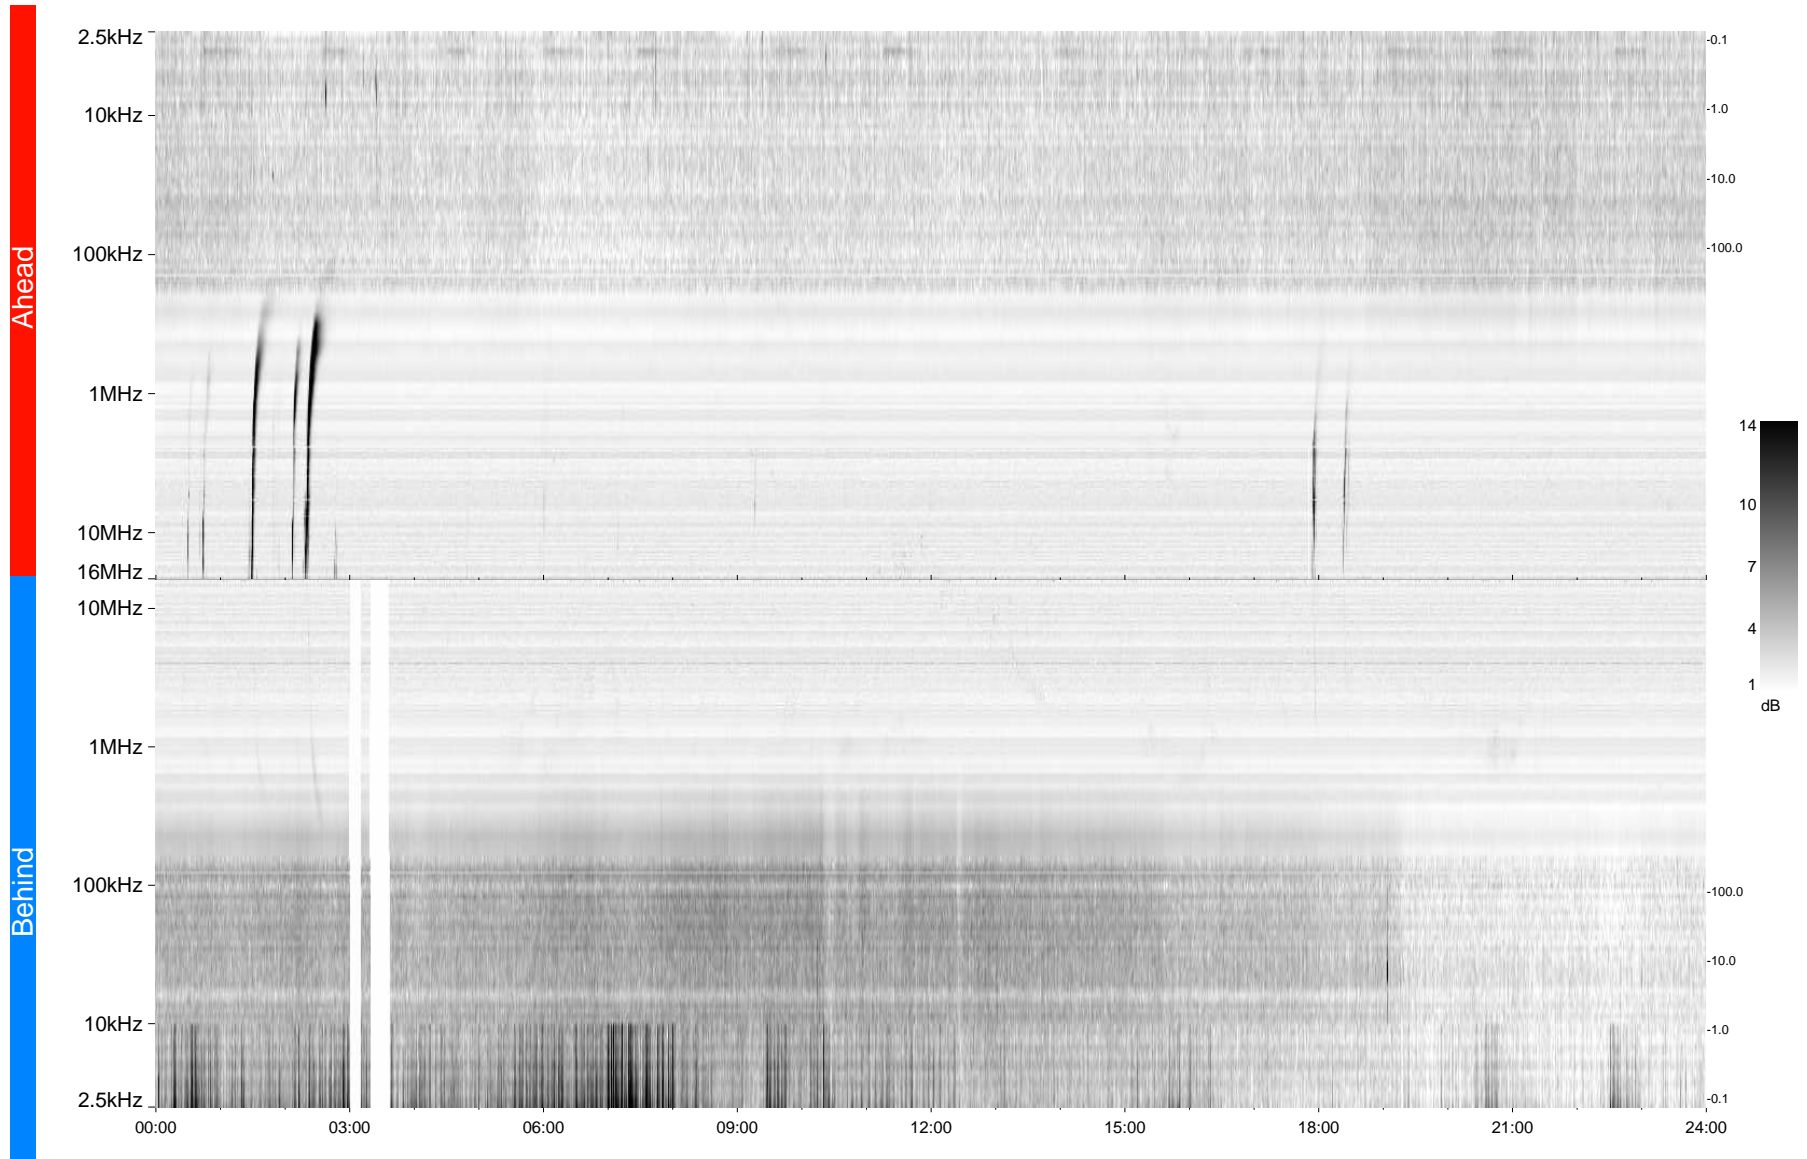

STEREO/WAVES Daily Summary - 12-Sep-2009 (DOY 255)

Ahead source file = swaves_ahead_2009_255_1_04.fin
Ahead PSE Angle = xxx.x

Behind PSE Angle = xxx.x
Behind source file = swaves_behind_2009_255_1_04.fin

Time (UTC)